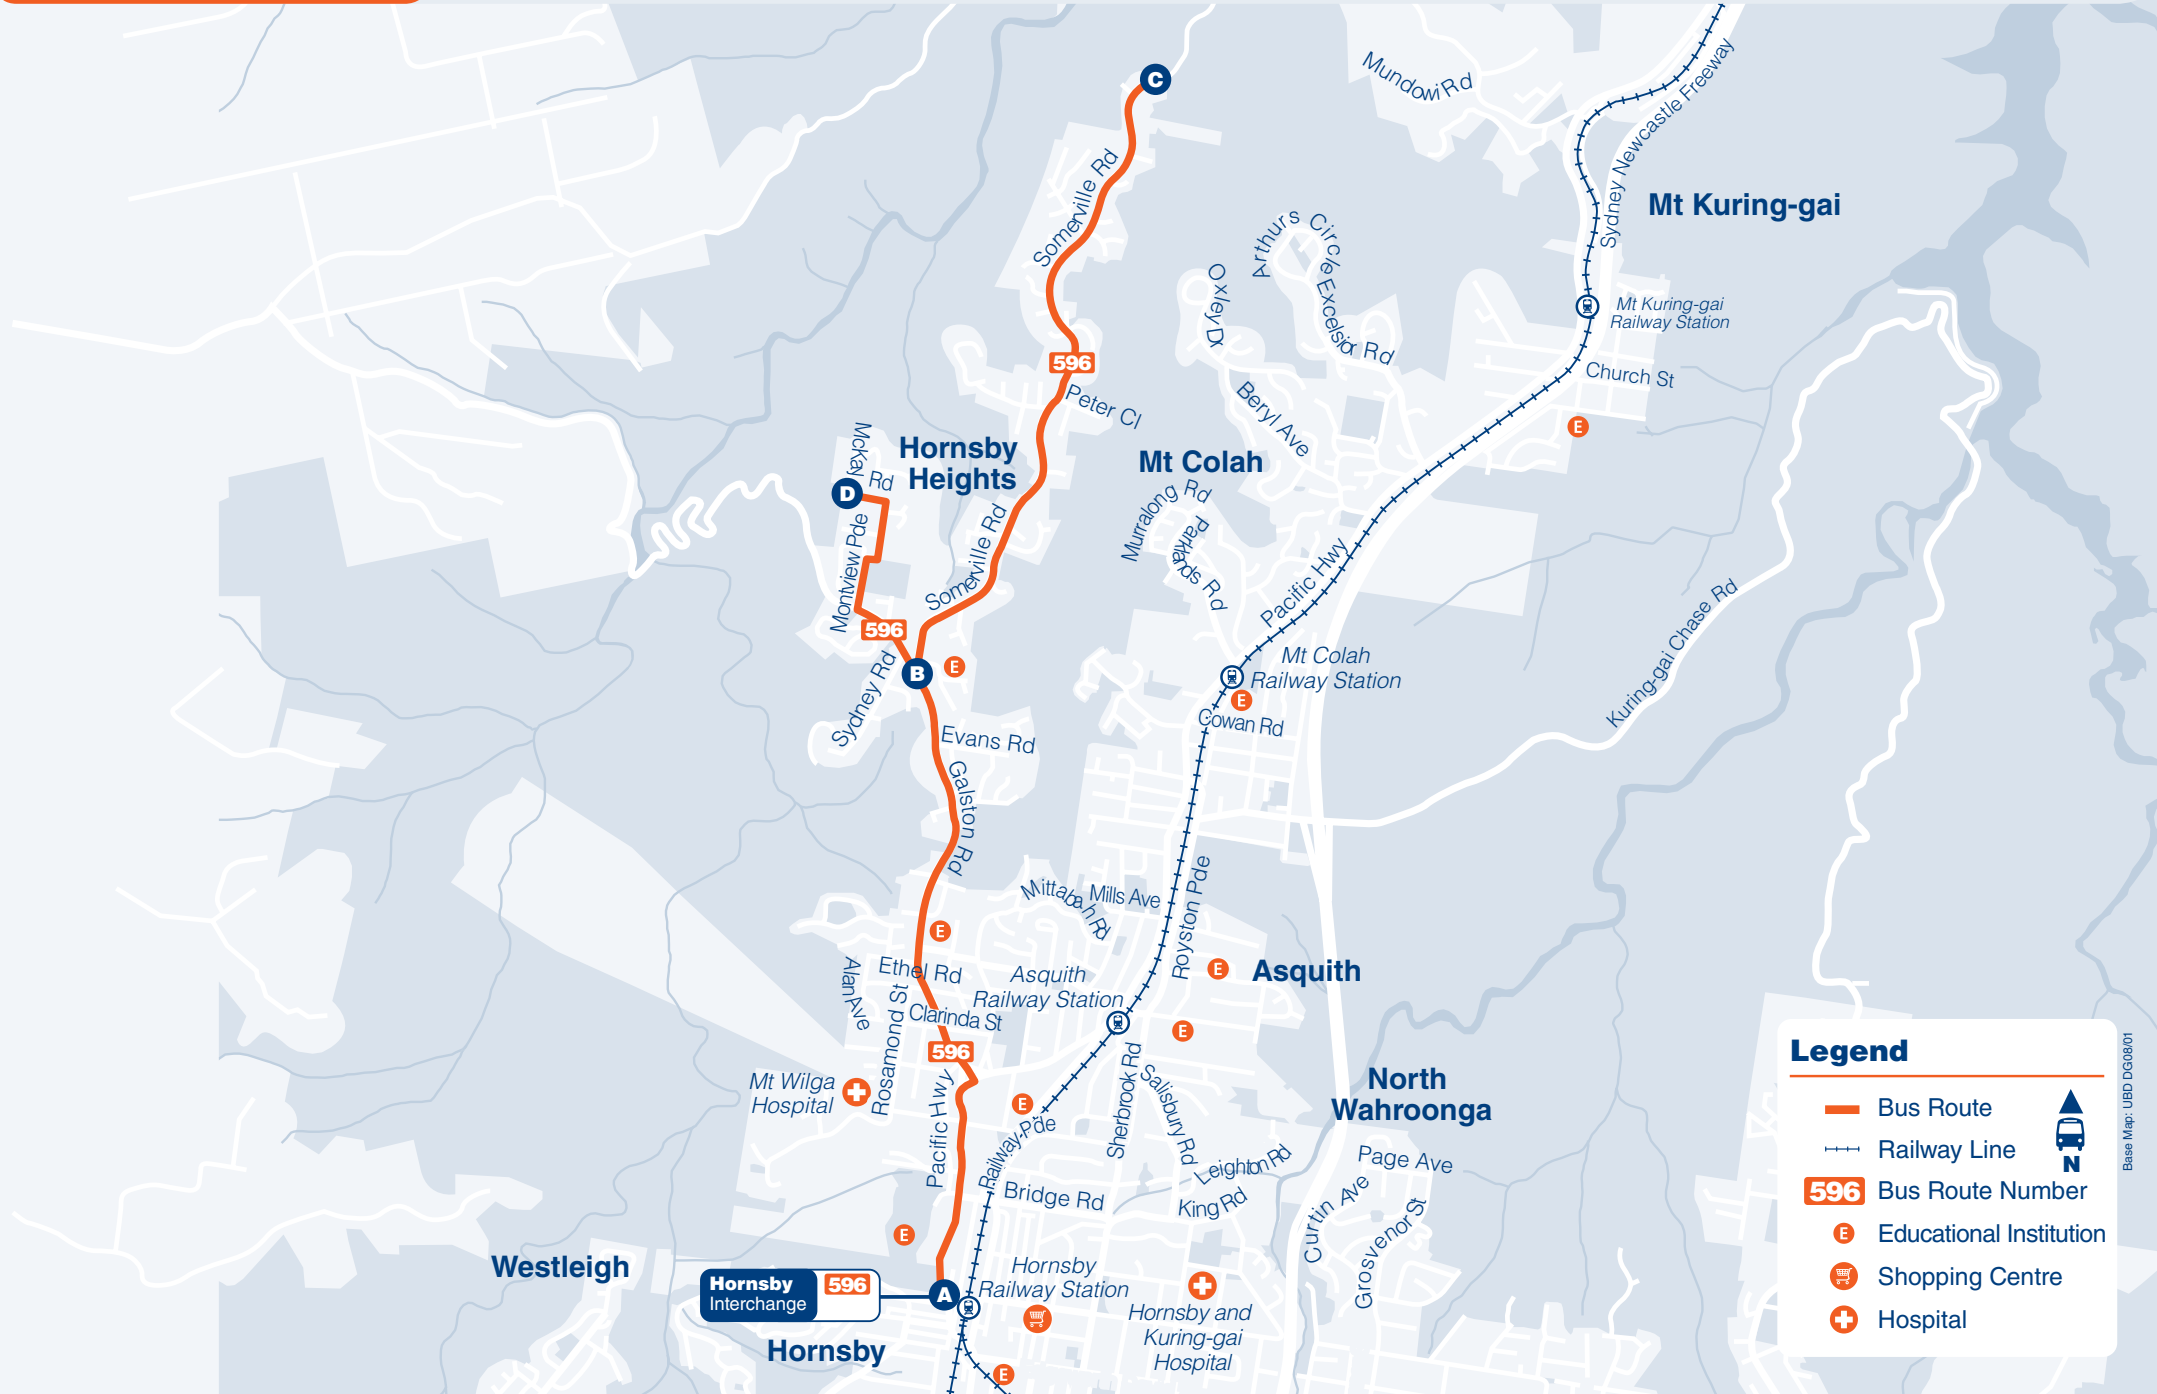

Route
596

Bus Route Map

Legend

- Bus Route
- Railway Line
- Bus Route Number
- Educational Institution
- Shopping Centre
- Hospital

Base Map: UBD DG06/01