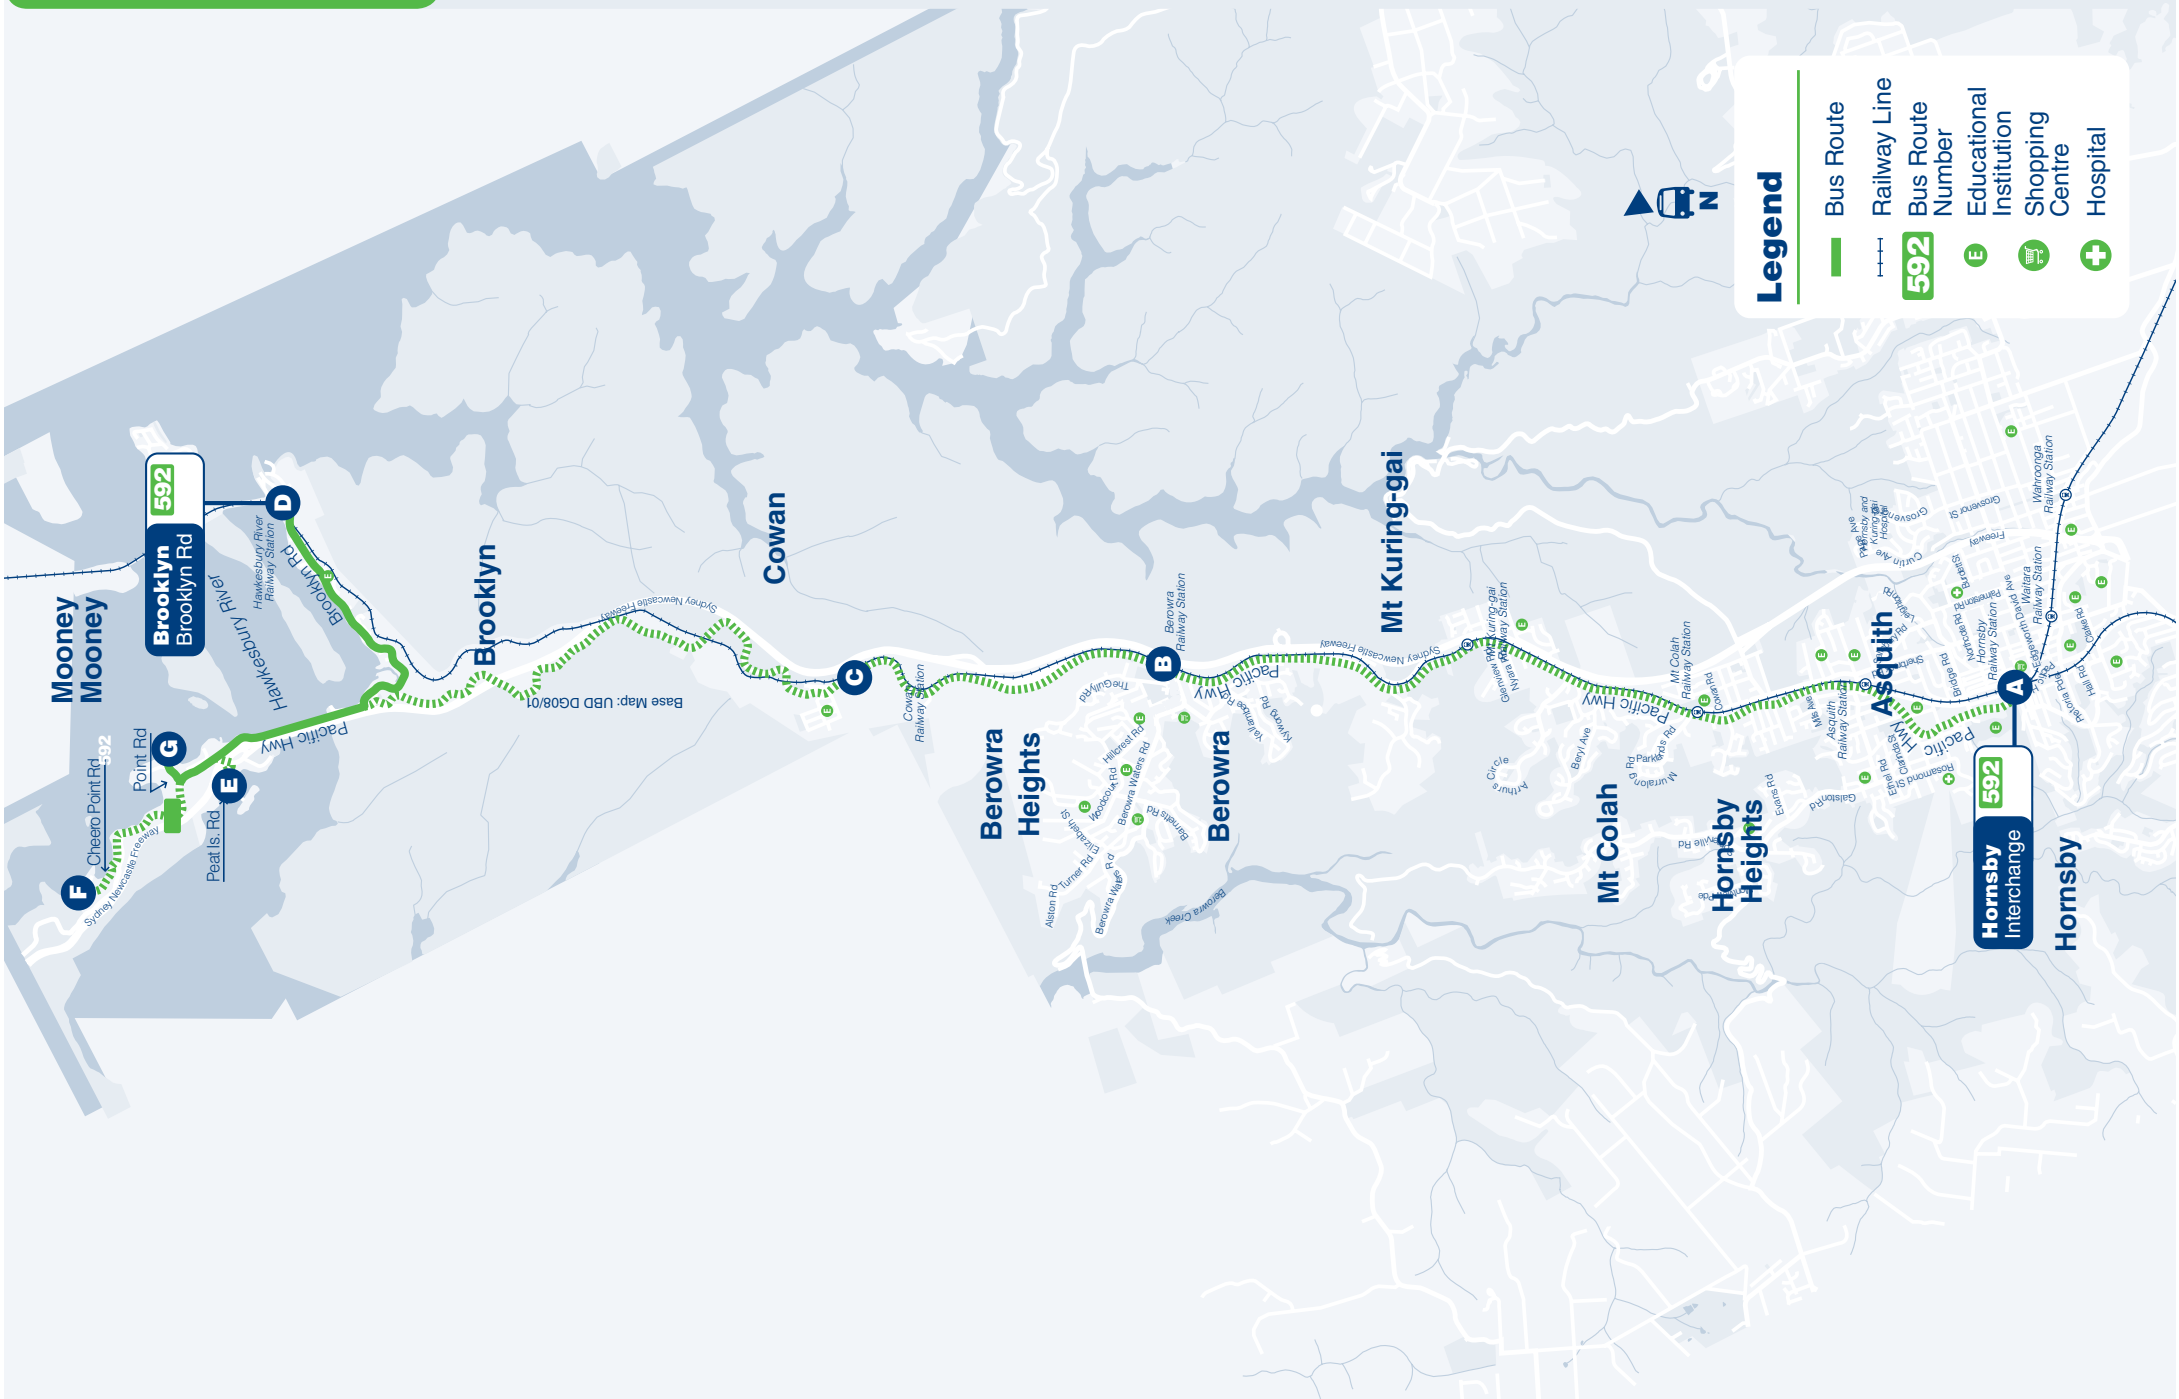

Route 592

Bus Route Map

Legend

- Bus Route
- Railway Line
- 592 Bus Route Number
- E Educational Institution
- 🛒 Shopping Centre
- ⊕ Hospital

F

G

E

Peat Is. Rd

Mooney Mooney

Brooklyn Rd

592

D

Brooklyn

Cowan

C

Berowra Heights

Berowra

B

Mt Kuring-gai

Mt Colah

Hornsby Heights

Asquith

Hornsby Interchange

Hornsby

A

Base Map: UBD D608/01