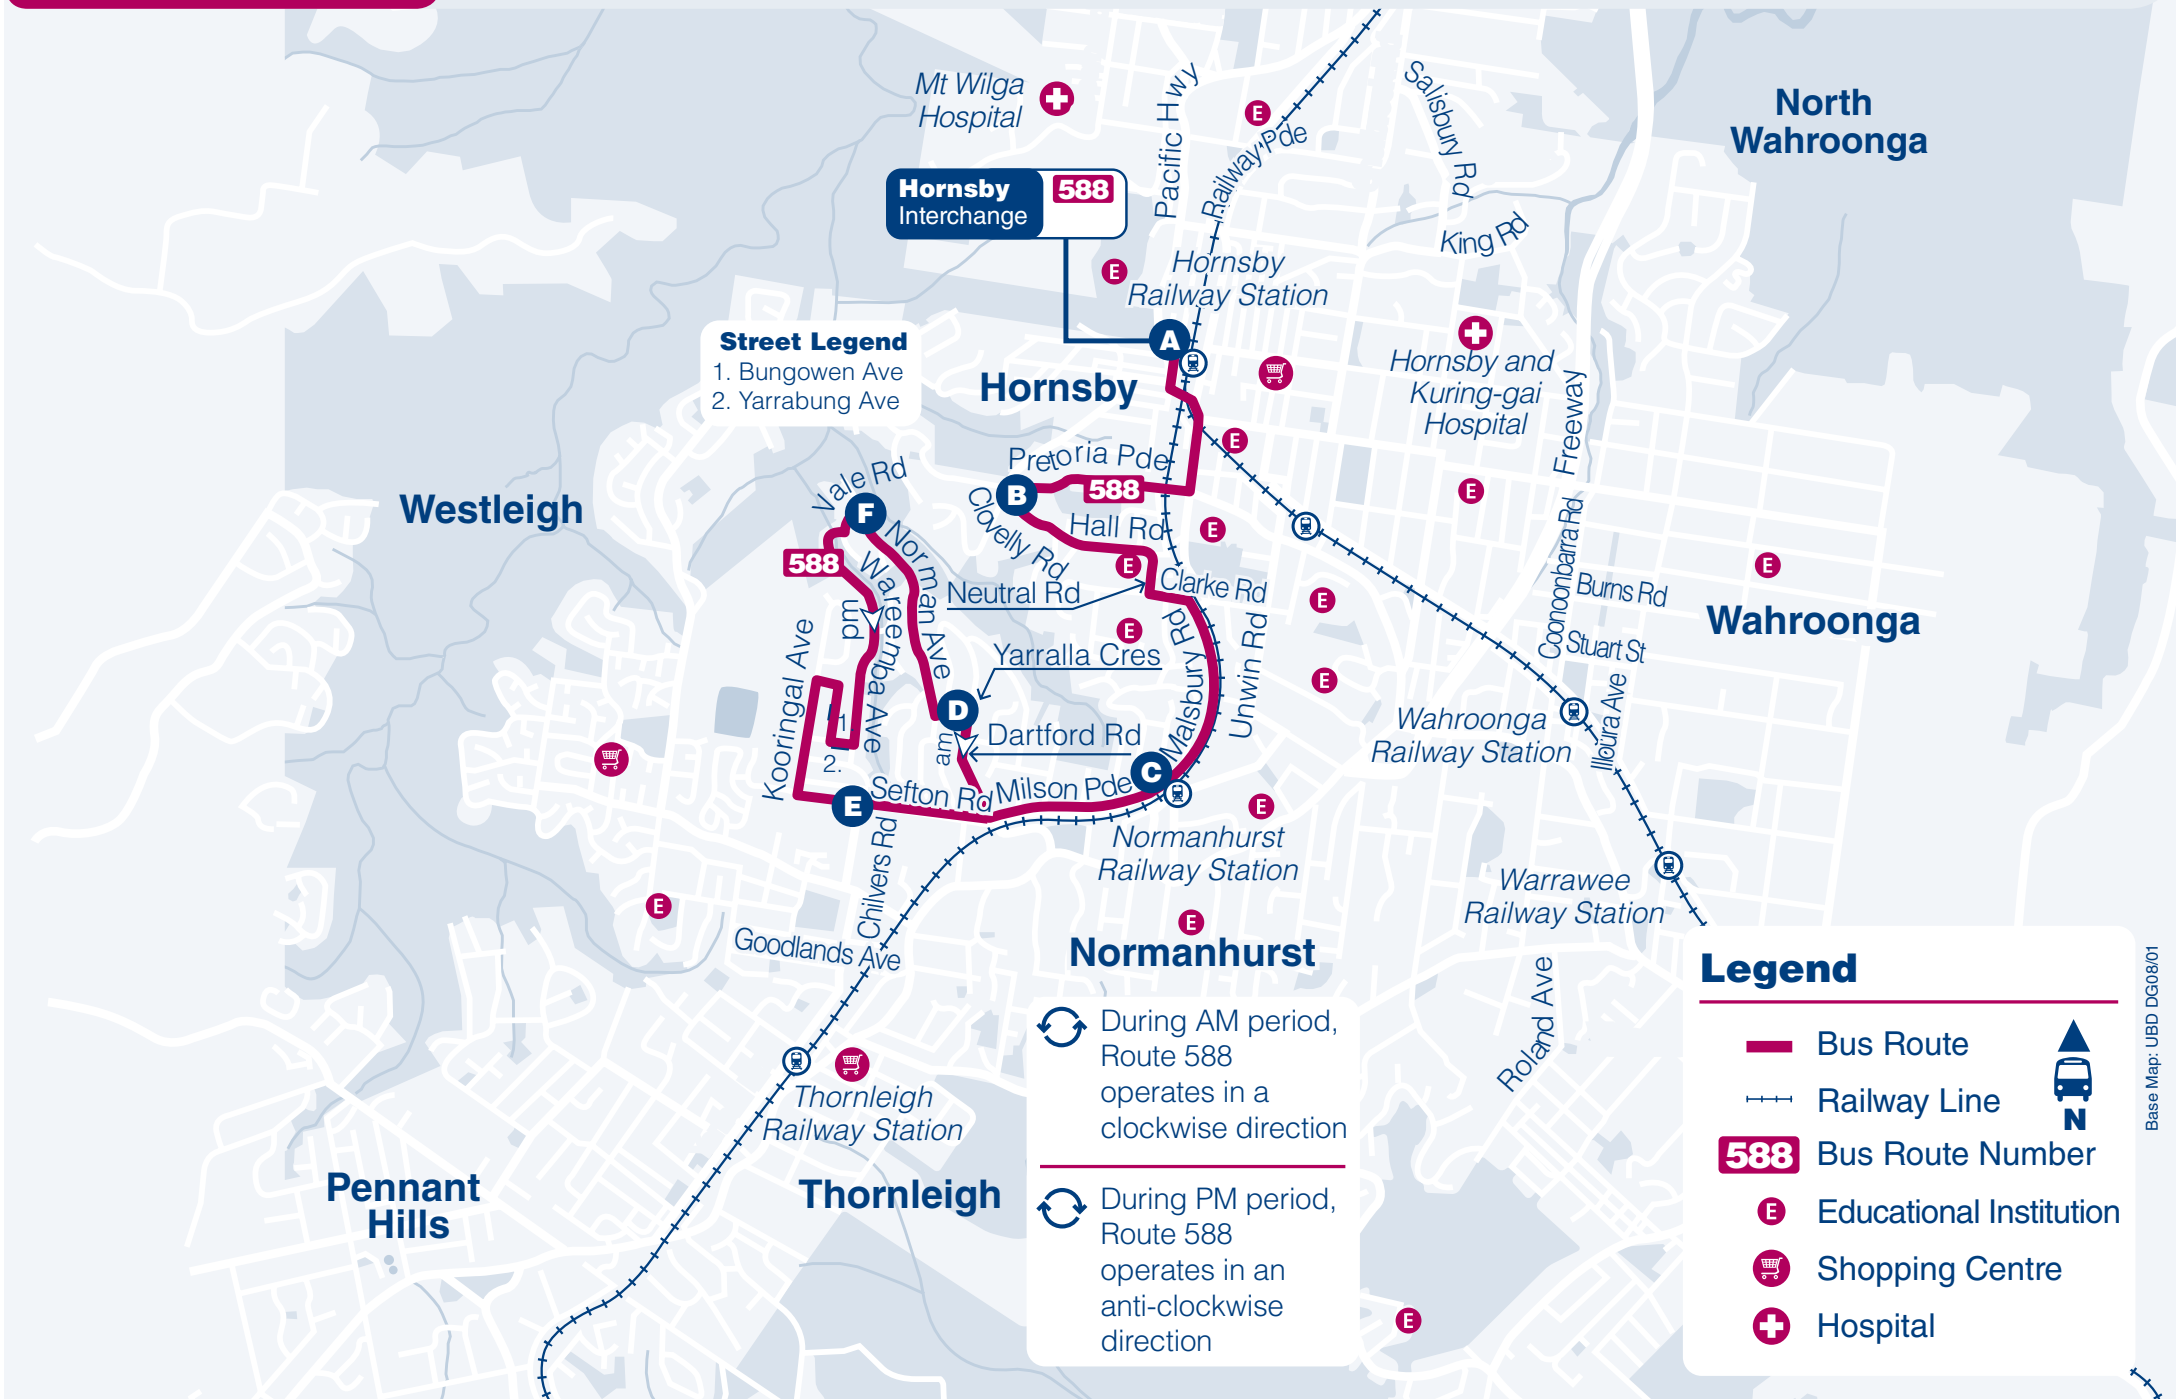

**Route
588**

Bus Route Map

Hornsby Interchange 588

Street Legend
1. Bungowen Ave
2. Yarrabung Ave

Westleigh

Hornsby

North Wahroonga

Wahroonga

Normanhurst

Pennant Hills

Thornleigh

During AM period, Route 588 operates in a clockwise direction

During PM period, Route 588 operates in an anti-clockwise direction

Legend

- Bus Route
- Railway Line
- Bus Route Number
- Educational Institution
- Shopping Centre
- Hospital