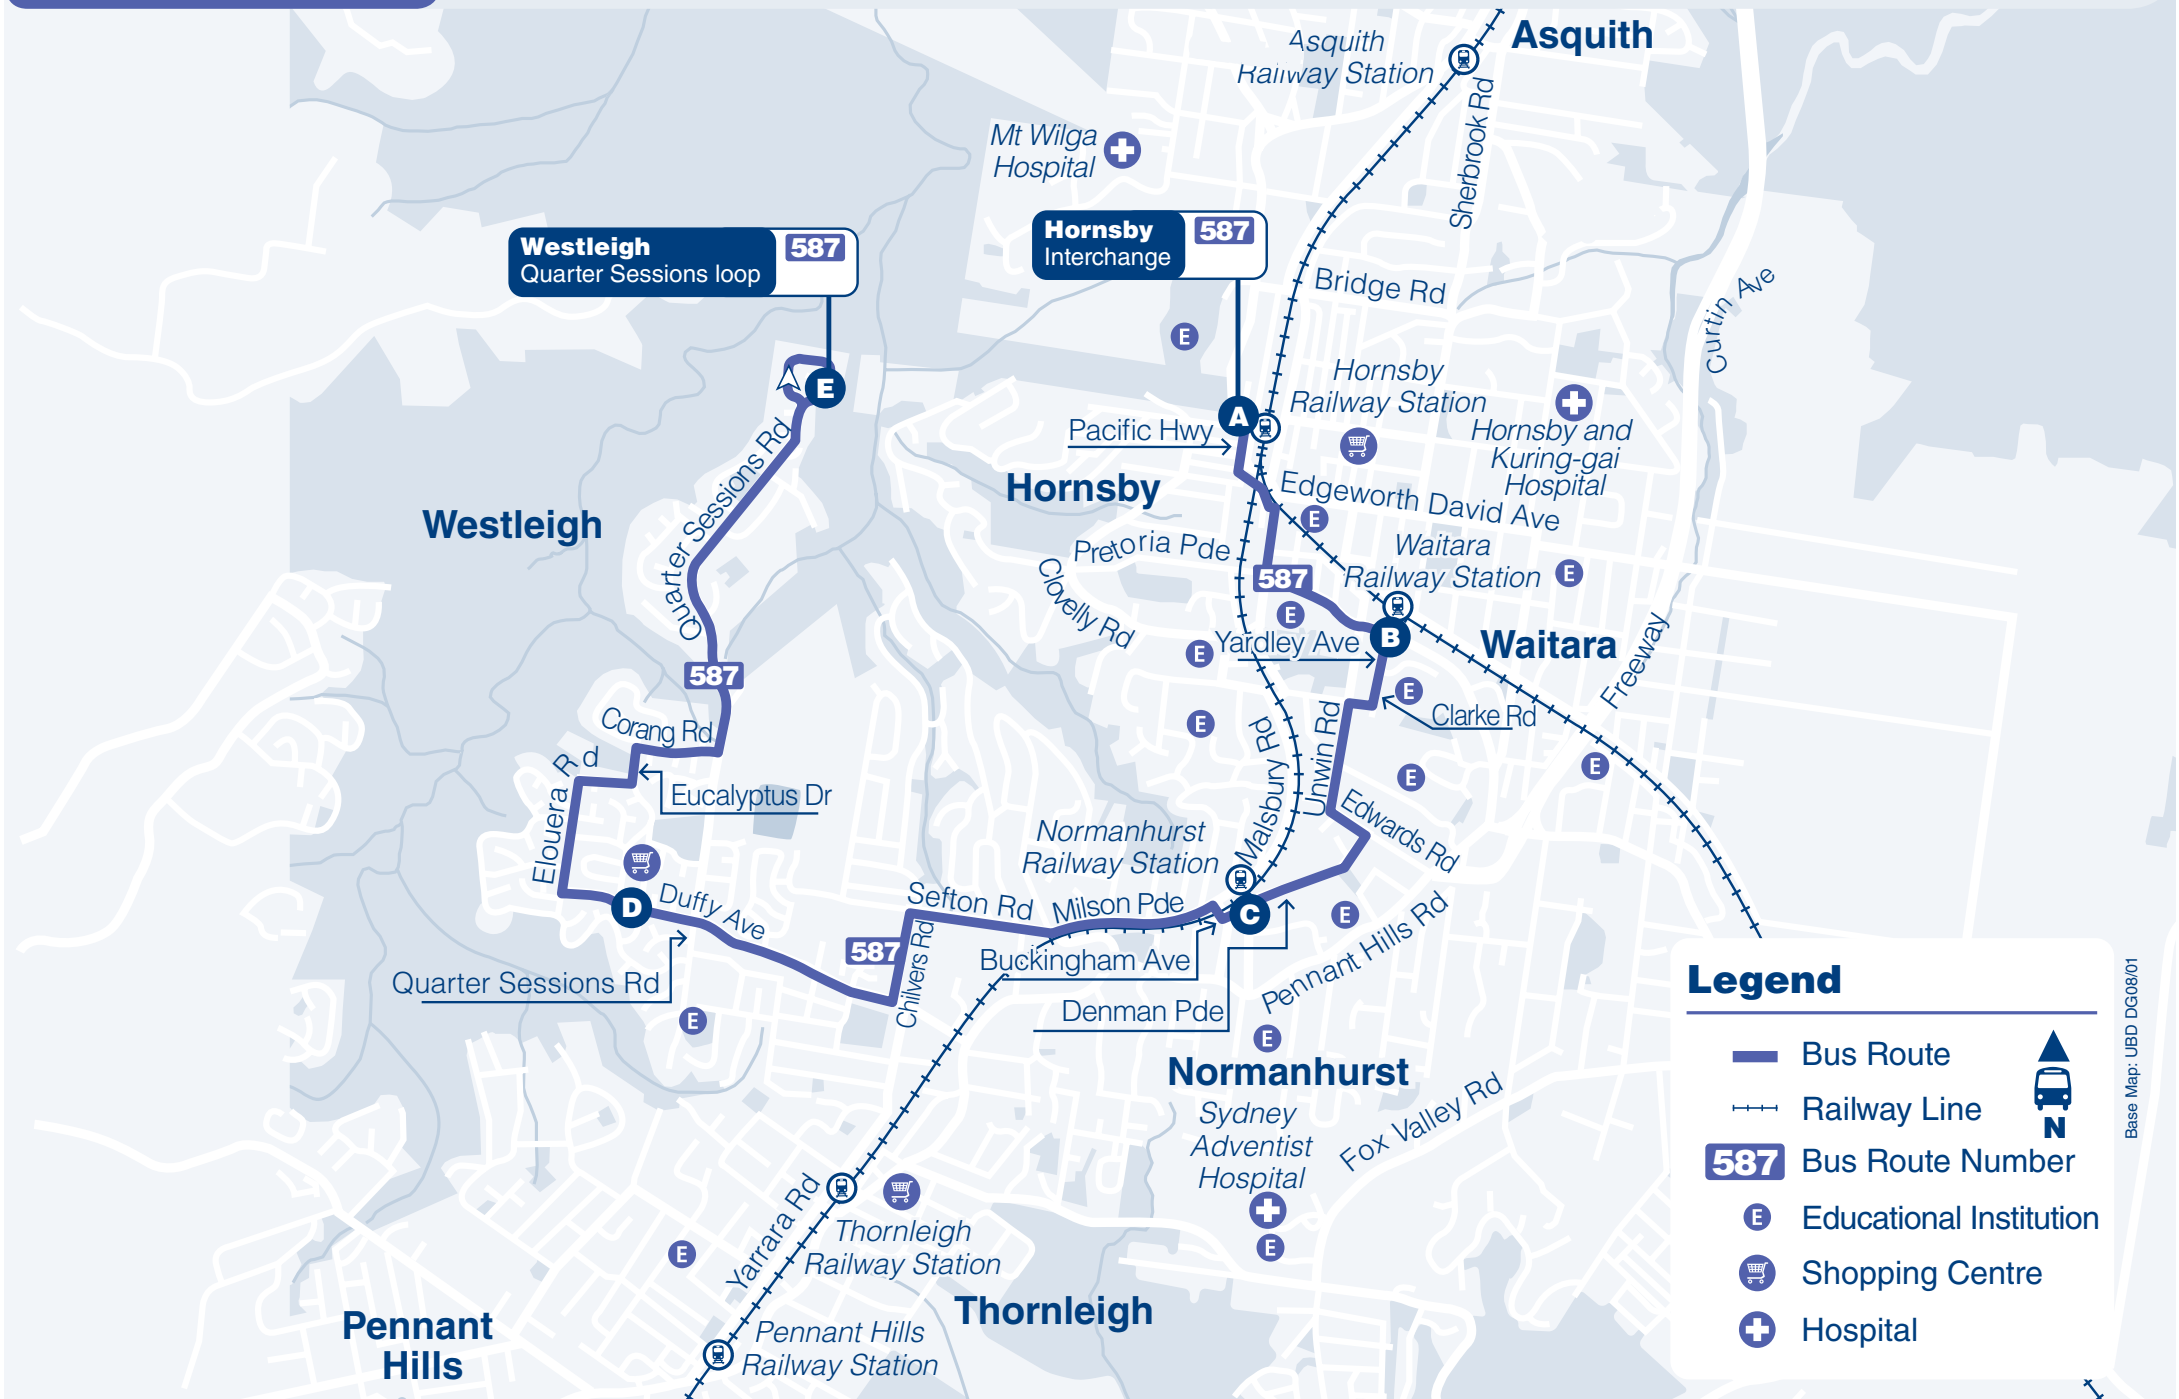

**Route  
587**

# Bus Route Map

**Westleigh**  
Quarter Sessions loop

**Hornsby**  
Interchange

**Asquith**

**Westleigh**

**Hornsby**

**Waitara**

**Normanhurst**

**Thornleigh**

**Pennant Hills**

## Legend

- Bus Route
- Railway Line
- Bus Route Number
- Educational Institution
- Shopping Centre
- Hospital