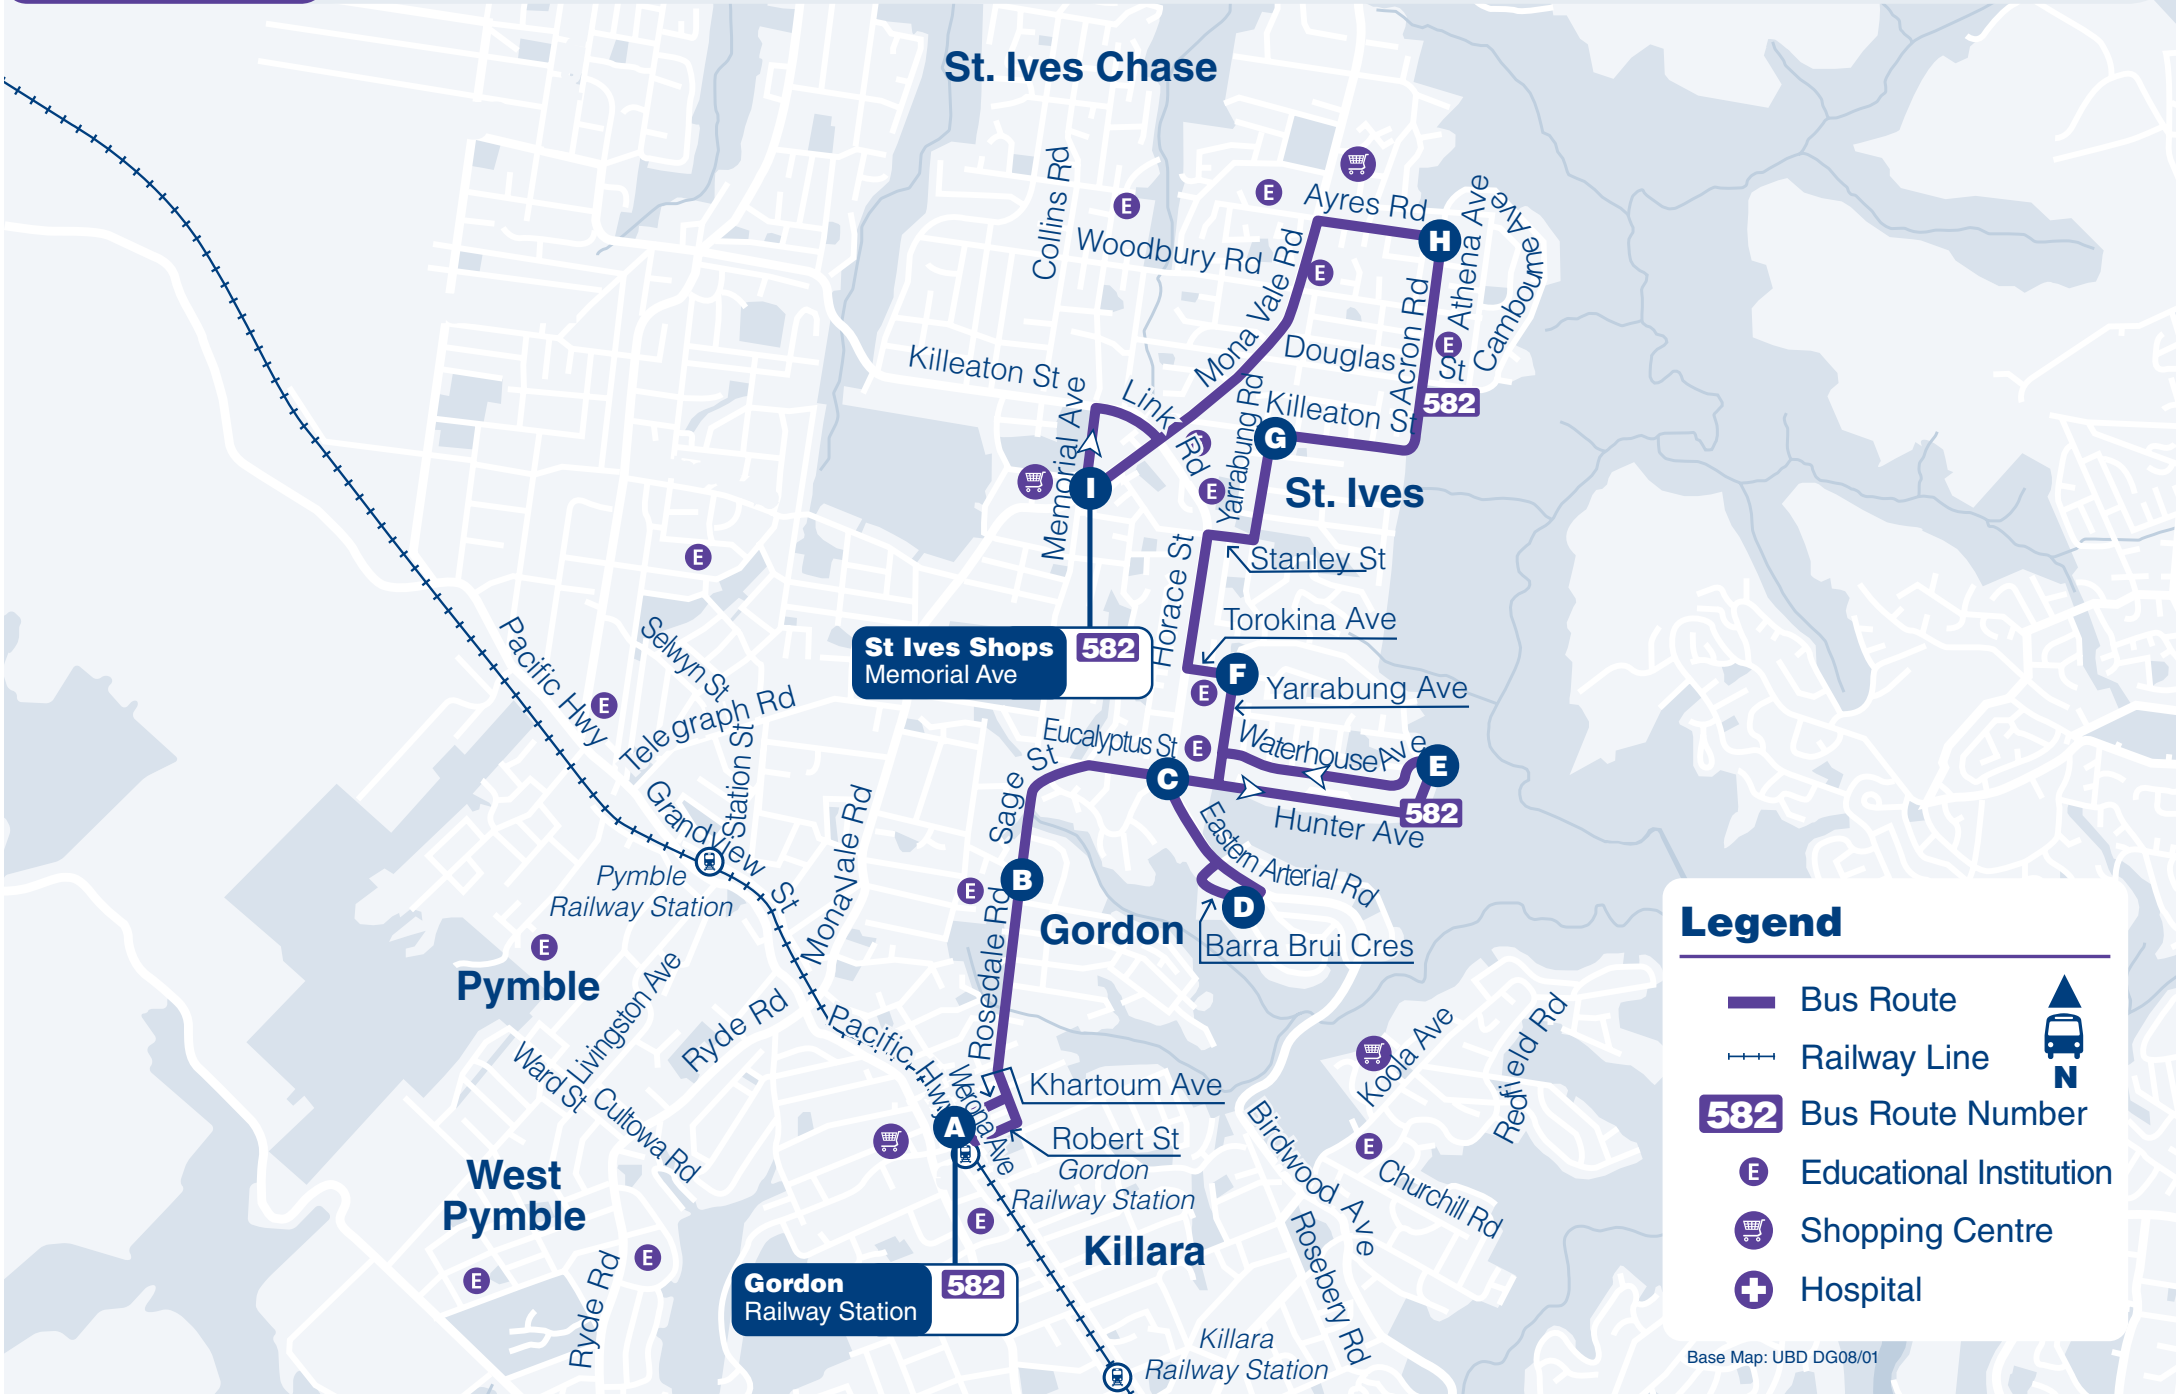

Route
582

Bus Route Map

Legend

- Bus Route
- Railway Line
- 582** Bus Route Number
- E** Educational Institution
- Shopping Centre
- Hospital

N