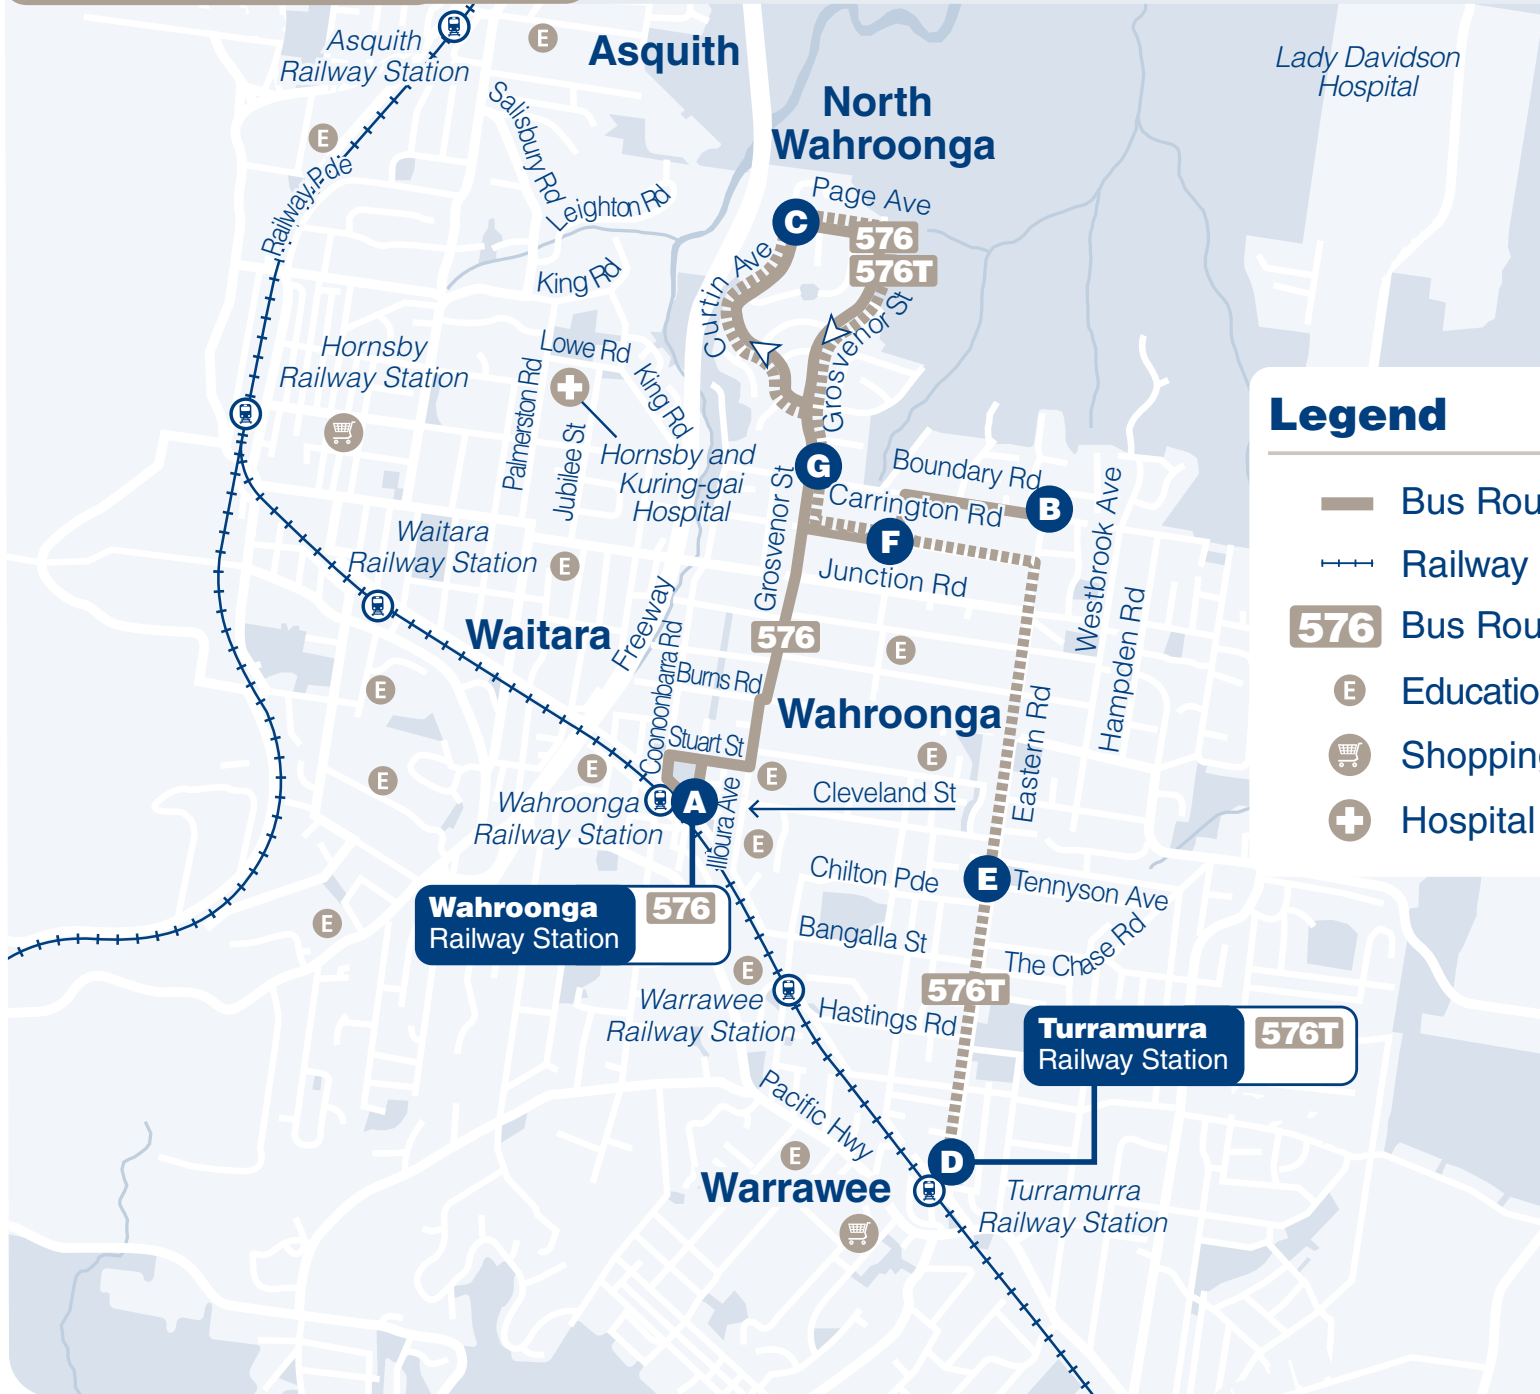

Route 576/576T

Bus Route Map

Legend

- Bus Route
- Railway Line
- Bus Route Number
- Educational Institution
- Shopping Centre
- Hospital

N

Base Map: UBD DG08/01

Wahroonga
Railway Station **576**

Turramurra
Railway Station **576T**