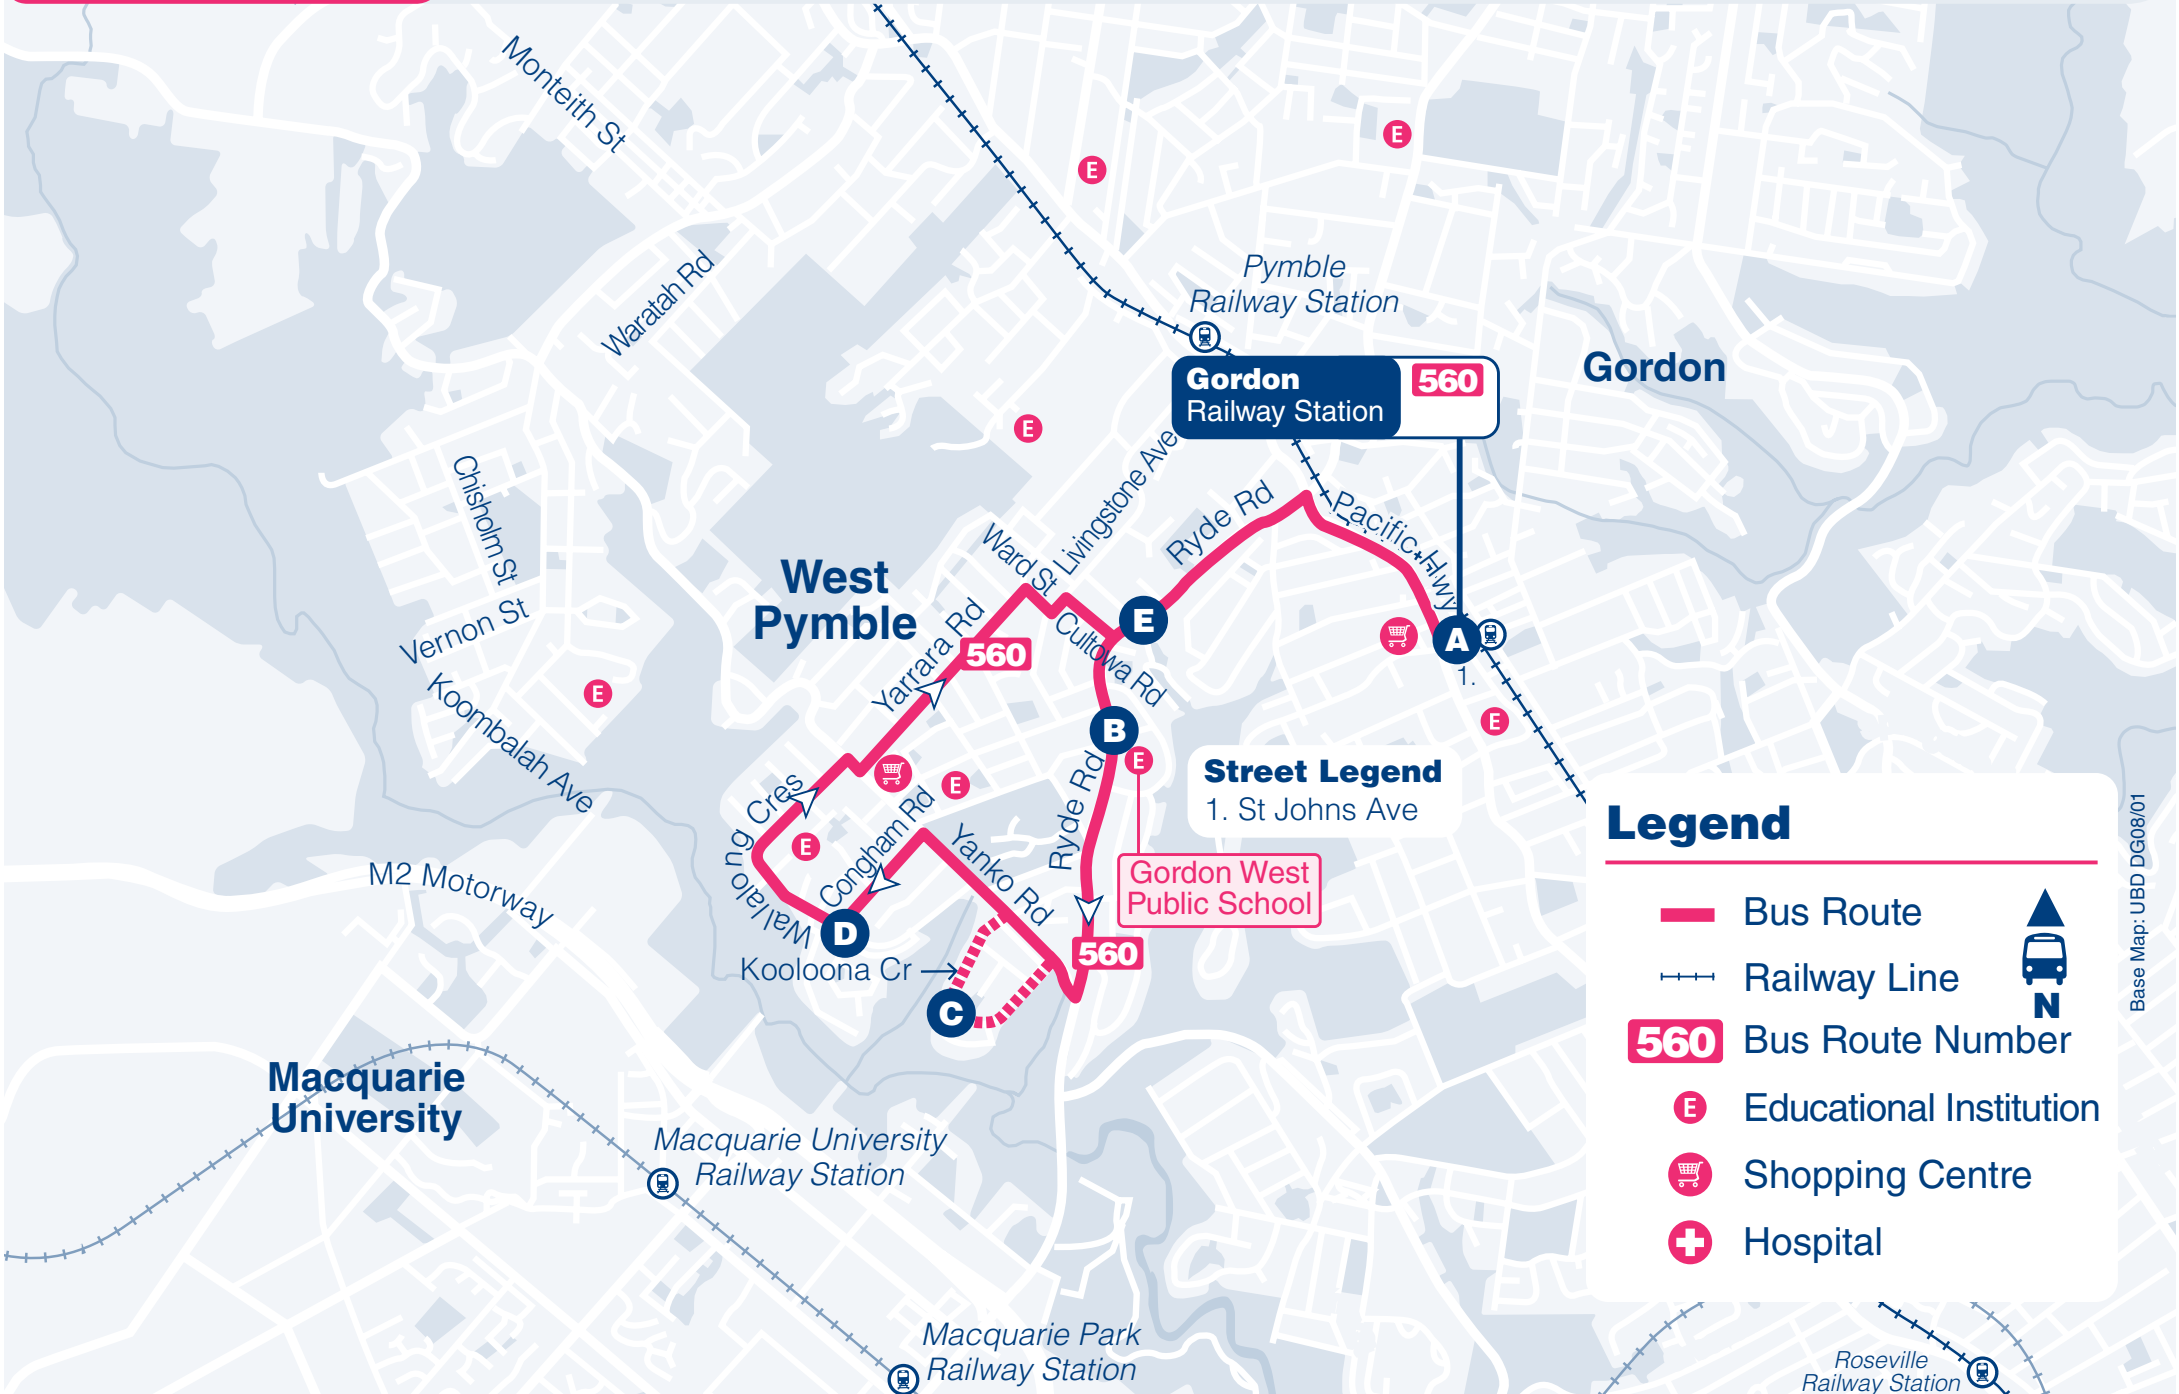

**Route
560**

Bus Route Map

**Gordon
Railway Station** 560

**West
Pymble**

Gordon

Street Legend
1. St Johns Ave

Gordon West
Public School

Legend

- Bus Route
- Railway Line
- 560** Bus Route Number
- Educational Institution
- Shopping Centre
- Hospital