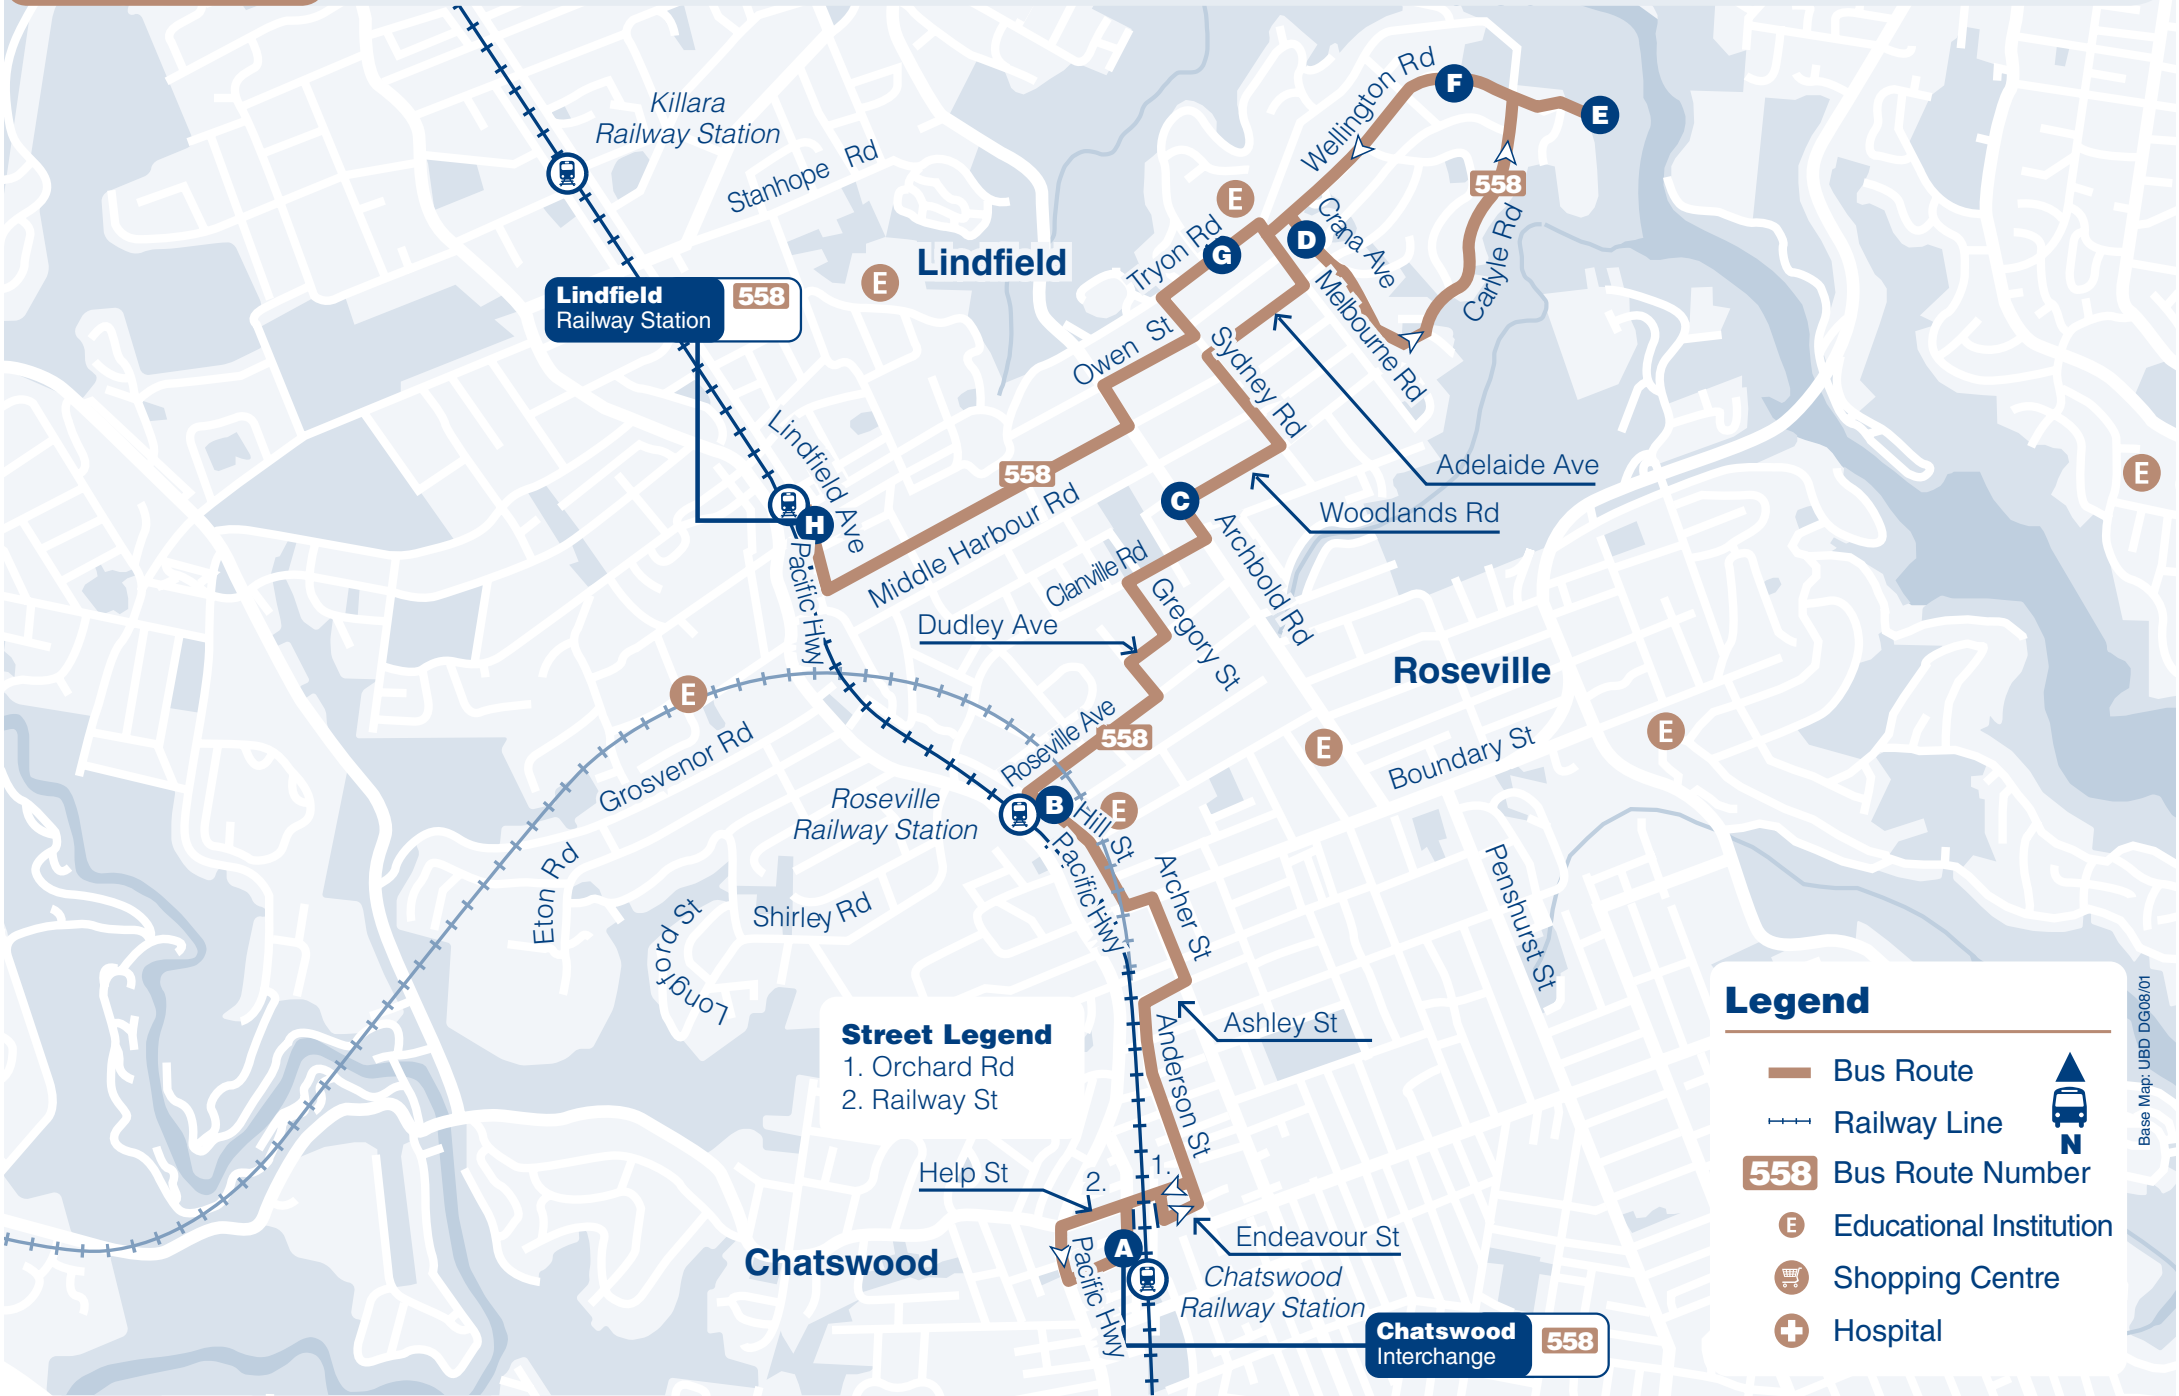

Route  
**558**

# Bus Route Map

### Street Legend

- 1. Orchard Rd
- 2. Railway St

### Legend

- Bus Route
- Railway Line
- 558** Bus Route Number
- E** Educational Institution
- Shopping Centre
- Hospital