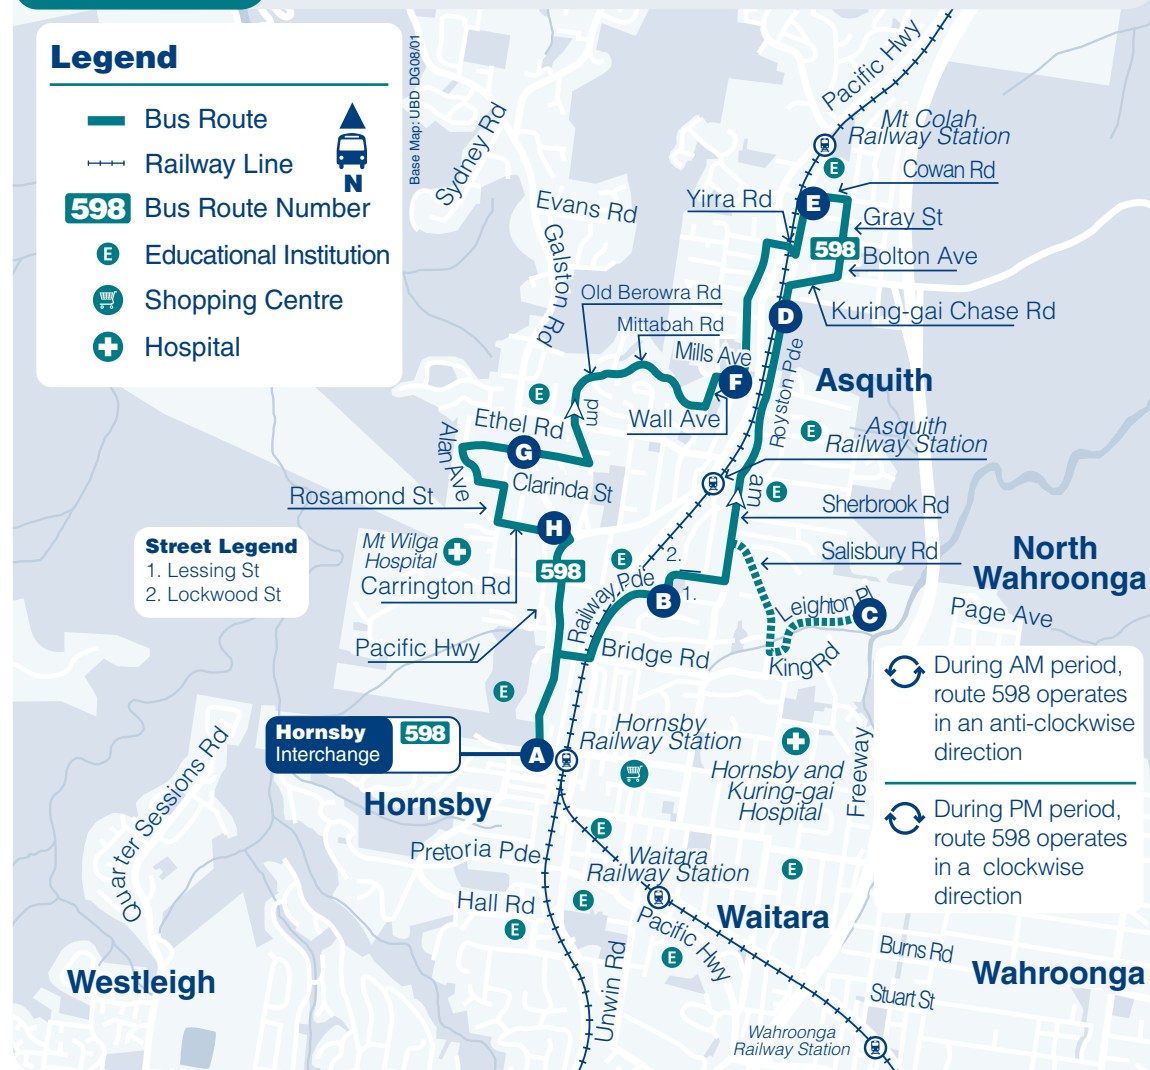

Street Legend

1. Lessing St
2. Lockwood St

FareSaver

Make the most of your **FareSaver** on TransdevTSL journeys, no worries about finding loose change to pay your fare, **FareSaver's** prepaid top up value facility will ensure you have a hassle free boarding. **FareSaver** is the size of a credit card and works much the same but no pin is needed. You can simply top up the value on your card at any time by handing it to the bus driver (minimum top up value is $20.00).

Visit our website www.shorelink.com.au to download the **FareSaver** application form or ask your bus driver.