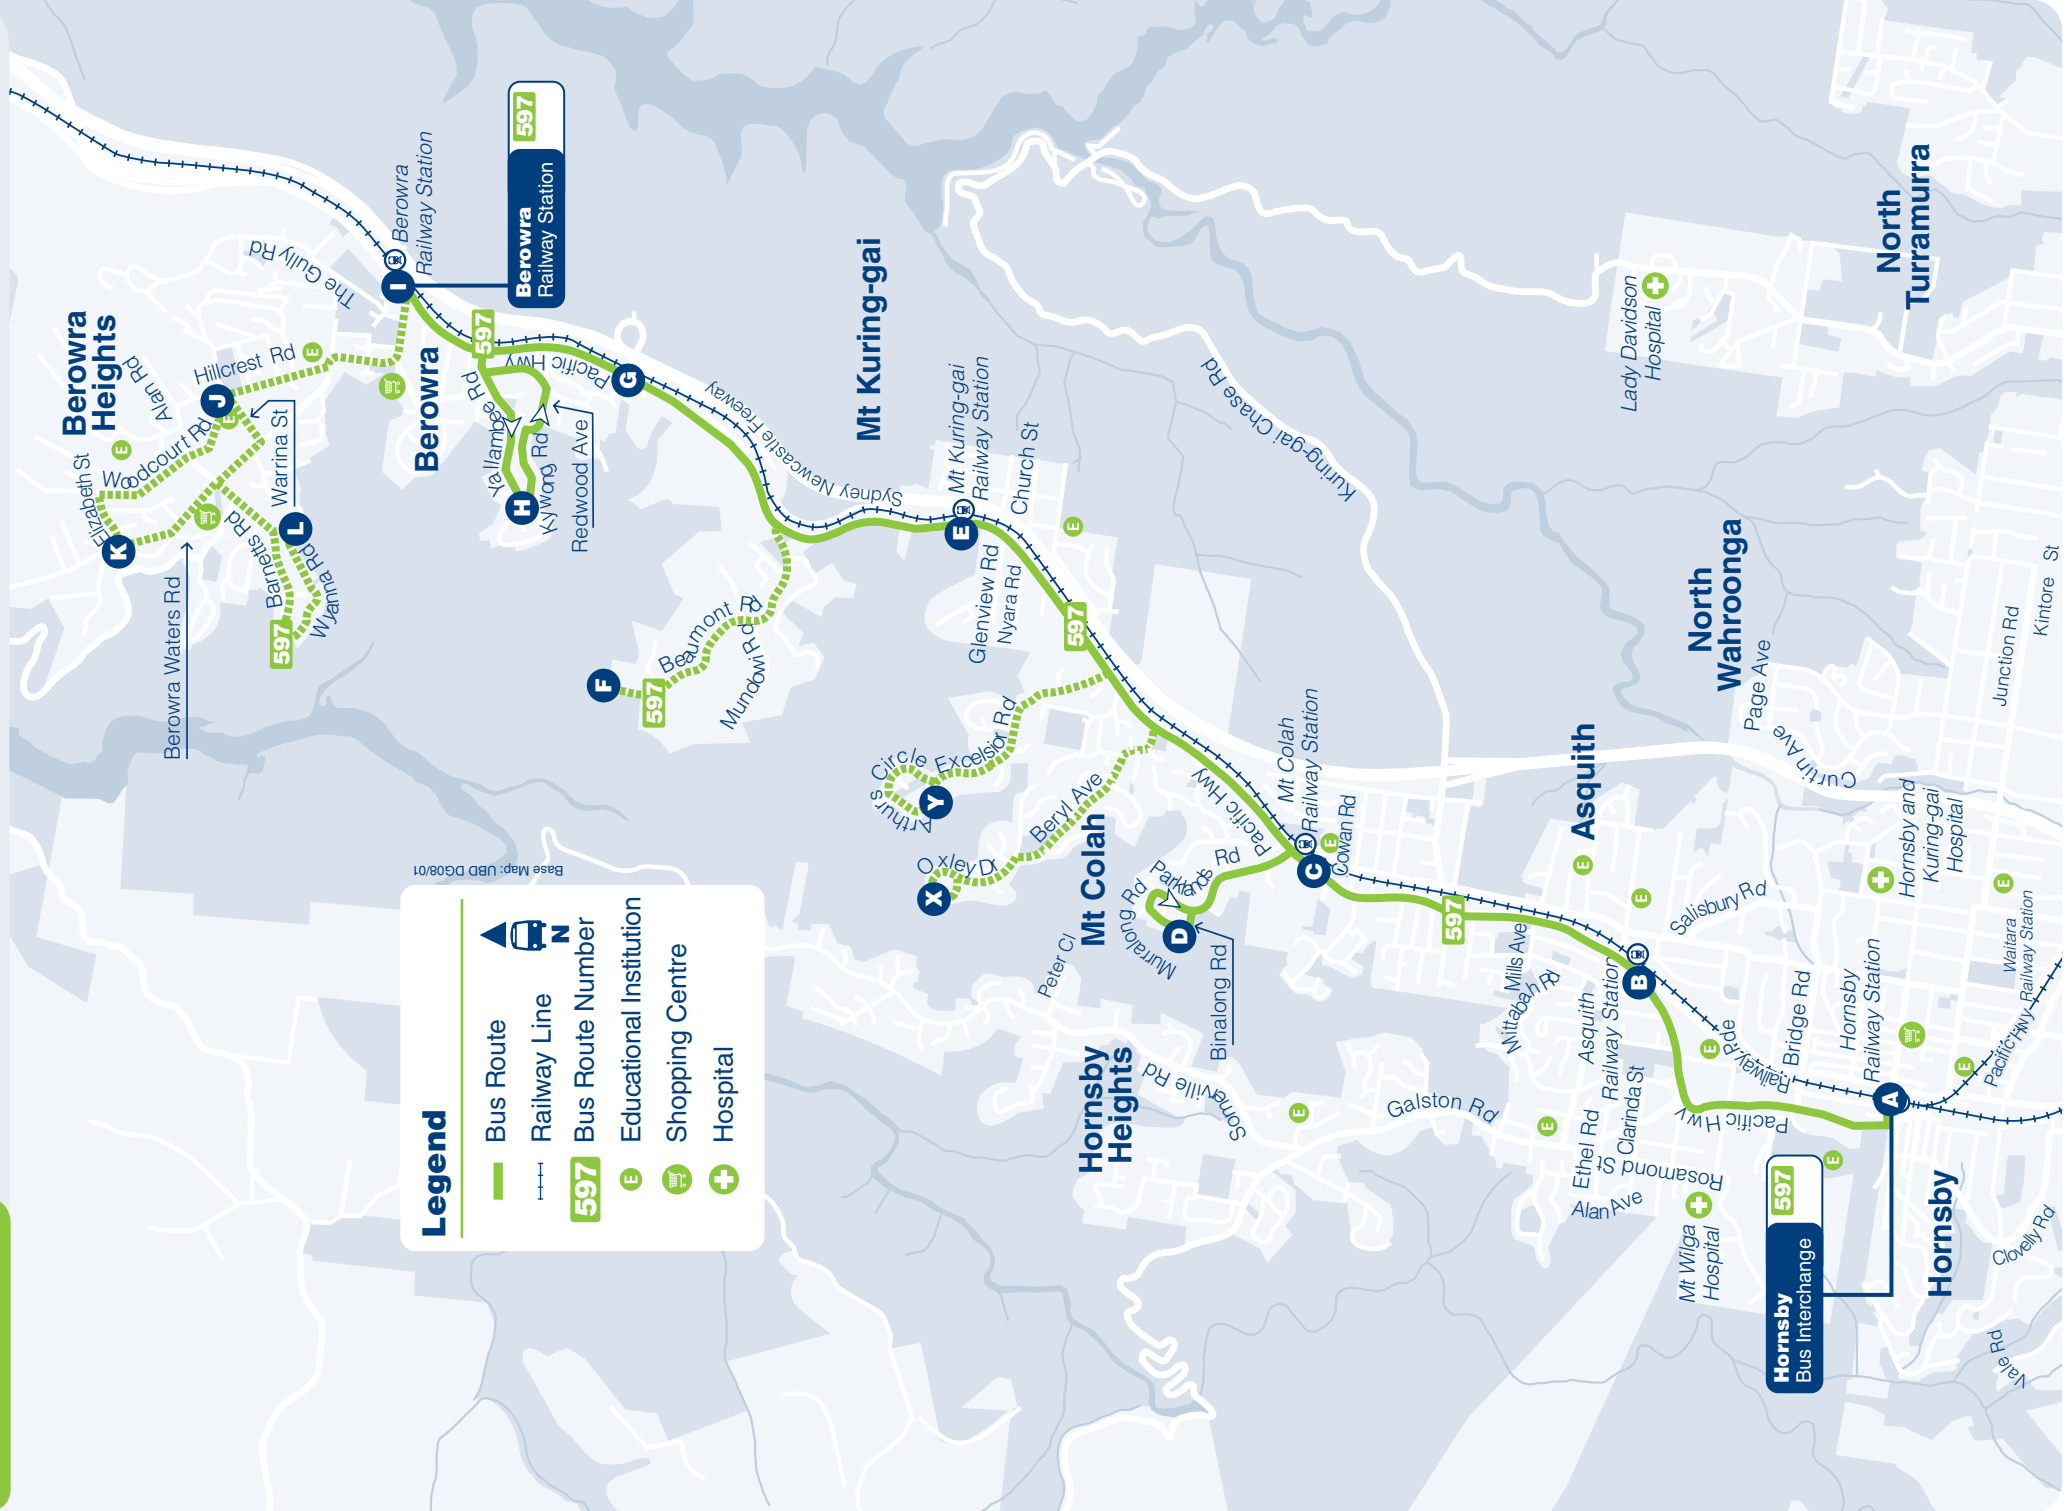

Route 597

Bus Route Map

Base Map: UBD D008/01

Legend

- Bus Route
- Railway Line
- 597** Bus Route Number
- Educational Institution
- Shopping Centre
- Hospital

Monday to Friday

map ref	Route Number	597	597	597	597	597	597	597	597	
		am	am	am	am	am	am	am	pm	
A	Hornsby Station (Interchange)	7.48	8.15	9.45	11.45	1.32	3.06
B	Asquith Station	7.52	8.21	9.49	11.49	1.36	3.12
C	Mt Colah Station	7.55	8.25	9.54	11.54	1.41	3.15
D	Parklands Rd Loop	11.58	1.45	3.19
E	Mt Kuring-gai Station	7.58	8.30	9.59	12.03	1.50	3.24
F	Beaumont Rd (End)
G	Illoura Estate	8.01	8.36	10.04	12.08	1.55	3.29
H	Gwandalan Cres & Kywong Rd	6.45	7.02	7.22	8.41	10.09	12.13	2.00	3.34
I	Berowra Station	6.50	7.07	7.27	C	10.12	12.16	2.03	3.37
J	Hillcrest Rd & Warrina St	8.06
L	Easton Rd & Wyanna St	8.09

Explanations

C – On school days only, bus continues to Berowra Christian School, Berowra Public School, St Bernard's and Wideview Public School.

 – Accessible buses operate this service (For operational requirements TransdevTSL reserves the right to substitute conventional buses).

Monday to Friday

map ref	Route Number	597	597	597	597	597	597	597	597	597
		am	am	am	am	am	am	am	pm	pm
J	Hillcrest Rd & Warrina St	8.06
K	Elizabeth St & Turner Rd
L	Easton Rd & Wyanna St	8.09
I	Berowra Station	6.50	6.50	7.17	7.27	7.53	8.34	10.34	12.36	2.24
H	Gwandalan Cres & Kywong Rd	6.55	8.40	10.37	12.39	2.27
G	Illoura Estate	6.53	7.00	7.22	7.30	7.56	8.45	10.42	12.44	2.32
F	Beaumont Rd (End)	6.55	7.35	8.01
E	Mt Kuring-gai Station	7.03	7.24	8.07	8.48	10.46	12.48	2.36
D	Parklands Road Loop	7.10	8.50	10.52	12.54	2.42
C	Mt Colah Station	7.15	7.27	8.56	10.57	12.59	2.47
B	Asquith Station	7.19	7.31	9.01	11.01	1.03	2.51
A	Hornsby Station (Interchange)	7.24	7.35	9.07	11.06	1.08	2.56

Explanations

B – Bus commences from Alston Rd & Turner St at 3.32pm.

 – Accessible buses operate this service (For operational requirements TransdevTSL reserves the right to substitute conventional buses).