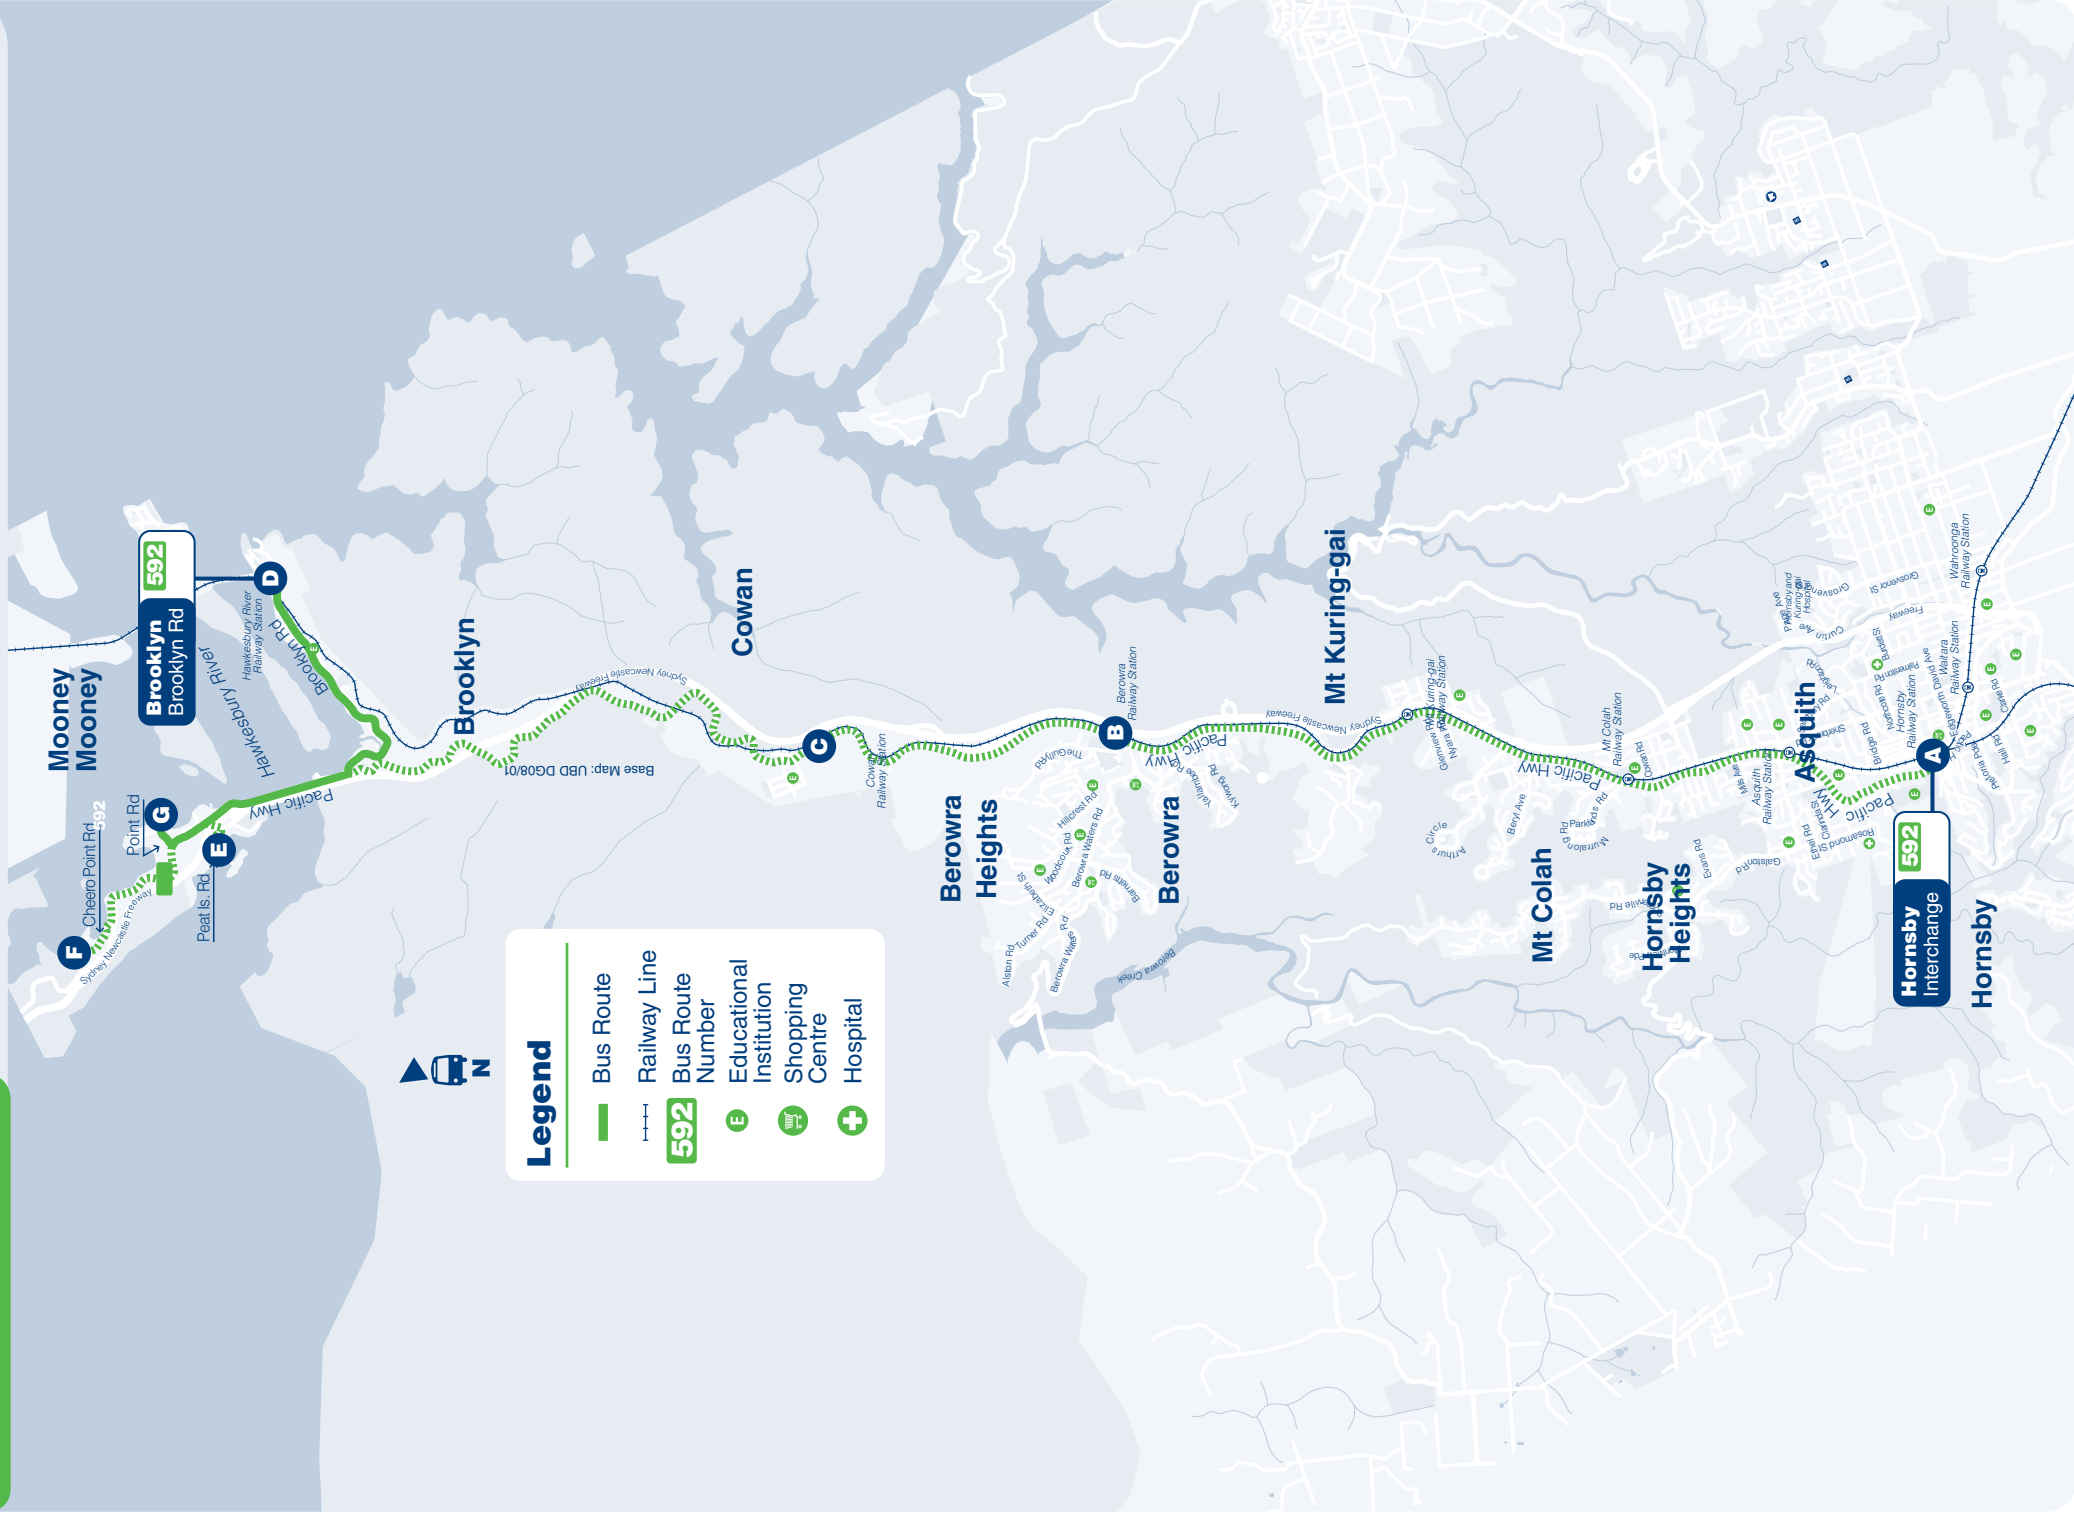

Route
592

Bus Route Map

Legend

- Bus Route
- Railway Line
- Bus Route Number
- Educational Institution
- Shopping Centre
- Hospital

**Route
592**

Brooklyn - Mooney Mooney - Brooklyn (Loop)
via Mooney Mooney

TRANSDEV TSL
Shorelink Buses

Monday to Friday

map ref	Route Number	592	592	592	592	592	592	592	592	592
		am	am	am	am	am	am	pm	pm	pm
A	Hornsby Station (Interchange)	2.05
B	Berowra Station	2.21
C	Cowan Station	2.25
D	Brooklyn (Hawkesbury River Stn)	6.50	7.30	7.55	9.05	2.40	2.49	3.15
E	Peat Island	7.00
F	Cheero Point	7.10	8.25	9.20	3.36
G	Mooney Mooney (Point Rd)	6.16	7.15	7.40	8.07	8.30	9.25	2.59	3.39
E	Peat Island	3.45
D	Brooklyn (Hawkesbury River Stn)	6.26	7.25	7.50	8.41	3.14	3.55
C	Cowan Station	9.37
B	Berowra Station	9.41
A	Hornsby Station (Interchange)	9.57

Explanations

 – Accessible buses operate this service (For operational requirements TransdevTSL reserves the right to substitute conventional buses).

**Route
592**

**Brooklyn - Mooney Mooney - Brooklyn (Loop)
via Mooney Mooney**

Monday to Friday Cont.

map ref	Route Number	592	592	592	592	592
		pm	pm	pm	pm	pm
A	Hornsby Station (Interchange)
B	Berowra Station
C	Cowan Station
D	Brooklyn (Hawkesbury River Stn)	4.00	4.37	5.08	5.40	6.08
E	Peat Island
F	Cheero Point	4.10	4.47
G	Mooney Mooney (Point Rd)	4.15	4.57	5.25	5.55	6.23
E	Peat Island
D	Brooklyn (Hawkesbury River Stn)	4.25	5.07	5.36	6.05
C	Cowan Station
B	Berowra Station
A	Hornsby Station (Interchange)