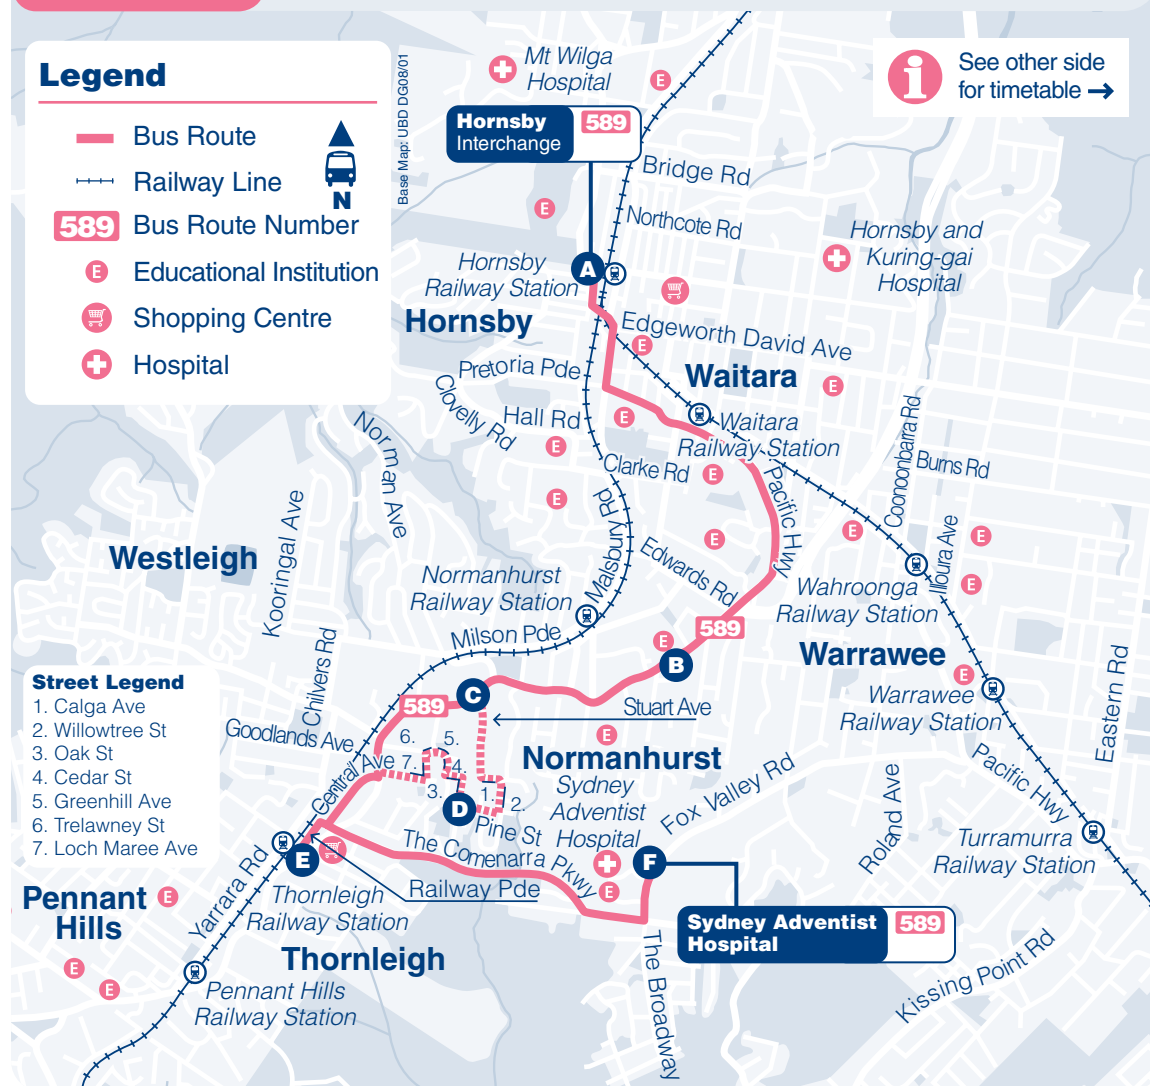

Street Legend

1. Calga Ave
2. Willowtree St
3. Oak St
4. Cedar St
5. Greenhill Ave
6. Trelawney St
7. Loch Maree Ave

FareSaver

Make the most of your **FareSaver** on TransdevTSL journeys, no worries about finding loose change to pay your fare, **FareSaver's** prepaid top up value facility will ensure you have a hassle free boarding. **FareSaver** is the size of a credit card and works much the same but no pin is needed. You can simply top up the value on your card at any time by handing it to the bus driver (minimum top up value is $20.00).

Visit our website www.shorelink.com.au to download the **FareSaver** application form or ask your bus driver.