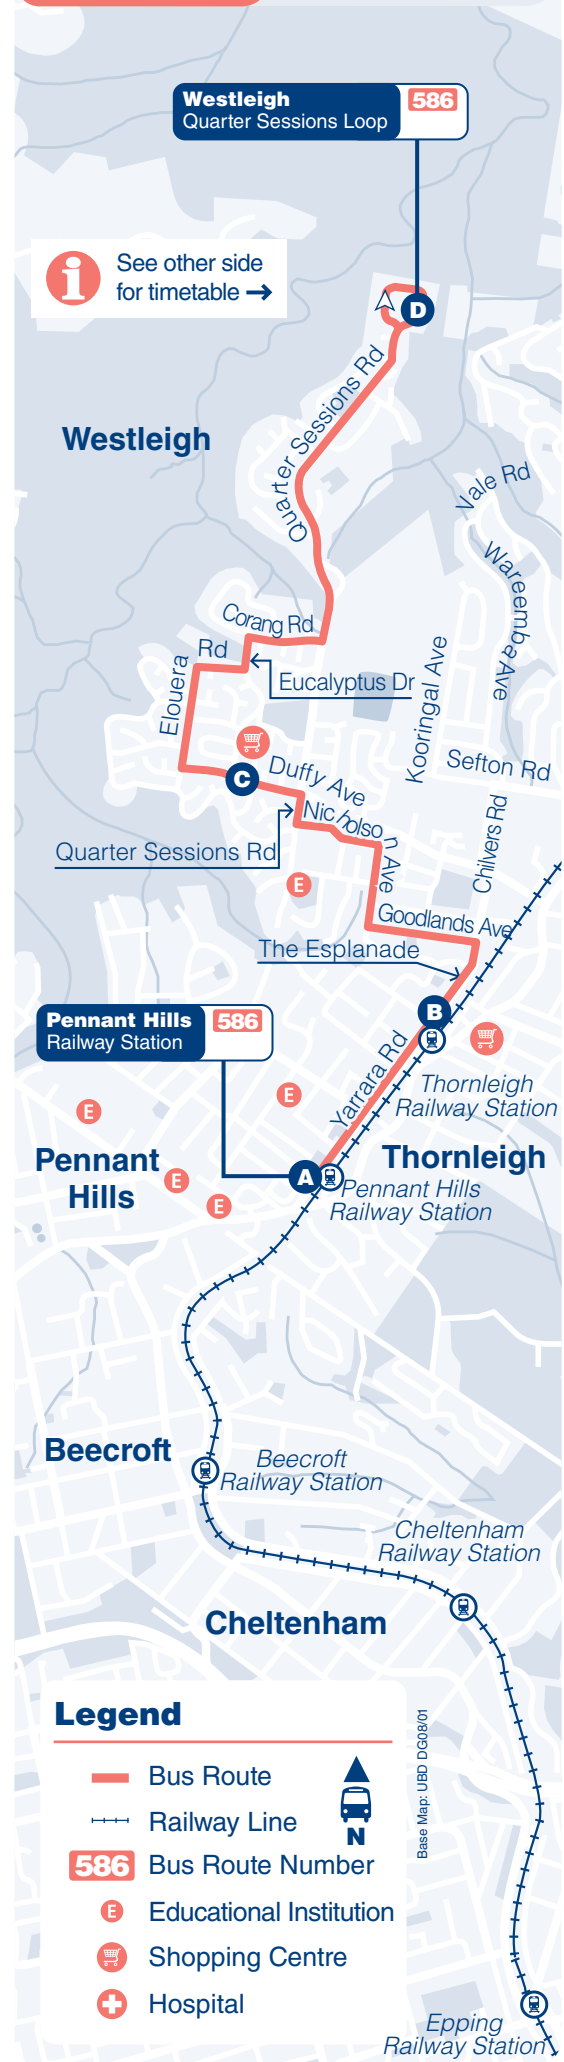

How to use this Timetable

- Using the route map provided, find the two timing points you are located between.
- Locate these two timing points on the timetables.
- Your bus is scheduled to arrive between the times shown for these points. For example, if your bus stop is situated between timing points **A** and **B** on the map, then the bus is scheduled to arrive between the time listed for **B** and the time listed for **A**.

A Pleasant Environment for All

In the interests of our passengers, please refrain from smoking, eating, drinking or playing loud music on our buses.

Route 586 Bus Route Map

See other side for timetable

Monday to Friday									
map ref	Route Number	586	586	586	586	586	586	586	
		am	am	pm	pm	pm	pm	pm	
A	Pennant Hills Station (Yarrara Rd)	7.33	R 2.58	C 3.37	4.13	4.47	5.29	5.59
B	Thornleigh Station (The Esplanade)	6.51	7.35	W 3.00	3.41	4.16	4.50	5.32	6.02
C	Westleigh Shops	6.56	7.39	3.12	3.47	4.20	4.54	5.36	6.06
D	Quarter Sessions Loop	7.03	7.46	3.17	3.55	4.29	5.03	5.45	6.15

Monday to Friday Cont.					
map ref	Route Number	586	586	586	586
		pm	pm	pm	pm
A	Pennant Hills Station (Yarrara Rd)
B	Thornleigh Station (The Esplanade)	6.30	7.16	7.44	8.30
C	Westleigh Shops	6.34	7.20	7.48	8.34
D	Quarter Sessions Loop	6.45	7.31	7.59	8.45

For travel in this area on Saturday, Sunday and Public Holidays, see Route 587 timetable.

Monday to Friday							
map ref	Route Number	586	586	586	586	586	
		am	am	am	am	am	
D	Quarter Sessions Loop	6.02	6.31	7.03	7.31	D 7.46	8.13
C	Westleigh Shops	6.09	6.38	7.11	7.38	7.53	W 8.22
B	Thornleigh Station (The Esplanade)	6.17	6.46	7.19	7.46	8.01	8.33
A	Pennant Hills Station (Yarrara Rd)	7.24	7.52	8.14	8.37