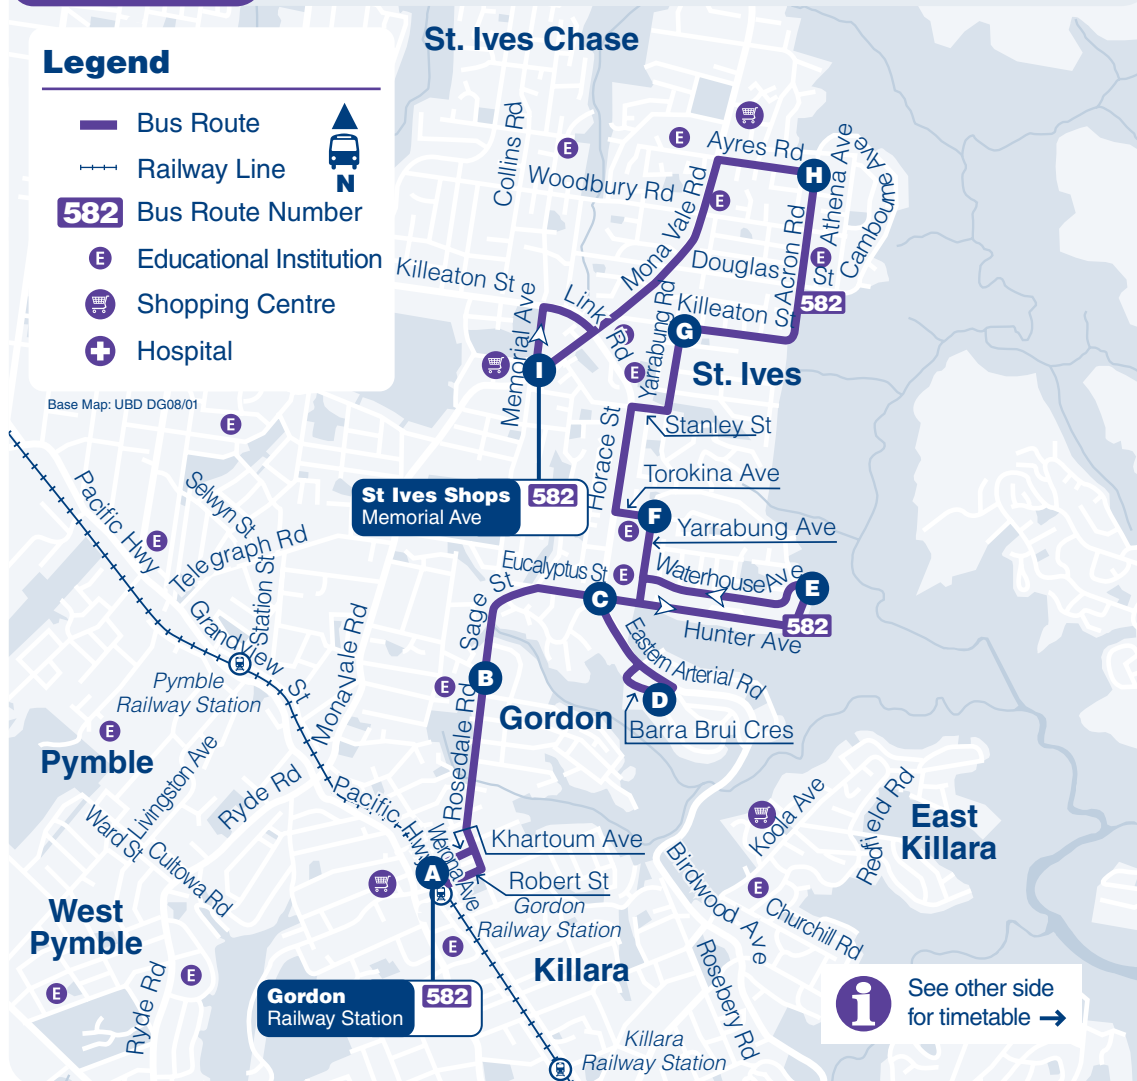

Bus Route Map

FareSaver

Make the most of your **FareSaver** on TransdevTSL journeys, no worries about finding loose change to pay your fare, **FareSaver's** prepaid top up value facility will ensure you have a hassle free boarding. **FareSaver** is the size of a credit card and works much the same but no pin is needed. You can simply top up the value on your card at any time by handing it to the bus driver (minimum top up value is $20.00).

Visit our website www.shorelink.com.au to download the **FareSaver** application form or ask your bus driver.