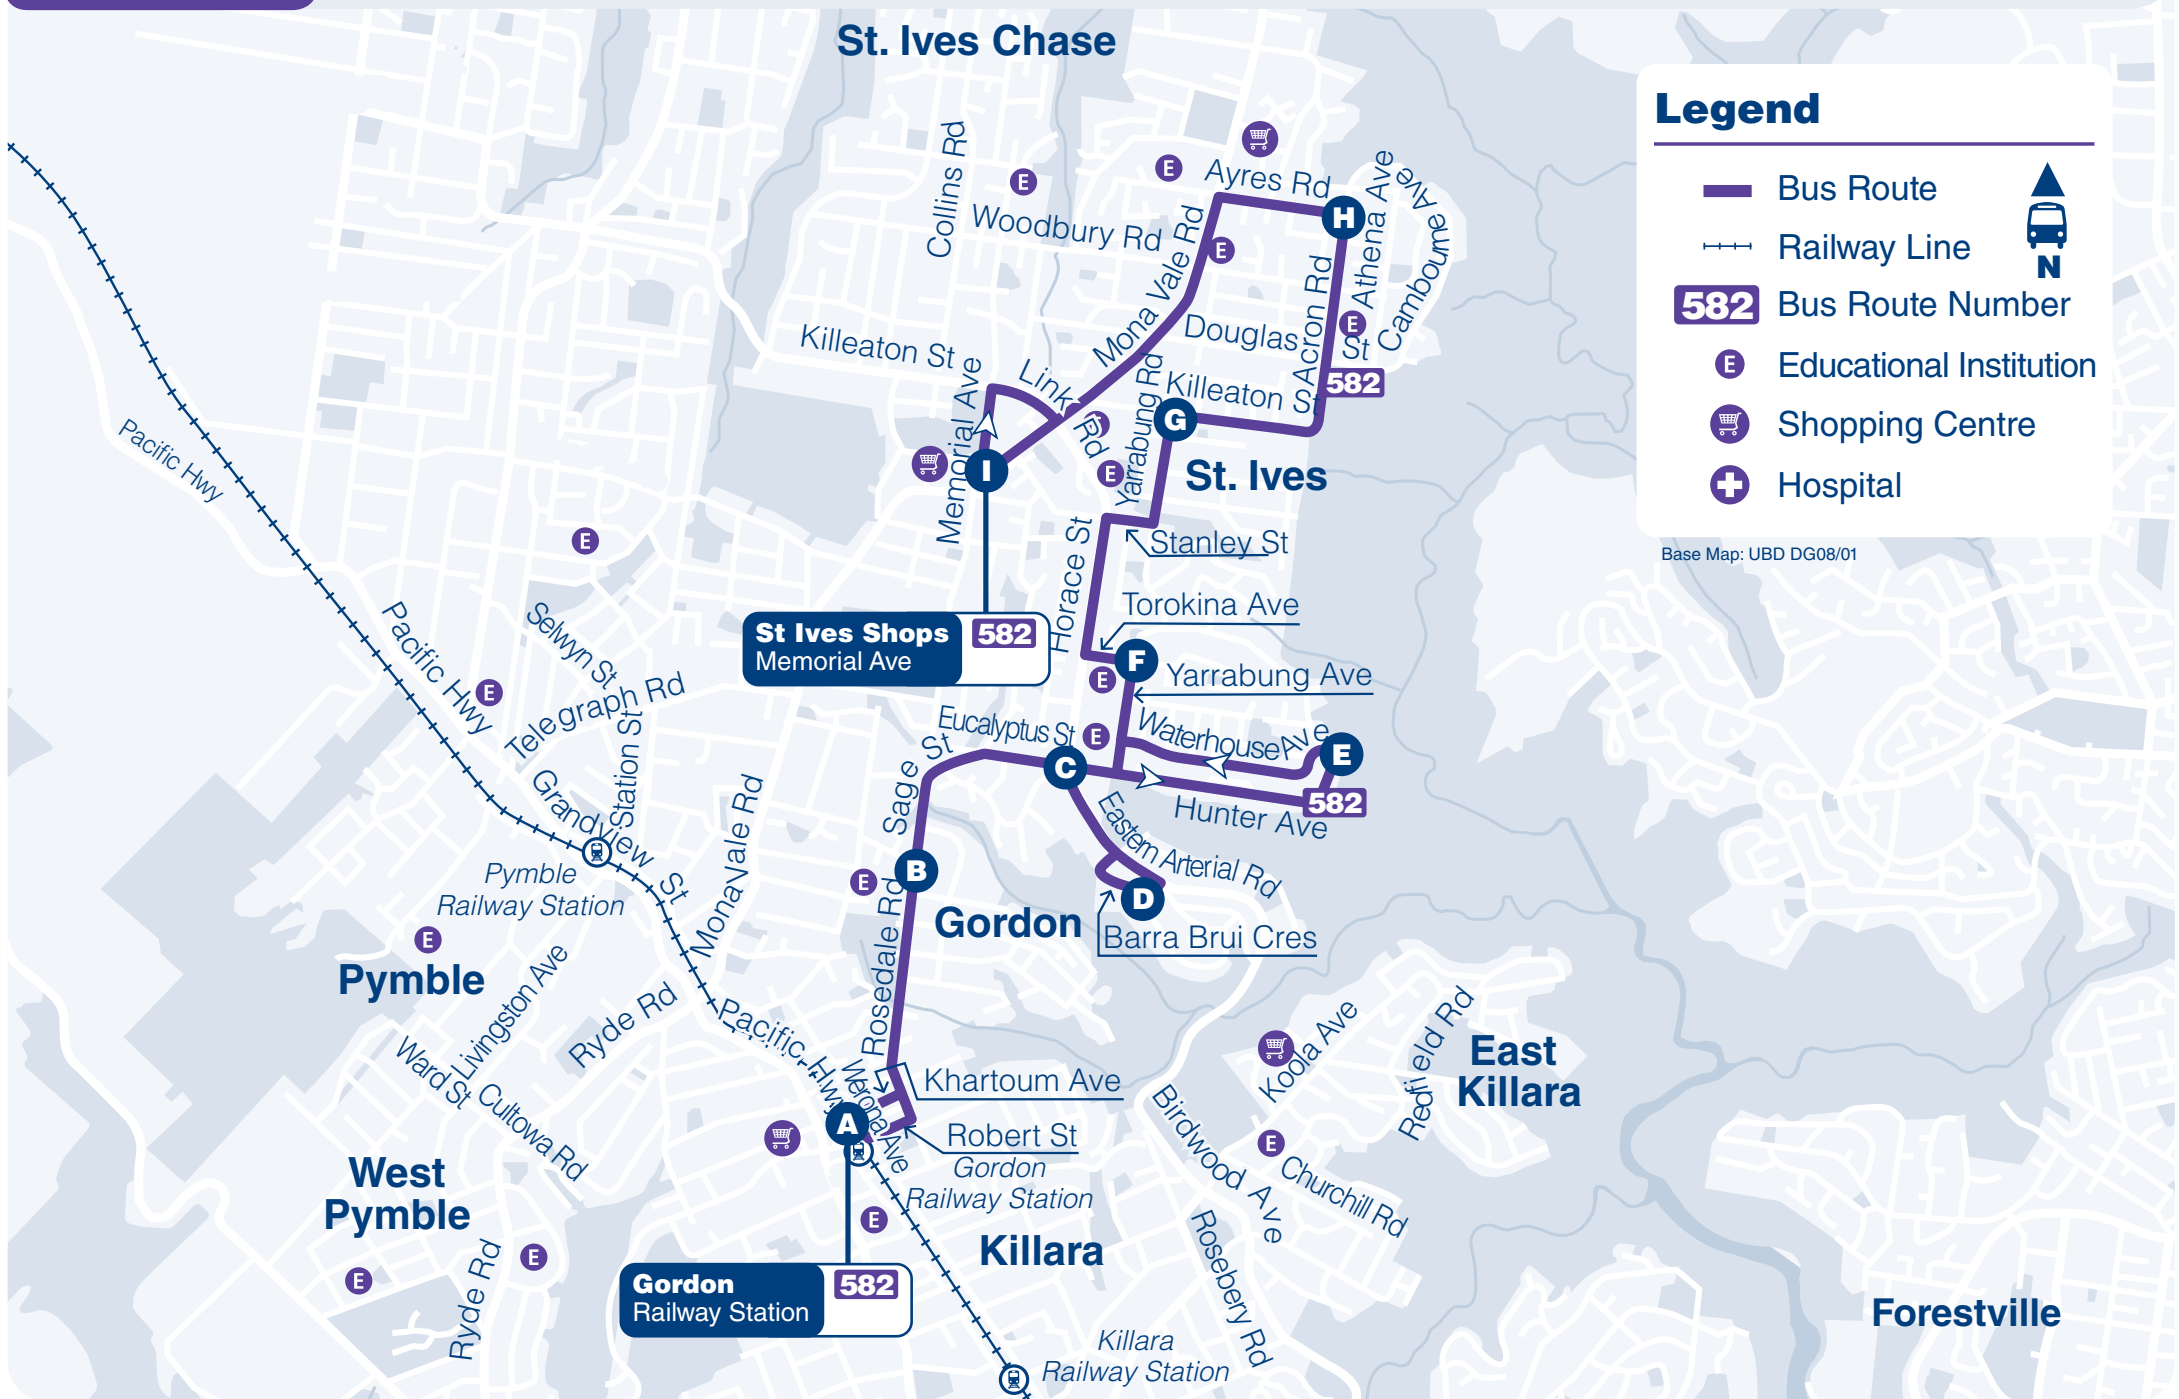

Route
582

Bus Route Map

Legend

- Bus Route
- Railway Line
- 582** Bus Route Number
- Educational Institution
- Shopping Centre
- Hospital

Base Map: UBD DG08/01

Monday to Friday

map ref	Route Number	582	582	582	582	582	582	582	582	582
		am	am	am	am	am	am	am	am	am
A	Gordon Station (Werona Ave)	6.37	6.52	7.09	7.41	8.00	9.00	9.41	10.50	11.47
B	Gordon East Public School	6.39	6.54	7.11	7.43	8.02	9.02	9.43	10.52	11.49
C	Horace & Eucalyptus Sts	6.41	6.56	7.13	7.45	8.05	9.03	9.46	10.55	11.52
D	Barra Brui Cres	9.07	9.48	11.54
E	Hunter & Waterhouse Aves	8.08	9.12	9.53	10.58	11.59
F	Torokina & Yarrabung Rds	8.12	9.14	9.57	11.02	12.03
G	Yarrabung & Killeaton Rds	8.16	9.18	10.01	11.06	12.07
H	Ayres & Acron Rds	6.48	7.07	7.22	7.54	8.21	9.23	10.06	11.11	12.12
I	St Ives Shops (Memorial Ave)	8.27	9.29	10.12	11.17	12.18

Explanations

 – Accessible buses operate this service (For operational requirements TransdevTSL reserves the right to substitute conventional buses).

Monday to Friday Cont.										
map ref	Route Number	582	582	582	582	582	582	582	582	582
		pm	pm	pm	pm	pm	pm	pm	pm	pm
A	Gordon Station (Werona Ave)	12.51	1.49	2.52	3.40	3.56	4.30	4.54	5.38	6.02
B	Gordon East Public School	12.53	1.51	2.58	3.46	3.58	4.32	4.56	5.40	6.04
C	Horace & Eucalyptus Sts	12.56	1.54	3.01	3.49	4.01	4.35	4.59	5.43	6.07
D	Barra Brui Cres	1.56	3.03	3.51	4.37	5.01	5.45	6.13
E	Hunter & Waterhouse Aves	12.59	2.01	3.10	3.57	4.42	5.06	5.50	6.14
F	Torokina & Yarrabung Rds	1.03	2.05	3.22	4.01	4.46	5.10	5.54	6.18
G	Yarrabung & Killeaton Rds	1.07	2.09	3.25	4.05	4.06	4.50	5.14	5.58	6.22
H	Ayres & Acron Rds	1.12	2.14	3.30	4.10	4.11	4.55	5.19	6.03	6.27
I	St Ives Shops (Memorial Ave)	1.18	2.20	4.17	5.01	5.25