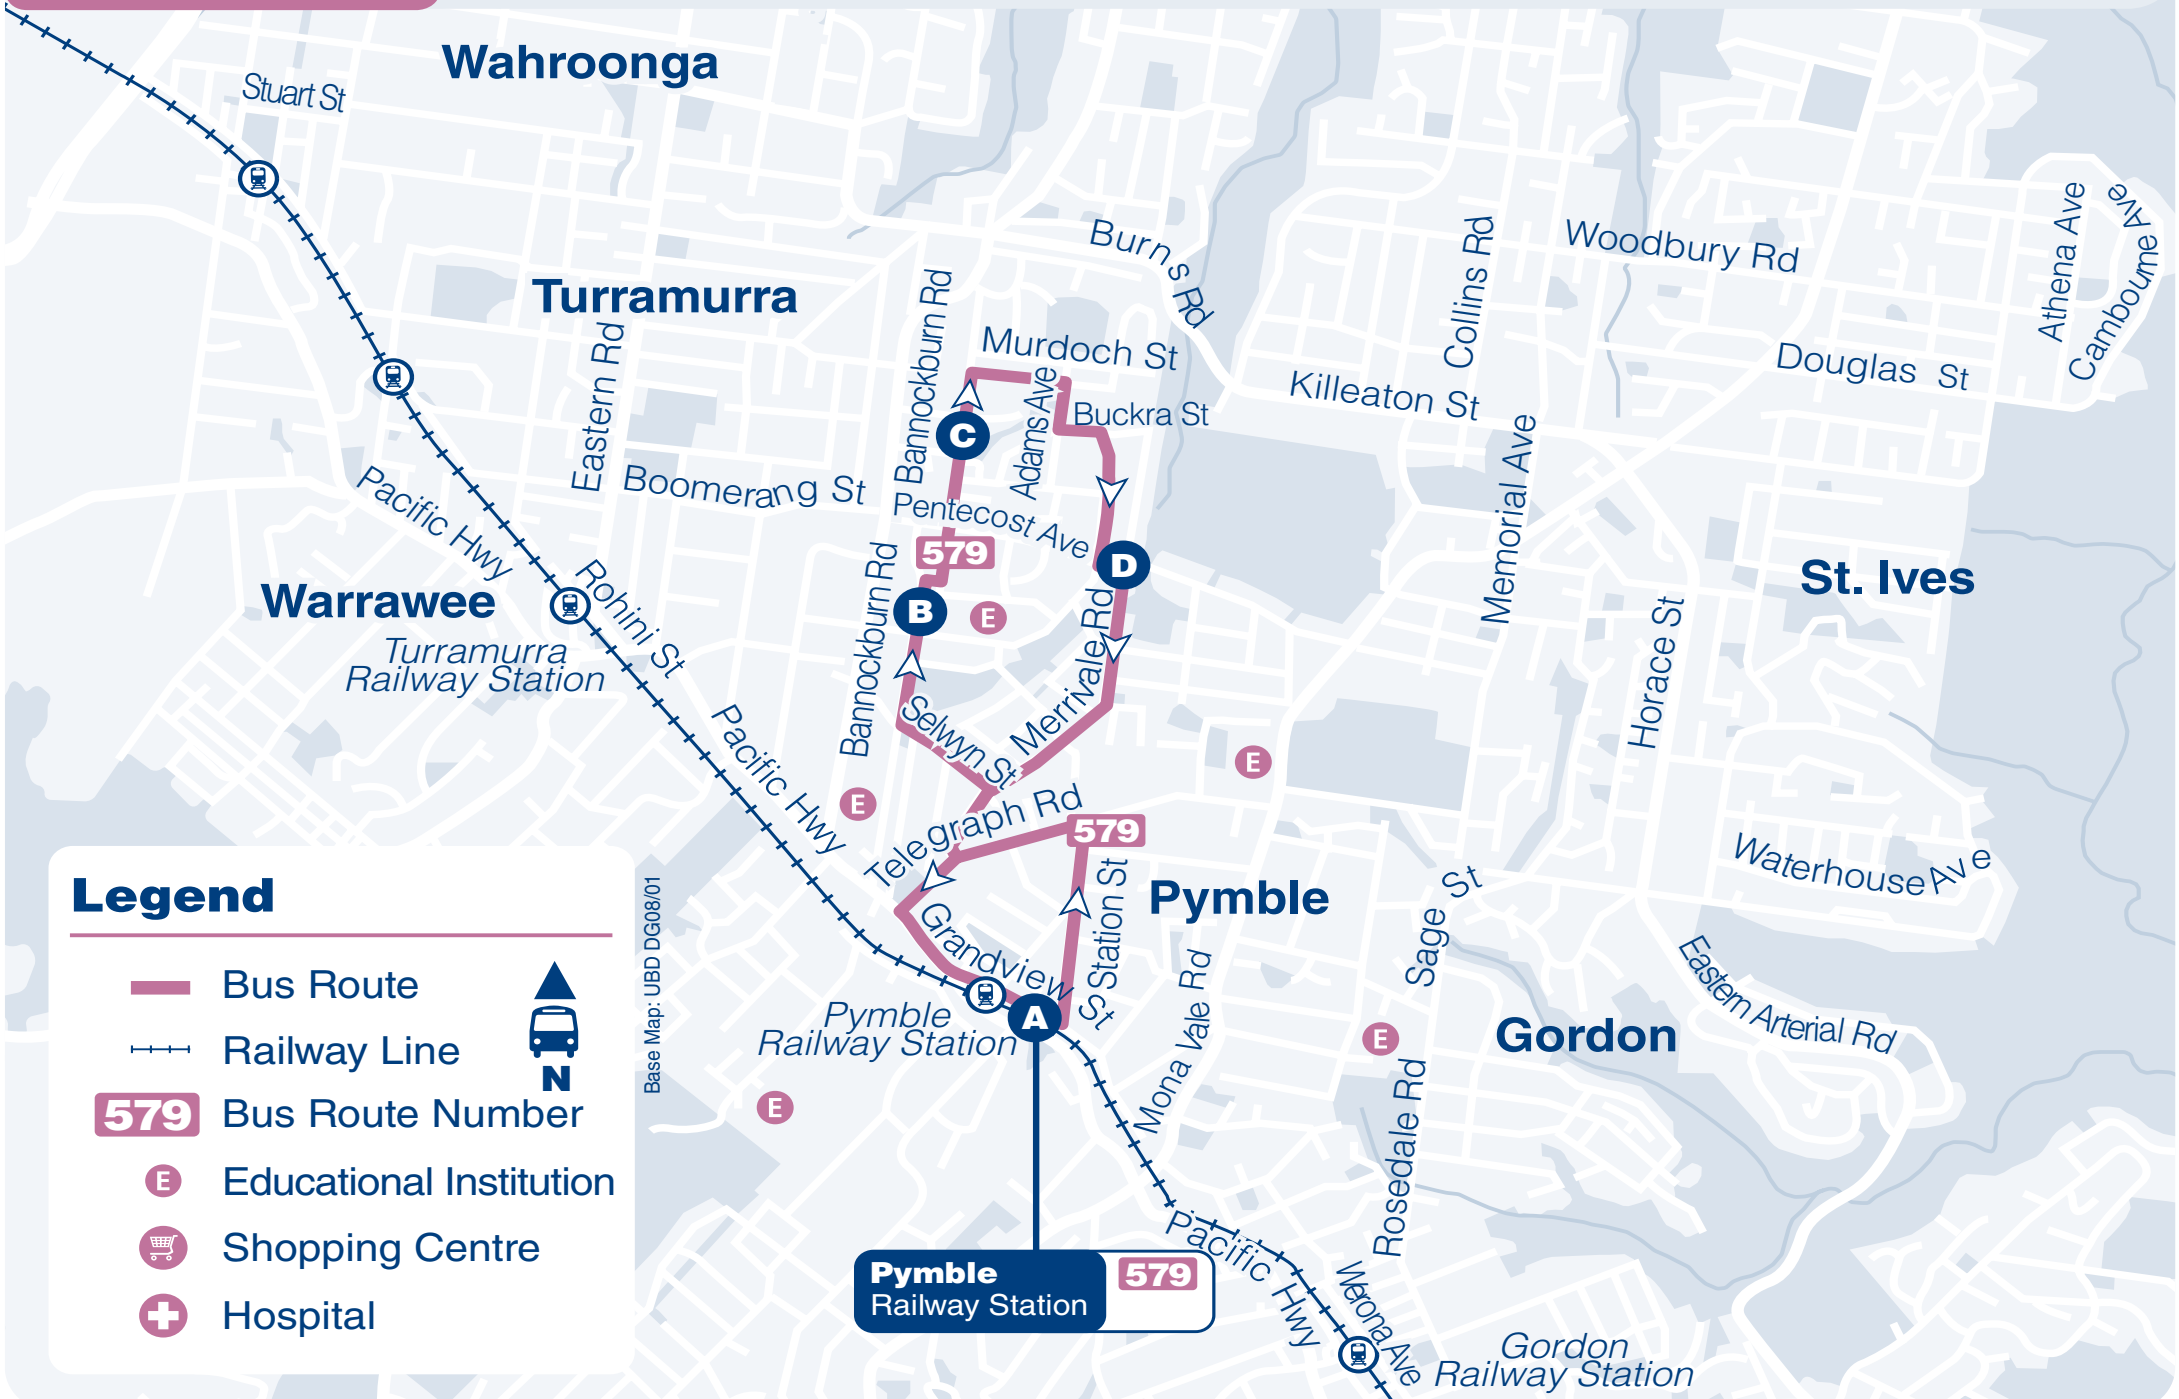

**Route
579**

Bus Route Map

Wahroonga

Turrumurra

Warrawee

St. Ives

Pymble

Gordon

Legend

- Bus Route
- Railway Line
- Bus Route Number
- Educational Institution
- Shopping Centre
- Hospital

Pymble
Railway Station **579**

Base Map: UBD DG08/01