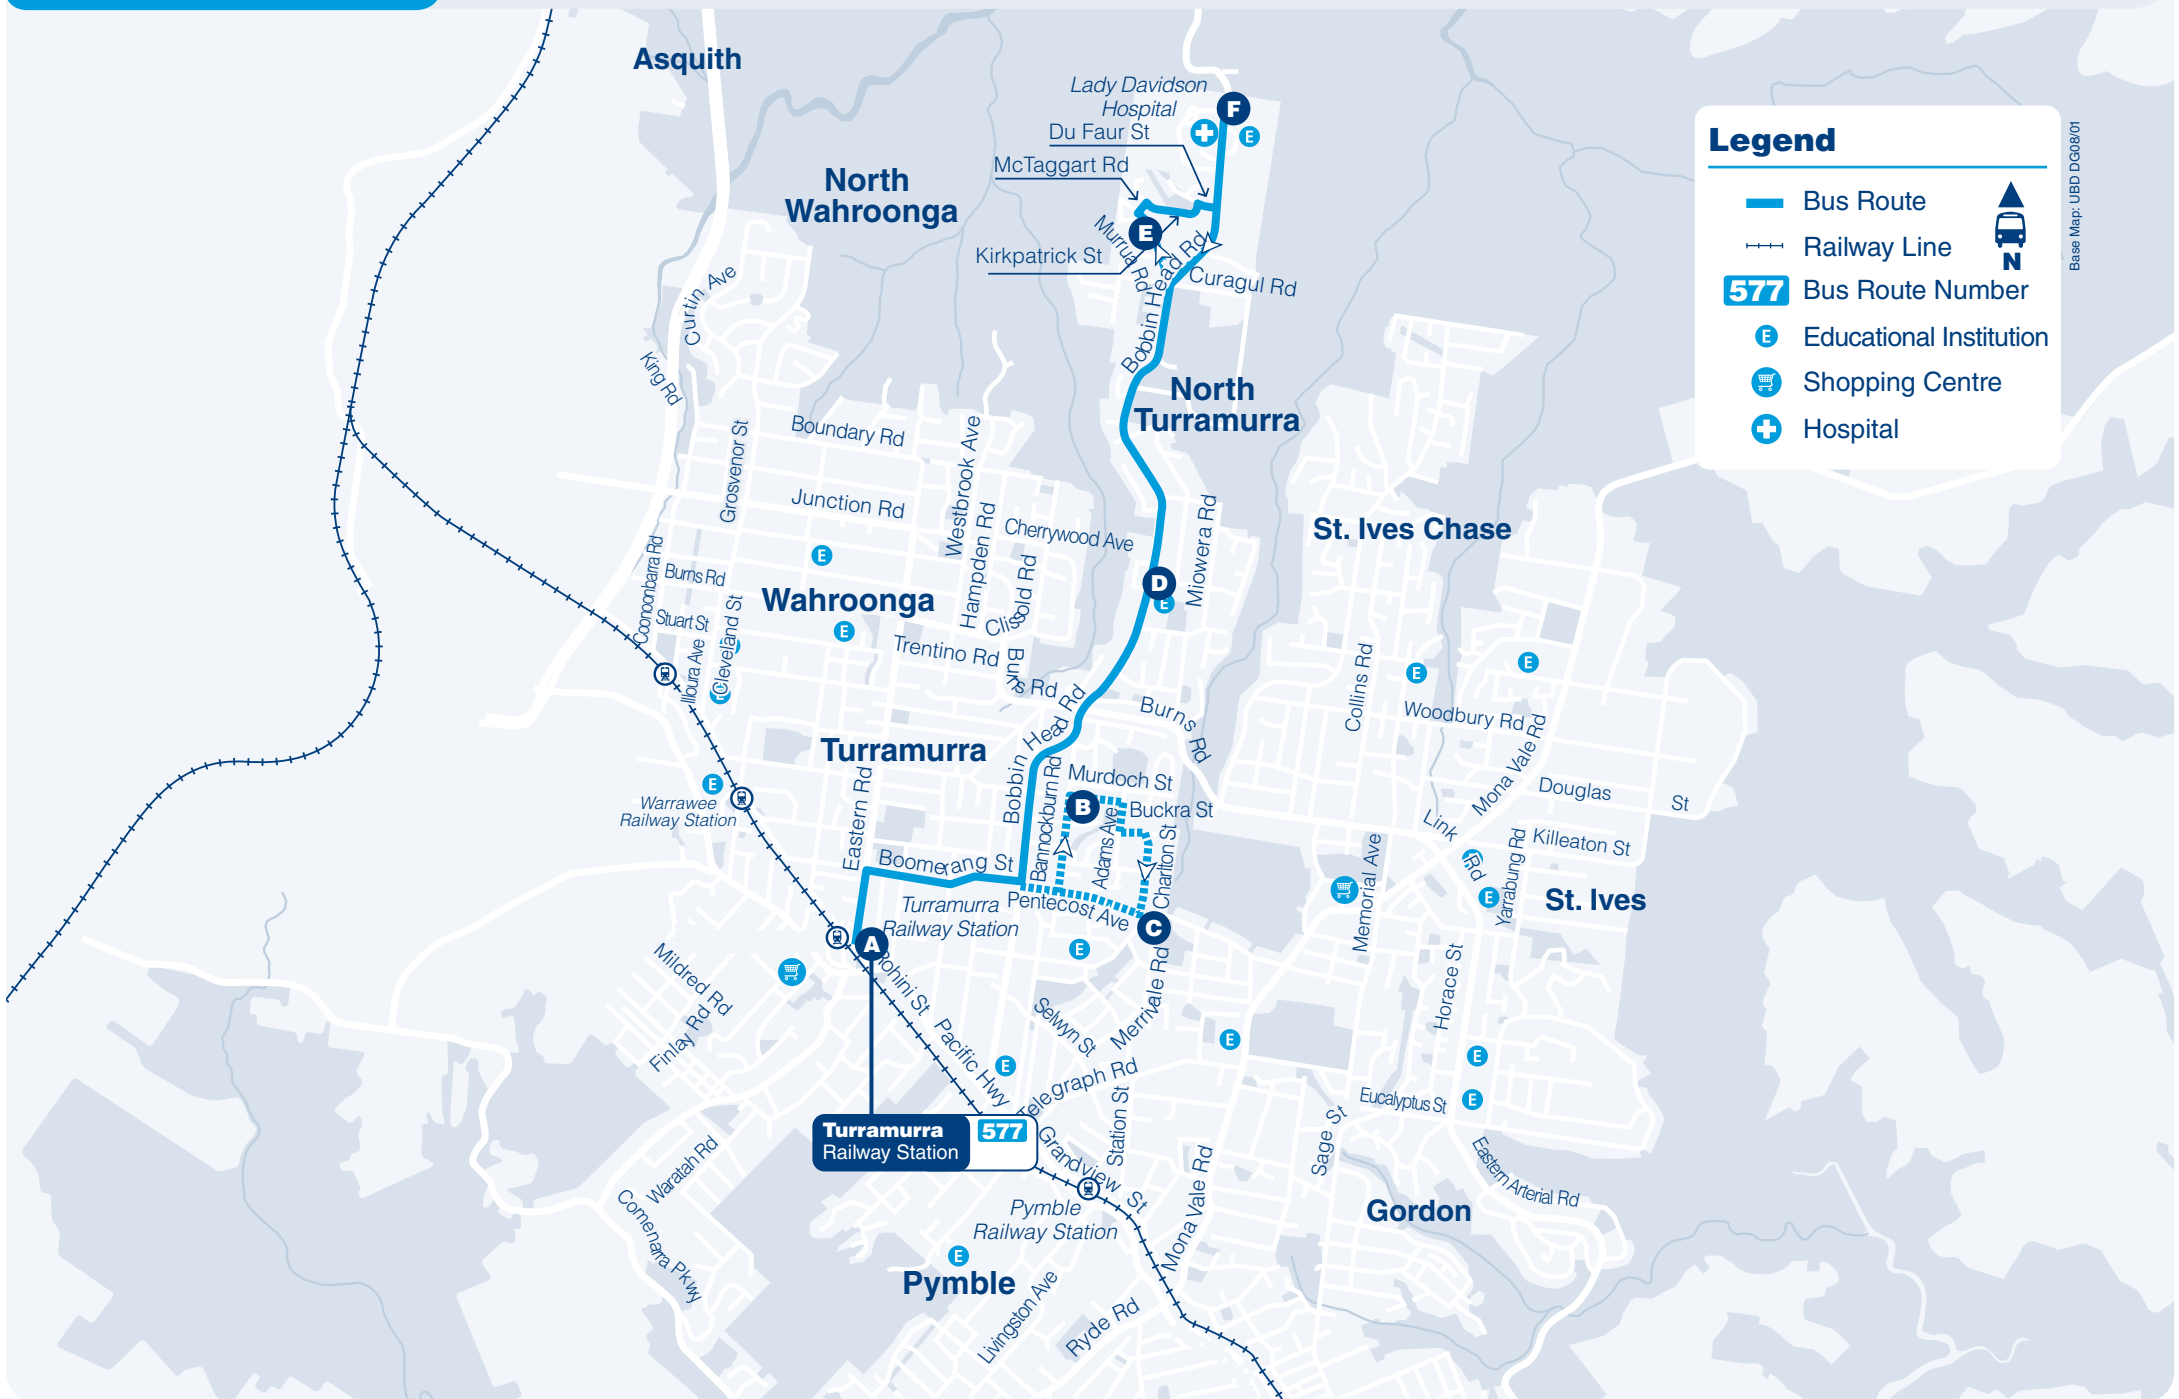

Route
577

Bus Route Map

Legend

- Bus Route
- Railway Line
- Bus Route Number
- Educational Institution
- Shopping Centre
- Hospital

Base Map: UBD DG0801

Turramurra
Railway Station

577

Monday to Friday

map ref	Route Number	577	577	577	577	577	577	577	577	577
		am	am	am	am	am	am	am	am	am
A	Turrumurra Station (Rohini St)	5.52	6.32	6.48	7.02	7.16	7.30	8.06	8.29	9.17
B	Murdoch St
C	Charlton St & Pentecost Ave
D	North Turrumurra Shops	5.57	6.37	6.53	7.07	7.23	7.40	8.15	8.43	9.23
E	Princess Juliana Lodge	8.23	8.55
F	Kuring-gai High School	6.01	6.41	6.57	7.11	7.27	7.44	8.28	9.00	9.27
E	Princess Juliana Lodge	6.04	6.44	7.01	7.15	7.31	7.48	9.31
D	North Turrumurra Shops	6.10	6.51	7.07	7.21	7.37	7.54	8.33	9.05	9.38
A	Turrumurra Station (Rohini St)	6.18	7.00	7.18	7.32	7.49	8.03	8.42	9.15	9.46

Explanations

 – Accessible buses operate this service (For operational requirements TransdevTSL reserves the right to substitute conventional buses).

Monday to Friday Cont.

map ref	Route Number	577	577	577	577	577	577	577	577	577
		am	am	am	am	pm	pm	pm	pm	pm
A	Turrumurra Station (Rohini St)	10.15	10.44	11.15	11.45	12.25	1.25	1.55	2.25	2.54
B	Murdoch St	10.49	11.50	2.00
C	Charlton St & Pentecost Ave	10.52	11.53	2.03
D	North Turrumurra Shops	10.21	11.21	12.31	1.31	2.31	3.00
E	Princess Juliana Lodge
F	Kuring-gai High School	10.25	11.25	12.35	1.35	2.35	3.04
E	Princess Juliana Lodge	10.28	11.28	12.38	1.38	2.38	3.07
D	North Turrumurra Shops	10.34	11.34	12.44	1.44	2.44	3.13
A	Turrumurra Station (Rohini St)	10.42	10.57	11.42	11.58	12.52	1.52	2.08	2.52	3.21