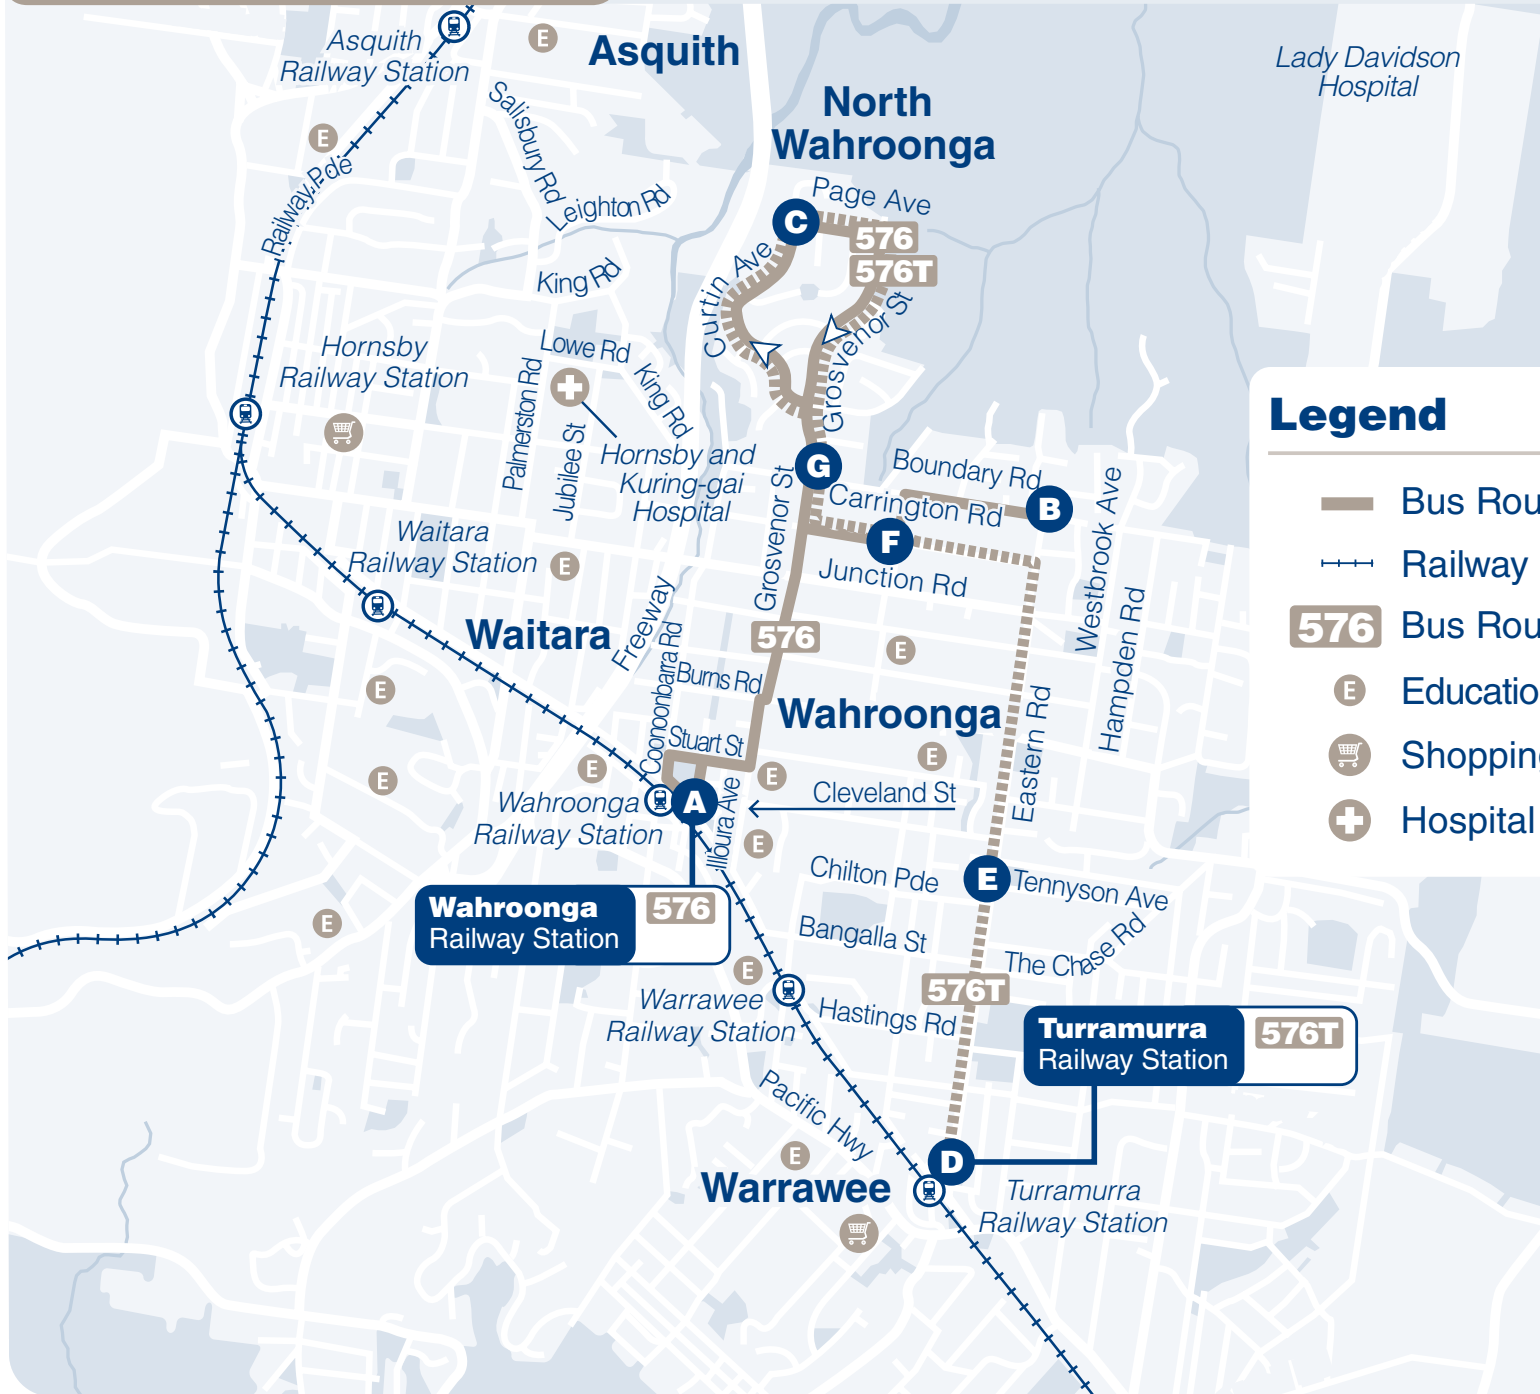

Route 576/576T

Bus Route Map

Legend

- Bus Route
- Railway Line
- 576** Bus Route Number
- E** Educational Institution
- Shopping Centre
- Hospital

Base Map: UBD DG08/01

Monday to Friday

map ref	Route Number	576	576	576	576	576	576	576	576
		am	am	am	am	am	am	pm	pm
A	Wahroonga Station	7.00	7.31	8.37	3.35	3.55
B	Boundary & Eastern Rds	7.07	7.36	7.46	8.15	8.42
C	North Wahroonga Loop	6.39	7.12	7.41	7.51	8.20	8.47	3.40	4.00
B	Boundary & Eastern Rds	A 3.49	B 4.09
A	Wahroonga Station	6.53	7.26	7.57	8.06	8.37	8.58

Monday to Friday Cont.

map ref	Route Number	576	576	576	576	576	576	576	576
		pm	pm	pm	pm	pm	pm	pm	pm
A	Wahroonga Station	5.05	5.24	5.50	6.12	6.34	6.50	7.17	7.46
B	Boundary & Eastern Rds
C	North Wahroonga Loop	5.10	5.29	5.55	6.17	6.39	6.55	7.22	7.51
B	Boundary & Eastern Rds
A	Wahroonga Station	5.17	5.36	6.02	6.24	6.46

Explanations

A – Bus continues to Turramurra Station via The Chase Rd and Karloo St.

B – Bus continues to Turramurra Station.

 – Accessible buses operate this service (For operational requirements TransdevTSL reserves the right to substitute conventional buses).

Monday to Friday					
map ref	Route Number	576T	576T	576T	576T
		am	am	pm	pm
D	Turrumurra Station	10.20	11.20	1.00	2.00
E	Eastern Rd (Shops)	10.24	11.24	1.04	2.04
F	Carrington Rd	10.26	11.26	1.06	2.06
G	Boundary & Grosvenor Rds	10.27	11.27	1.07	2.07
C	North Wahroonga Loop	10.30	11.30	1.10	2.10
G	Boundary & Grosvenor Rds	10.33	11.33	1.13	2.13
F	Carrington Rd	10.34	11.34	1.14	2.14
E	Eastern Rd (Shops)	10.36	11.36	1.16	2.16
D	Turrumurra Station	10.41	11.41	1.21	2.21