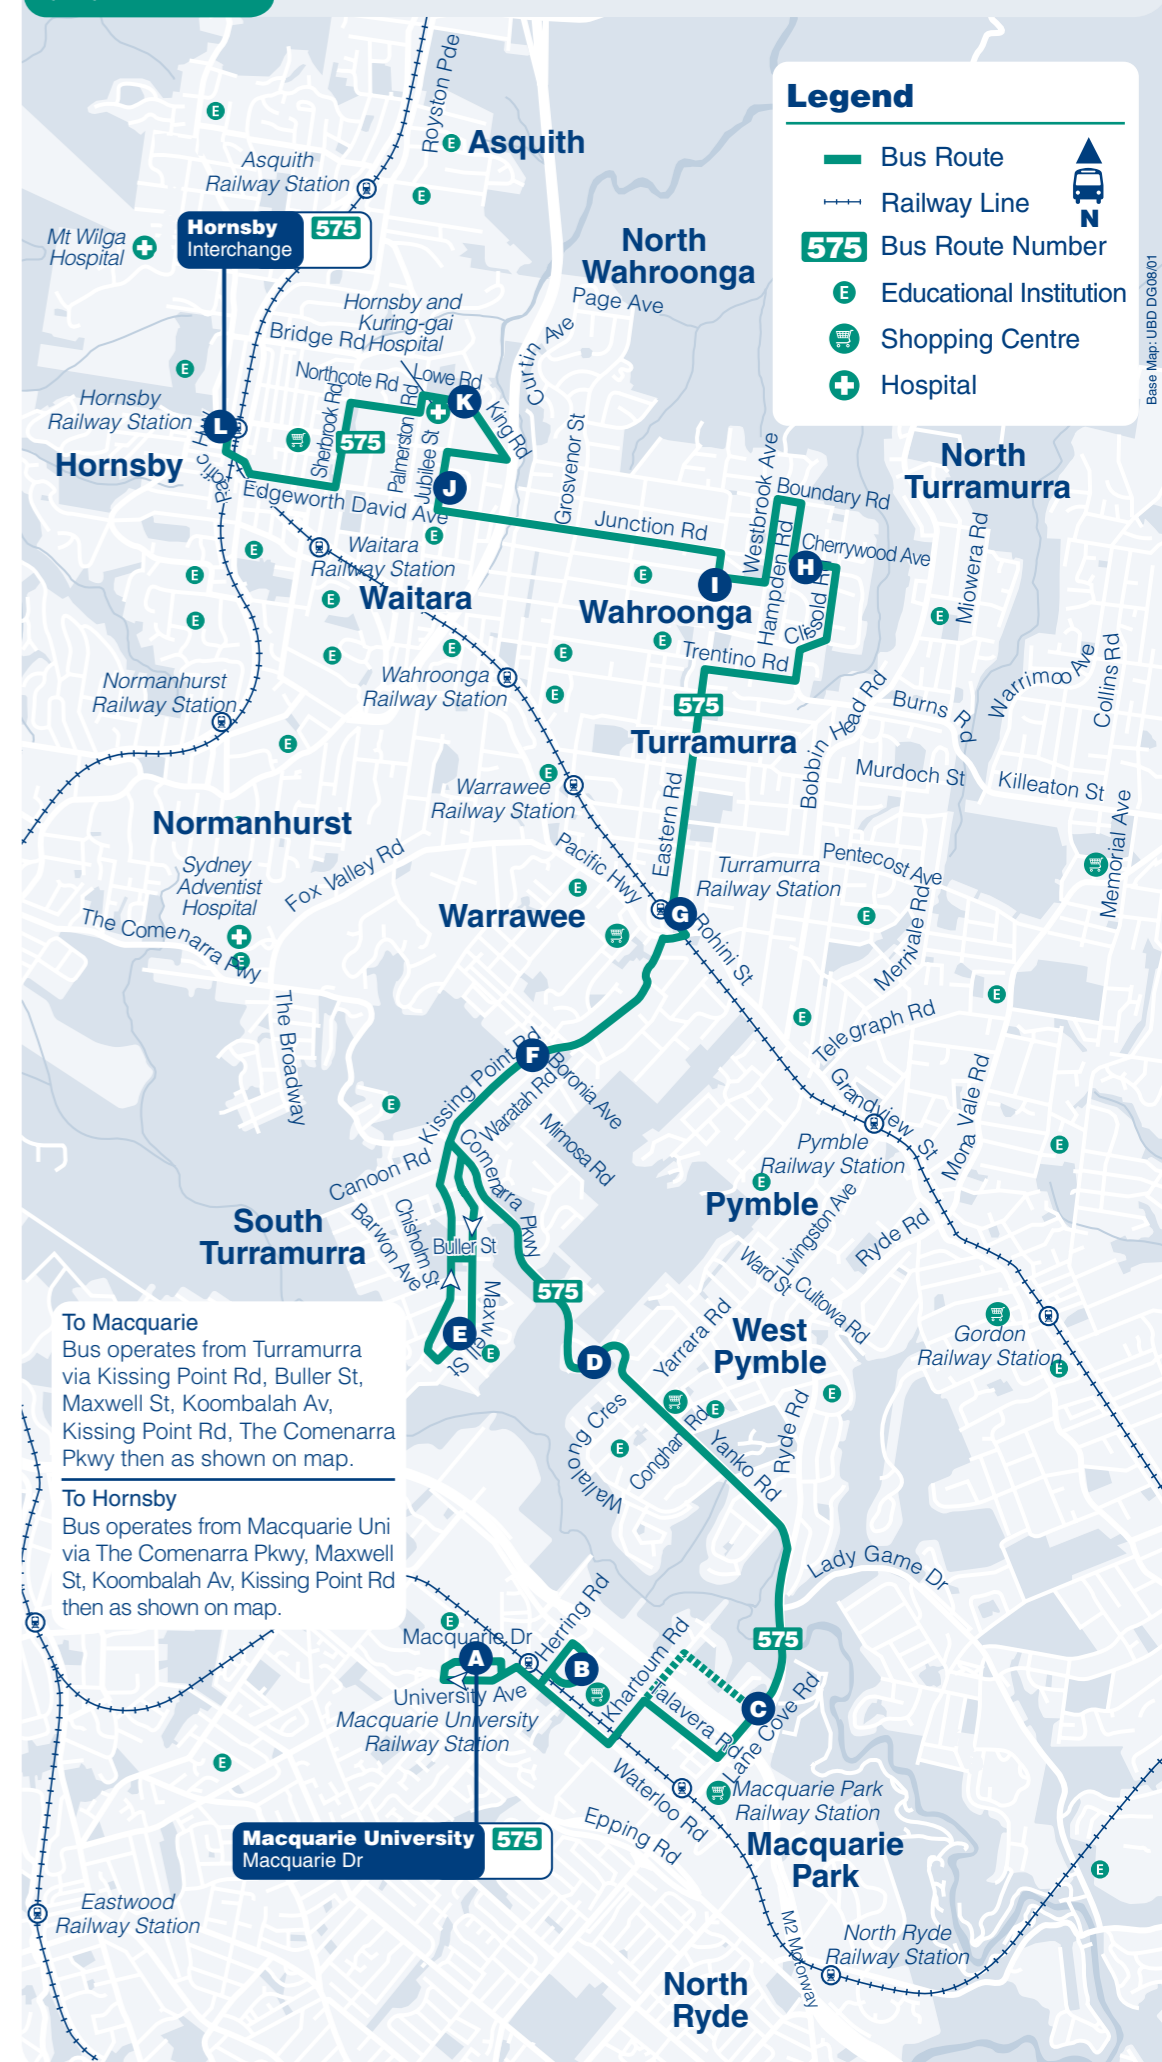

Explanations

A – Bus diverts to West Pymble P.S.

C – Bus diverts via Catalpa Cr, near Godfrey Ave.

♿ – Accessible buses operate this service (For operational requirements TransdevTSL reserves the right to substitute conventional buses).

i Easter Saturday services run to Public Holidays timetable. * No service on Christmas Day.

i See other side for → services to Hornsby

Get your group around town quickly and safely with TransdevTSL - Shorelink Buses bus charter

TransdevTSL - Shorelink Buses has a fleet of nearly 100 modern buses which are capable of fulfilling almost any requirement. Buses can seat up to 57 adult passengers. To discuss your requirements, please telephone us between 8.30am to 5.00pm Monday - Friday on 9457 8888.

To Macquarie
Bus operates from Turramurra via Kissing Point Rd, Buller St, Maxwell St, Koombalah Av, Kissing Point Rd, The Comenarra Pkwy then as shown on map.

To Hornsby
Bus operates from Macquarie Uni via The Comenarra Pkwy, Maxwell St, Koombalah Av, Kissing Point Rd then as shown on map.