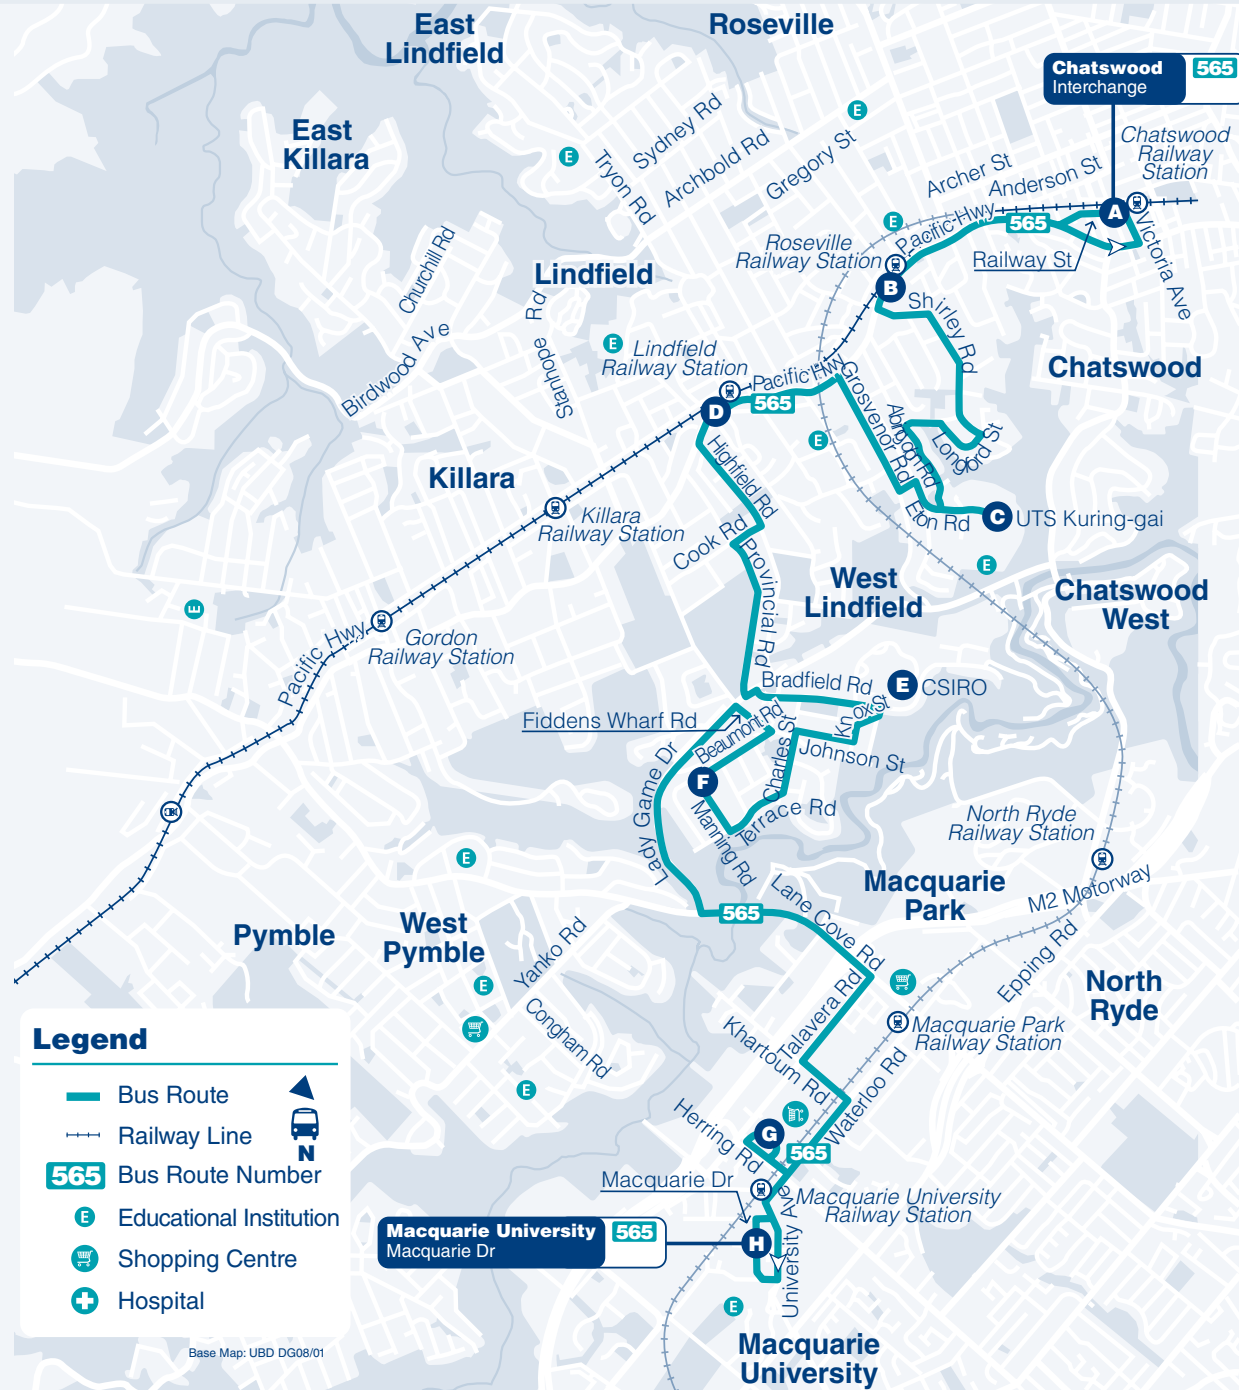

Route
565

Bus Route Map

Legend

- Bus Route
- Railway Line
- 565** Bus Route Number
- Educational Institution
- Shopping Centre
- Hospital

Base Map: UBD DG08/01

Monday to Friday

map ref	Route Number	565	565	565	565	565	565	565	565	565
		am	am	am	am	am	am	am	am	am
A	Chatswood Station (Railway St)	7.37	F8.00	10.15
B	Roseville Station (Pacific Hwy)	7.42	8.10	10.20
C	UTS Kuring-gai	6.40	7.48	8.14	8.19	9.26	10.26	11.05
D	Lindfield Station (Pacific Hwy)	6.47	7.02	7.35	7.55	8.21	8.26	9.33	10.33	11.10
E	West Lindfield (CSIRO)	7.08	7.41	8.01	8.29	8.33	9.41	10.41
F	West Killara (Beaumont Rd)	7.13	7.46	8.06	8.33	8.42	9.45	10.45
G	Macquarie Centre (Herring Rd)	8.46	9.58	10.56
H	Macquarie University	8.50	10.02	10.59

Explanations

F – Bus diverts from Pacific Hwy via Findlay Ave, Alexander Pde, Kings Ave and MacLaurin Pde on school days only.

 – Accessible buses operate this service (For operational requirements TransdevTSL reserves the right to substitute conventional buses).

Explanations

Y – Bus diverts from Lindfield Station via Pacific Hwy, Cecil St, Norfolk St, Spencer Rd, Calvert Ave, Mildura St, Golf Links Rd, Fiddens Wharf Rd to Beaumont Rd.

 – Accessible buses operate this service (For operational requirements TransdevTSL reserves the right to substitute conventional buses).