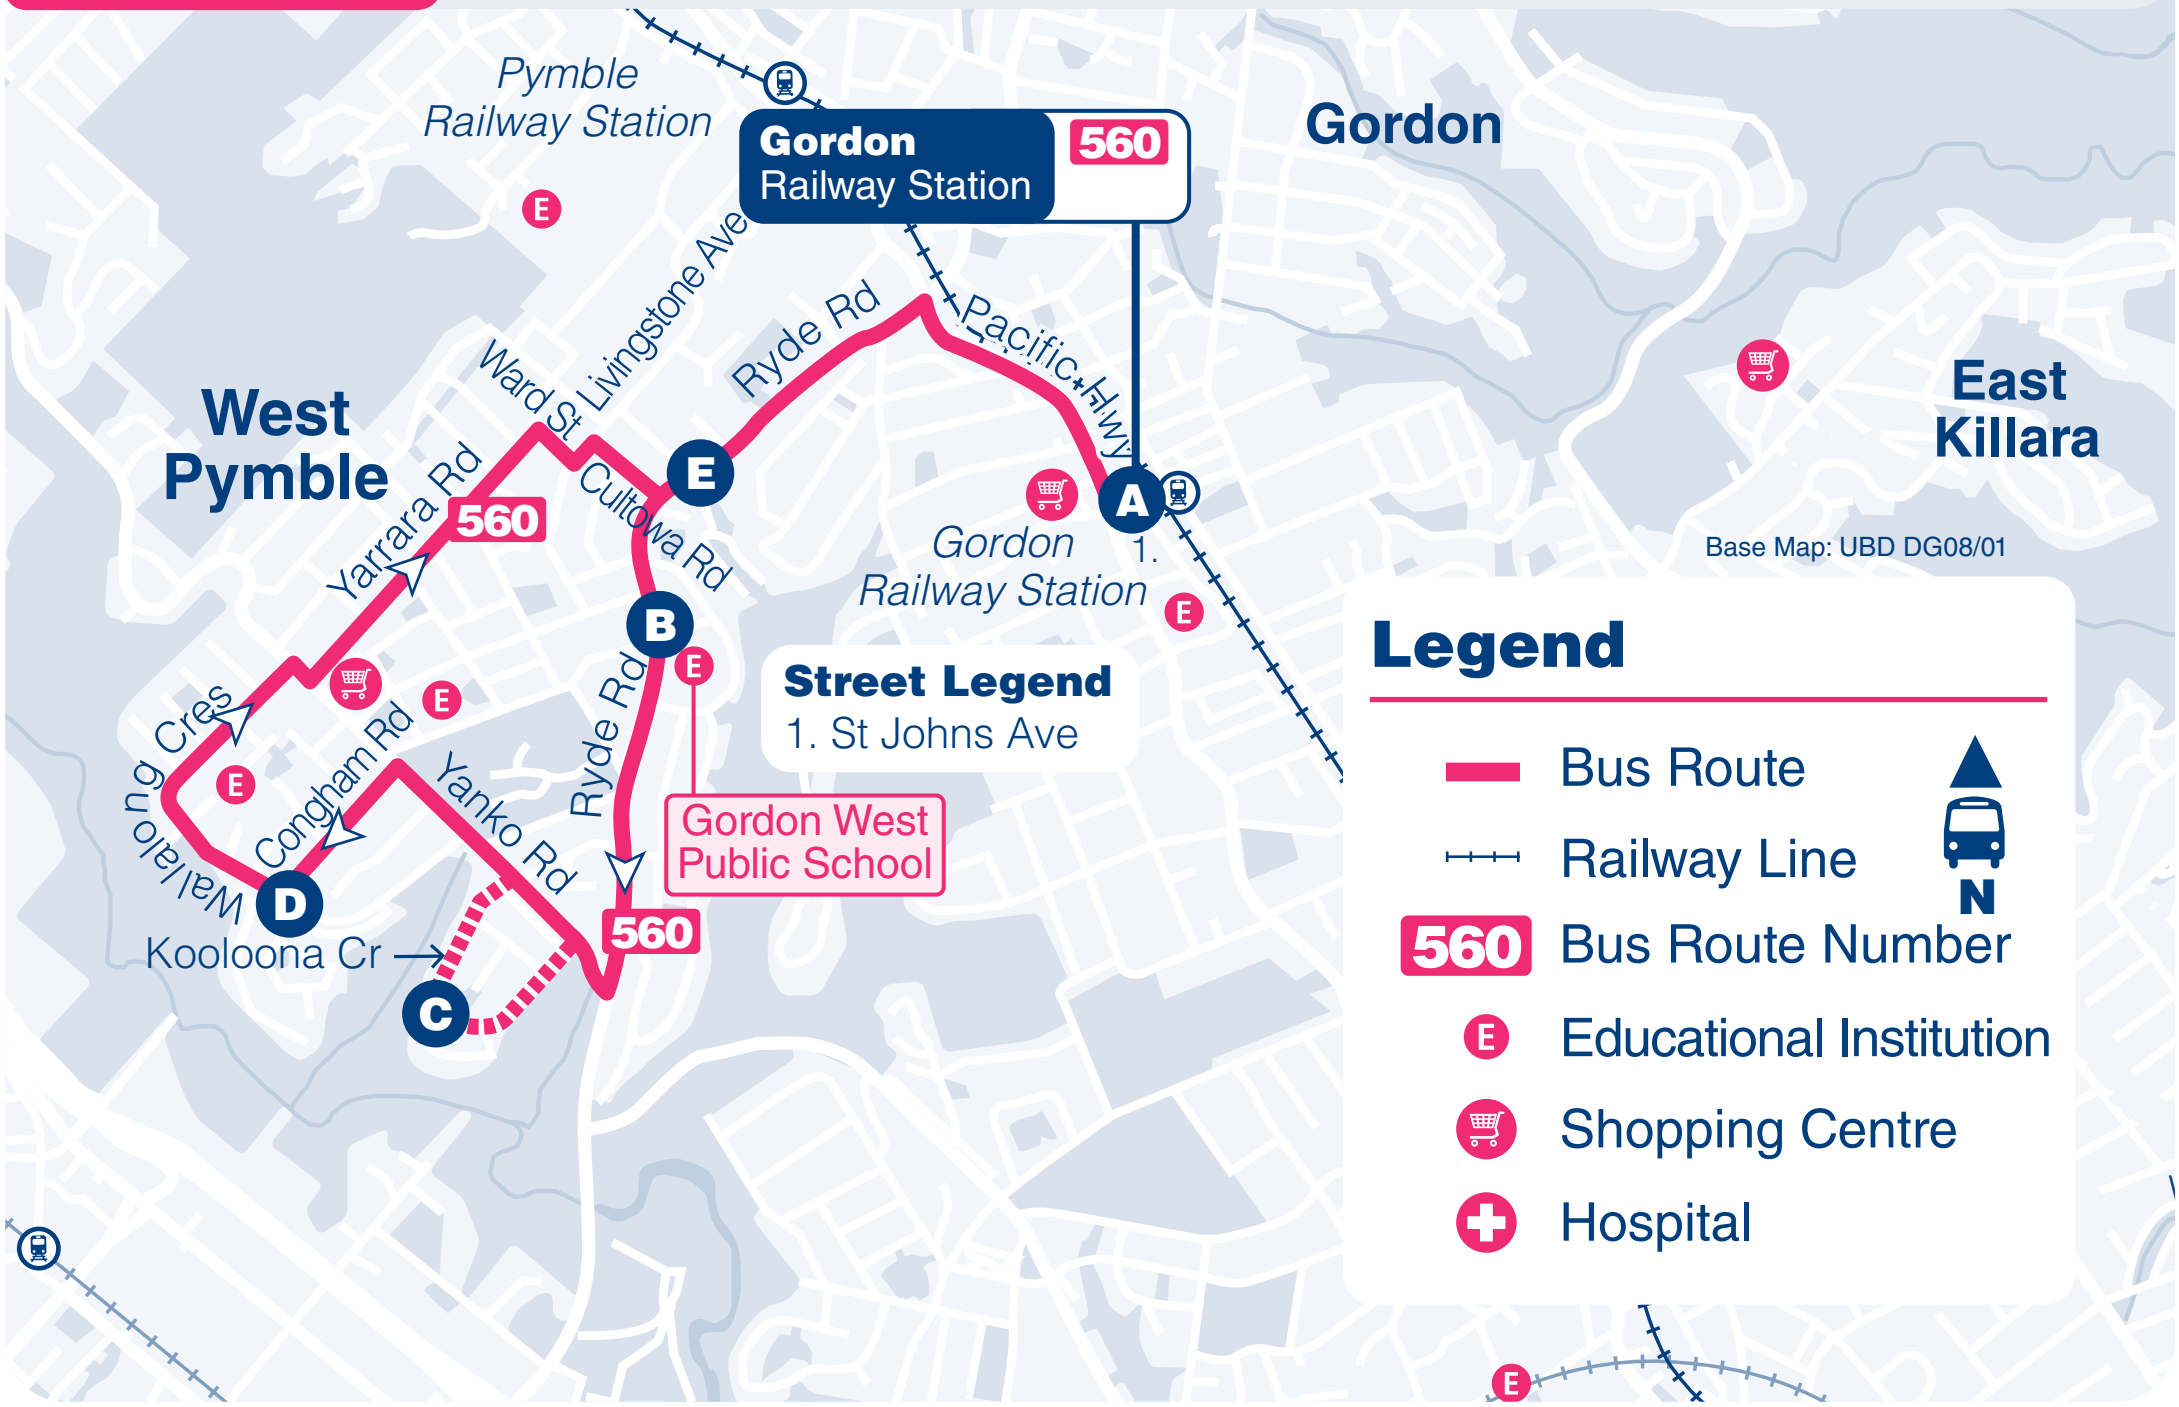

**Route
560**

Bus Route Map

**Gordon
Railway Station** **560**

Gordon

**East
Killara**

**West
Pymble**

Street Legend
1. St Johns Ave

Gordon West
Public School

Legend

-  Bus Route
-  Railway Line
- 560** Bus Route Number
-  Educational Institution
-  Shopping Centre
-  Hospital

Base Map: UBD DG08/01

Monday to Friday										
map ref	Route Number	560	560	560	560	560	560	560	560	
		am	am	am	am	am	am	am	am	
A	Gordon Station (Interchange)	5.58	6.27	6.53	7.15	7.27	7.40	8.38	9.34
B	Gordon West Public School	6.03	6.32	6.58	7.23	7.36	7.49	8.47	9.39
C	Kooloona Loop	7.34	9.43
D	Wallalong Cres & Congham Rd	6.11	6.40	7.08	7.38	7.47	8.06	8.58	9.47
E	Cross St & Ryde Rd	6.16	6.45	7.14	P 7.27	7.43	7.53	8.11	9.04	9.52
A	Gordon Station (Interchange)	6.23	6.52	7.23	7.37	7.52	8.07	8.22	9.14	9.59

Monday to Friday Cont.

map ref	Route Number	560	560	560	560	560	560	560	560	560
		am	am	pm	pm	pm	pm	pm	pm	pm
A	Gordon Station (Interchange)	10.34	11.34	12.34	1.28	2.33	3.20	3.35	4.04	4.25
B	Gordon West Public School	10.39	11.39	12.39	1.33	2.38	3.25	3.41	4.10	4.31
C	Kooloona Loop	10.43	11.43	12.43	1.37	2.42	3.32	3.45
D	Wallalong Cres & Congham Rd	10.47	11.47	12.47	1.41	2.46	3.37	3.50	4.18	R 4.38
E	Cross St & Ryde Rd	10.52	11.52	12.52	1.46	2.51	Q	3.56	4.24	4.47
A	Gordon Station (Interchange)	10.59	11.59	12.59	1.53	2.58	3.48	4.01	4.30

Explanations

Q – Bus diverts via Livingstone Ave and Pacific Hwy.

R – Bus diverts to the corner of Parker Ave and The Comenarra Pkwy at 4.40pm.

 – Accessible buses operate this service (For operational requirements TransdevTSL reserves the right to substitute conventional buses).