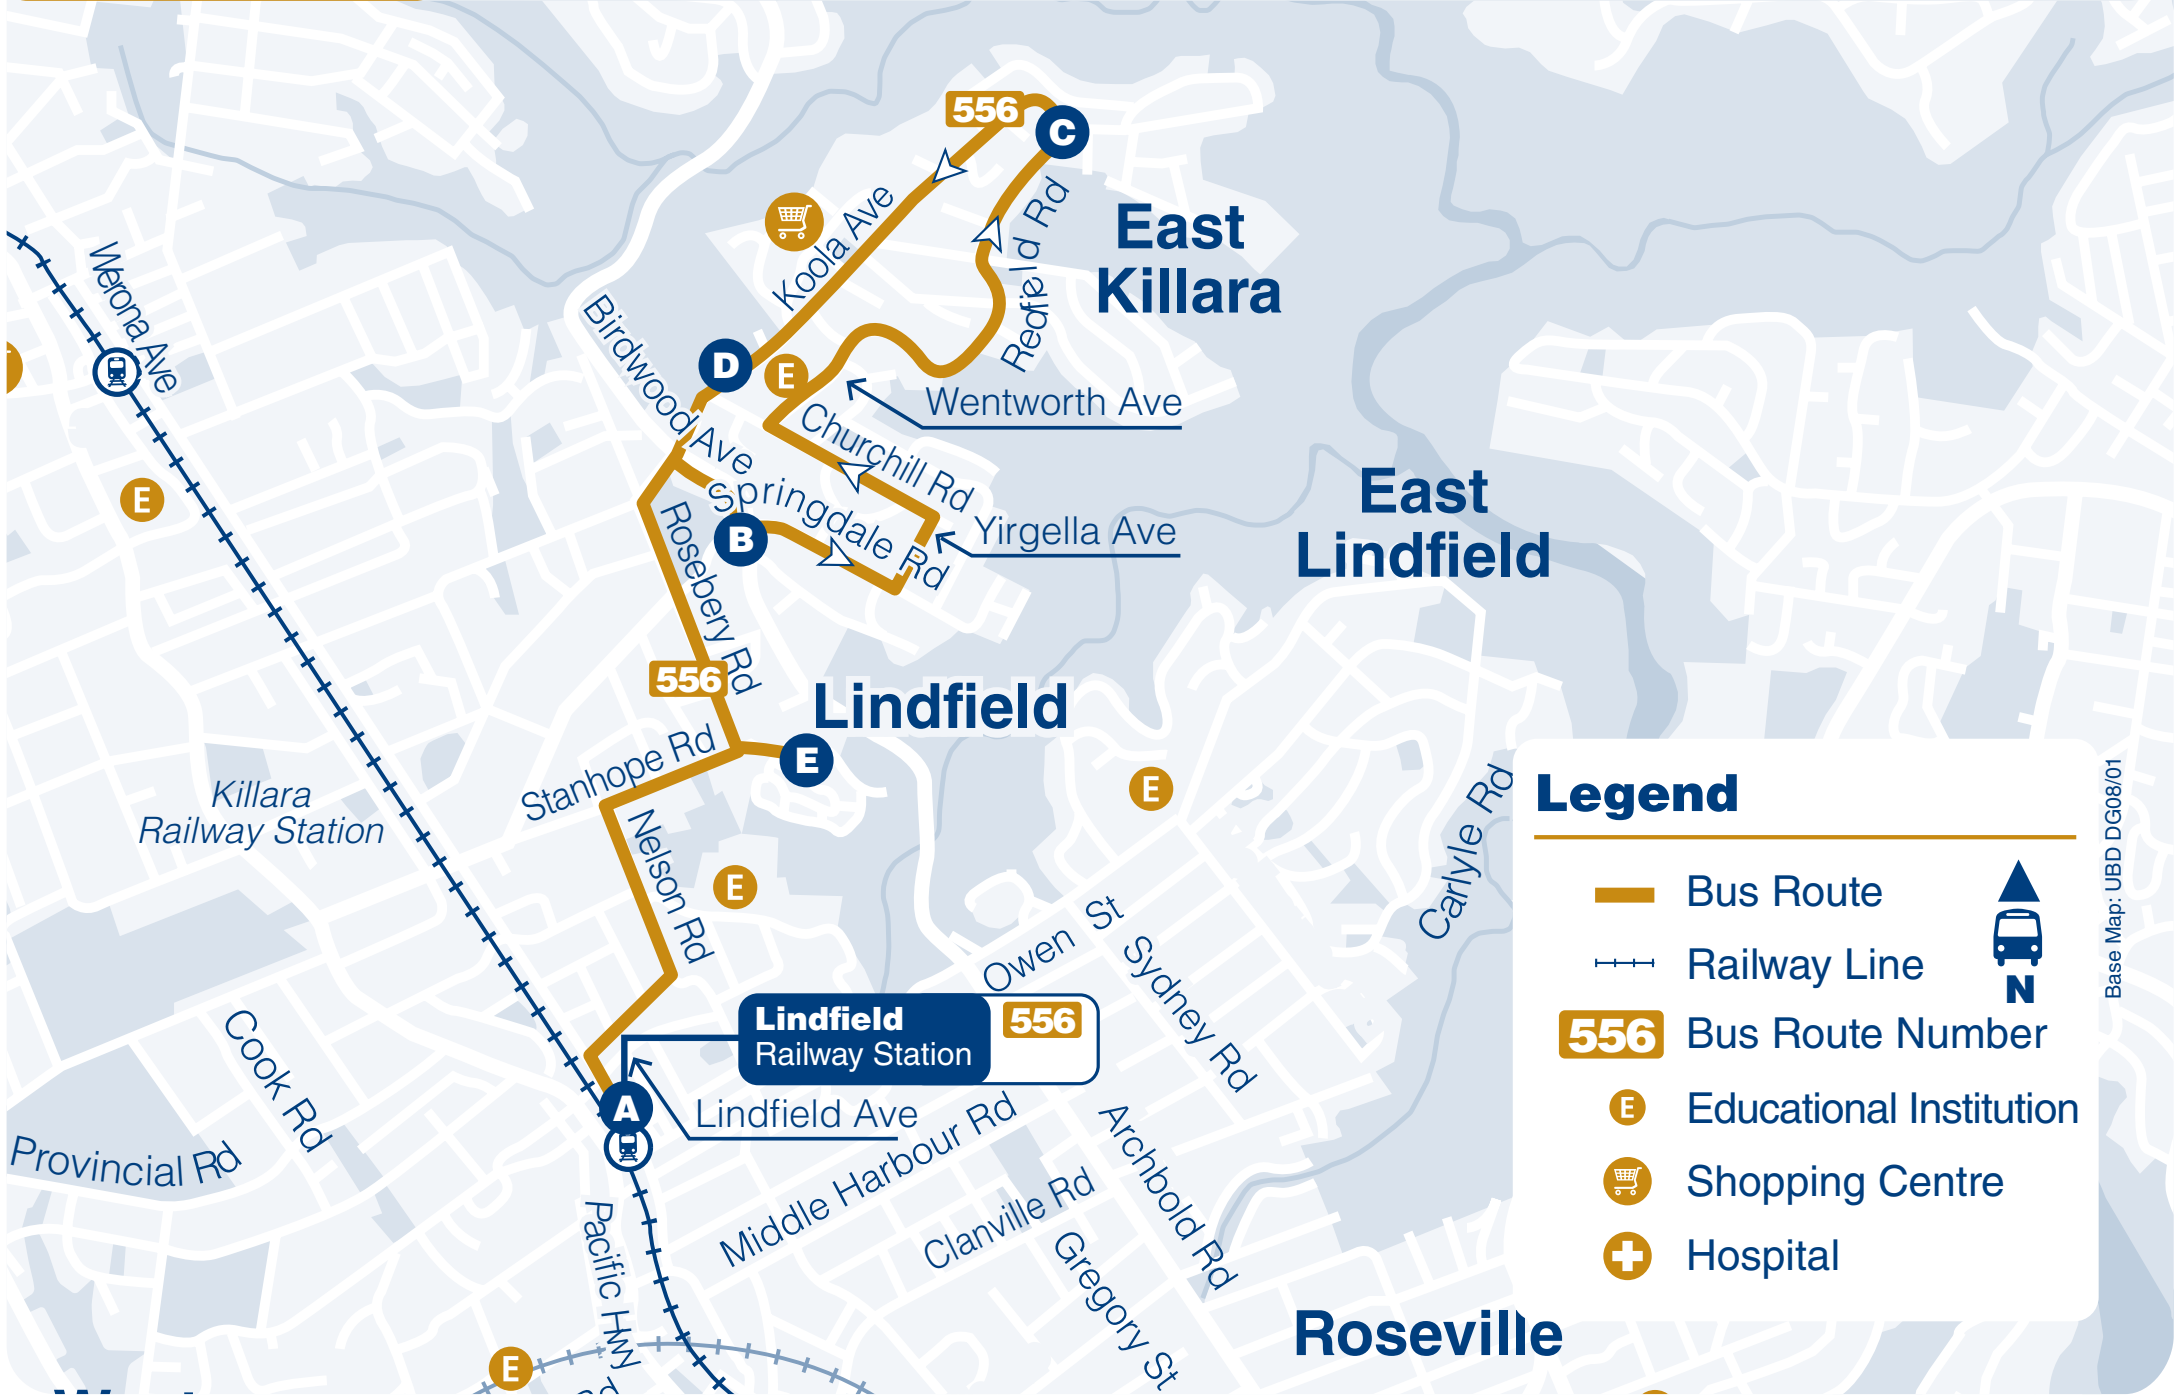

Route 556

Bus Route Map

Legend

- Bus Route
- Railway Line
- Bus Route Number
- Educational Institution
- Shopping Centre
- Hospital

Base Map: UBD DG08/01

Route
556

Lindfield - East Killara - Lindfield (Loop) via Killara

Monday to Friday

map ref	Route Number									
		556	556	556	556	556	556	556	556	
		am	am	am	am	am	am	am	am	
A	Lindfield Station (Lindfield Ave)	6.19	6.48	7.20	7.43	8.18	9.12	10.07	11.07
B	Springdale Rd & Arterial Rd	6.04	6.24	6.53	7.25	7.48	8.23	9.17	10.12	11.12
C	East Killara (Redfield Rd)	6.09	6.29	6.59	7.30	7.53	8.28	9.22	10.17	11.17
D	Koola Ave & Churchill Rd	6.12	6.37	7.02	7.34	7.59	8.30	9.26	10.20	11.20
E	Lourdes Retirement Village	9.33
A	Lindfield Station (Lindfield Ave)	6.42	7.11	7.43	A8.08	B8.48	9.40	10.30	11.30

**Route
556**

**Lindfield - East Killara - Lindfield (Loop)
via Killara**

Monday to Friday Cont.

map ref	Route Number	556	556	556	556	556	556	556	556	
		pm	pm	pm	pm	pm	pm	pm	pm	
A	Lindfield Station (Lindfield Ave)	12.12	1.09	2.09	3.09	3.39	4.15	4.56	5.24	5.53
B	Springdale Rd & Arterial Rd	12.17	1.14	2.14	3.14	3.44	4.20	5.01	5.29	5.58
C	East Killara (Redfield Rd)	12.22	1.19	2.19	3.19	3.49	4.25	5.06	5.34	6.03
D	Koola Ave & Churchill Rd	12.25	1.22	2.22	3.21	3.51	4.28	5.09	5.37	6.06
E	Lourdes Retirement Village	12.29
A	Lindfield Station (Lindfield Ave)	12.35	1.30	2.30	3.30	4.00	4.36	5.17	5.45	6.14

Sundays & Public Holidays*

map
ref

Route Number

556

556

556

556

556