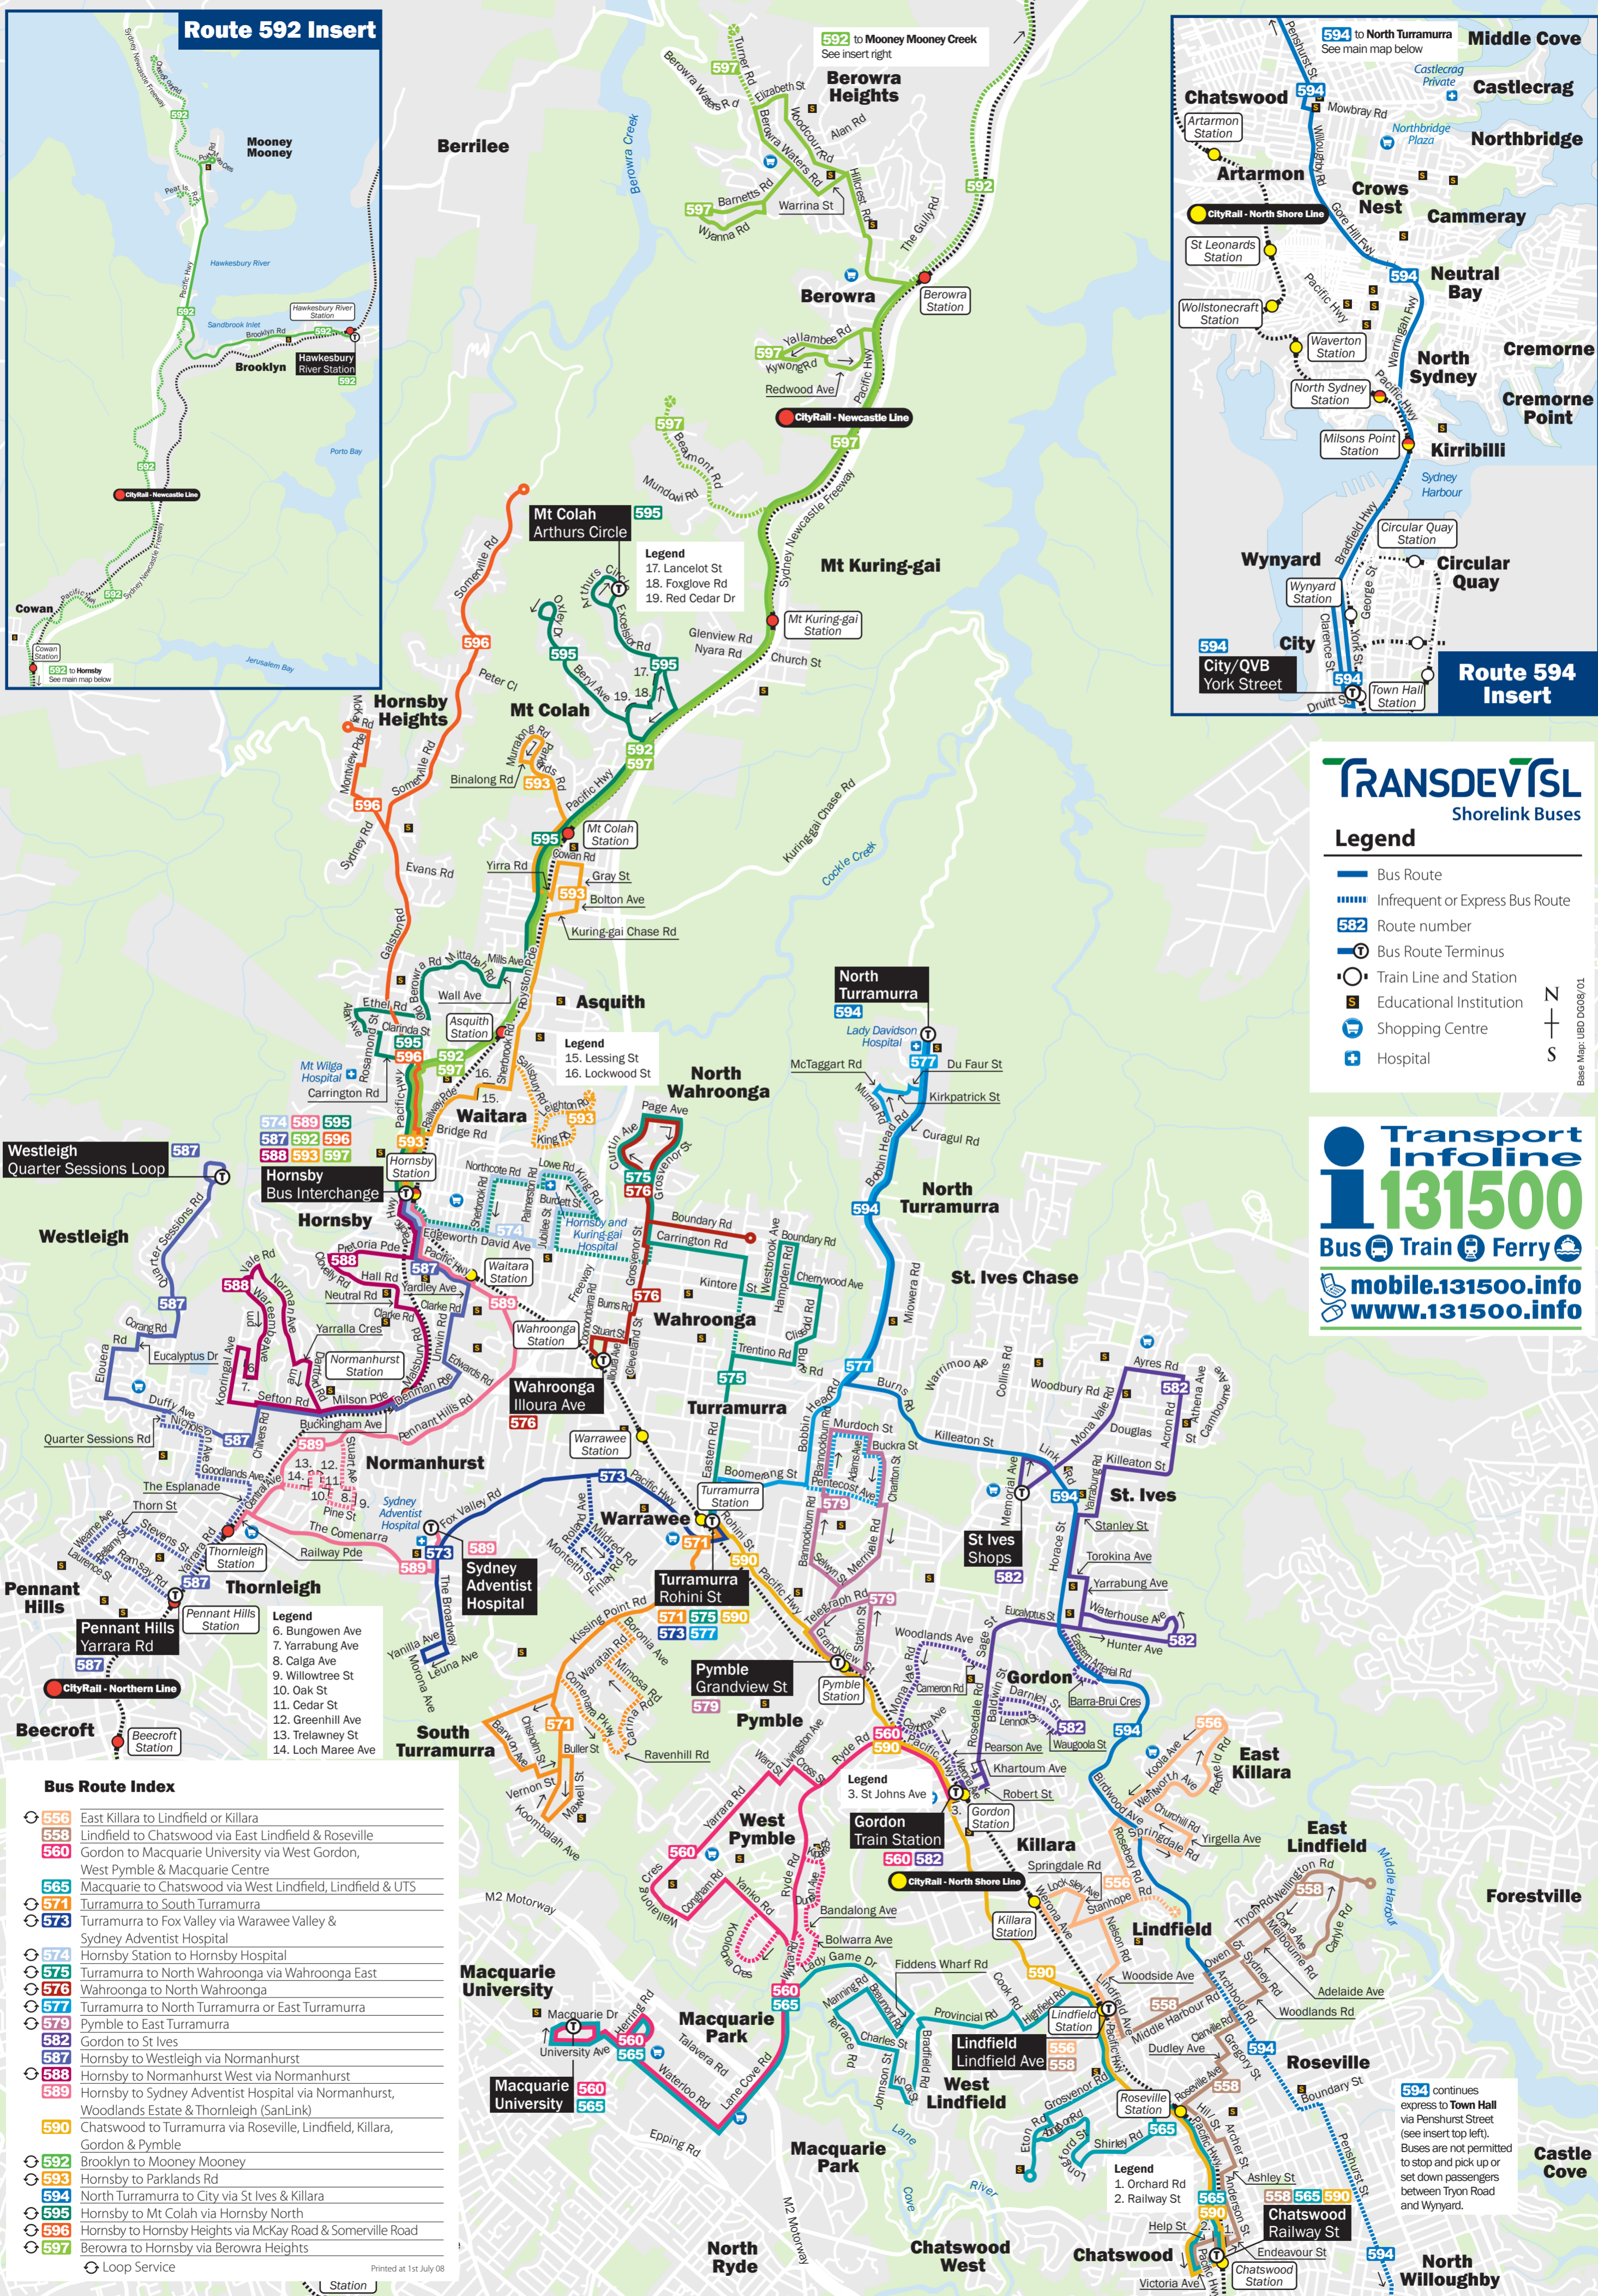

Bus Network Map

Route 592 Insert

Route 594 Insert

TRANSDEV
Shorelink Buses

Legend

- Bus Route
- Infrequent or Express Bus Route
- Route number
- Bus Route Terminus
- Train Line and Station
- Educational Institution
- Shopping Centre
- Hospital

N
+
S

Base Map: UBD 06/08/01

Transport Infoline
131500
Bus Train Ferry
mobile.131500.info
www.131500.info

Bus Route Index

- 556** East Killara to Lindfield or Killara
- 558** Lindfield to Chatswood via East Lindfield & Roseville
- 560** Gordon to Macquarie University via West Gordon, West Pymble & Macquarie Centre
- 565** Macquarie to Chatswood via West Lindfield, Lindfield & UTS
- 571** Turramurra to South Turramurra
- 573** Turramurra to Fox Valley via Warawee Valley & Sydney Adventist Hospital
- 574** Hornsby Station to Hornsby Hospital
- 575** Turramurra to North Warringah via Warringah East
- 576** Warringah to North Warringah
- 577** Turramurra to North Turramurra or East Turramurra
- 579** Pymble to East Turramurra
- 582** Gordon to St Ives
- 587** Hornsby to Westleigh via Normanhurst
- 588** Hornsby to Normanhurst West via Normanhurst
- 589** Hornsby to Sydney Adventist Hospital via Normanhurst, Woodlands Estate & Thornleigh (SanLink)
- 590** Chatswood to Turramurra via Roseville, Lindfield, Killara, Gordon & Pymble
- 592** Brooklyn to Mooney Mooney
- 593** Hornsby to Parklands Rd
- 594** North Turramurra to City via St Ives & Killara
- 595** Hornsby to Mt Colah via Hornsby North
- 596** Hornsby to Hornsby Heights via McKay Road & Somerville Road
- 597** Berowra to Hornsby via Berowra Heights
- Loop Service**

Printed at 1st July 08

594 continues express to **Town Hall** via **Penshurst Street** (see insert top left). Buses are not permitted to stop and pick up or set down passengers between Tryon Road and Wynyard.