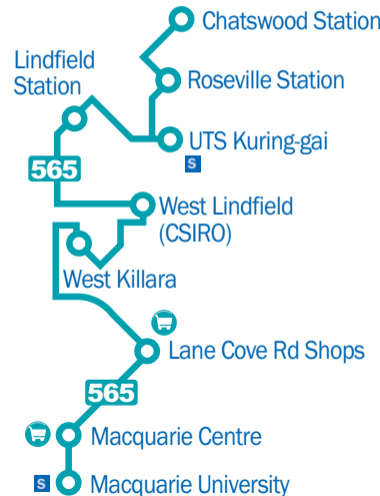

Look for bus number

565

Chatswood - UTS - Lindfield - West Lindfield - Macquarie

CHATSWOOD - MACQUARIE Monday to Friday

No service on weekends or public holidays.

Timing Points	am	am	am	am	pm	pm	pm	pm	pm
Chatswood Station (Railway St)	10.15	11.15	12.15	1.15	4.10	4.50
Roseville Station (Pacific Hwy)	10.20	11.20	12.20	1.20	4.15	4.55
UTS Kuring-gai	8.10	9.26	10.26	11.26	12.26	1.26	4.21	5.01
Lindfield Station (Pacific Hwy)	8.17	9.33	10.33	11.33	12.33	1.33	3.55	4.28	5.08
West Lindfield (CSIRO)	8.25	9.41	10.41	11.41	12.41	1.41	4.03	4.36	5.16
West Killara (Beaumont Rd)	8.29	9.45	10.45	11.45	12.45	1.45	4.07	4.41	5.21
Macquarie Centre	8.42	9.56	10.56	11.56	12.56	1.56	4.22	4.54	5.34
Macquarie University	8.46	9.59	10.59	11.59	12.59	1.59	4.25	4.57	5.37

MACQUARIE - CHATSWOOD Monday to Friday

No service on weekends or public holidays.

Timing Points	am	am	am	pm	pm	pm	pm	pm	pm	pm
Macquarie University	9.07	10.07	11.07	12.07	1.07	2.07	3.47	4.27	5.07	5.42
Macquarie Centre	9.10	10.10	11.10	12.10	1.10	2.10	3.50	4.30	5.10	5.45
West Killara (Beaumont Rd)	9.18	10.18	11.18	12.18	1.18	2.18	4.05	4.45	5.25	6.00
West Lindfield (CSIRO)	9.24	10.24	11.24	12.24	1.24	2.24	4.11	4.51	5.31	6.06
Lindfield Station (Pacific Hwy)	9.33	10.33	11.33	12.33	1.33	2.33	4.20	5.00	5.40	6.15
UTS Kuring-gai	9.38	10.38	11.38	12.38	1.38	2.38	4.26	5.06	5.46	6.21
Roseville Station (Pacific Hwy)	9.45	10.45	11.45	12.45	1.45	4.32	5.12	5.52
Chatswood Station (Railway St)	9.52	10.52	11.52	12.52	1.52	4.40	5.20	6.00