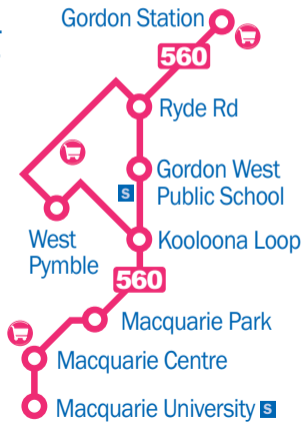

GORDON - MACQUARIE
Monday to Friday

No service on weekends or public holidays.

MACQUARIE - GORDON
Monday to Friday

Explanations

- **D** Bus operates via Ryde Rd. Does NOT operate via West Pymble.
- **G** Bus diverts via Bandalong Ave loop. (and vice versa). Does NOT operate along Ryde Rd.
- **K** Bus diverts via Fontenoy Rd.
- **R** Bus operates via West Pymble (Reverse direction to normal route 560 service).
- **S** Bus operates on school days only.
- **V** On school days only, bus continues to Pymble Station. During school holidays, bus continues to Gordon Station.
- **W** Bus operates via West Pymble (see main route 560 timetable).

Timing Points	am S	am	am	am G	am R	am G	pm R	pm G	pm	pm	pm SR	pm	pm SR	pm
Gordon Station	6.43	7.10	8.10	9.10	10.10	11.10	12.10	1.08	2.51	3.51	4.25	4.54	5.28	5.48
Cross St & Ryde Rd	....	....	....	....	10.15	....	12.15	....	....	....	4.30	....	5.34	....
Gordon West Public School	6.50	7.18	8.18	9.15	....	11.15	....	1.13	2.57	3.57	....	5.00	....	5.54
Wallalong Cres & Congham Rd	....	....	....	....	10.19	....	12.19	....	....	....	4.36	....	5.40	....
Kooloona Loop	....	....	....	....	10.23	....	12.23	....	....	....	....	....	....	....
Lane Cove Rd & Waterloo Rd	6.58	7.28	8.30	9.28	10.30	11.26	12.30	1.24	3.03	4.05	4.46	5.10	5.48	6.00
Macquarie Centre	7.02	7.32	8.40	9.32	10.34	11.30	12.34	1.28	....	....	....	....	....	....
Macquarie University	7.06	7.36	8.45	9.36	10.38	11.34	12.38	1.32	3.10	4.12	4.55	5.20	5.58	6.10

Timing Points	am SD	am D	am KW	am W	am DG	am W	pm W	pm DG	pm DV	pm D	pm S	pm D	pm S	pm D
Macquarie University	7.12	7.42	8.48	9.42	10.42	11.37	12.42	1.37	3.12	4.15	4.55	5.25	6.00	6.15
Macquarie Centre	7.16	7.46	8.53	9.46	10.46	11.41	12.46	1.41	3.15	4.20	5.00	5.30	6.05	6.20
Lane Cove Rd & Waterloo Rd	7.19	7.49	....	9.49	10.49	11.44	12.49	1.44	3.19	4.24	5.04	5.34	6.09	6.24
Kooloona Loop	....	....	9.00	9.54	....	11.49	12.54	....	....	....	....	....	....	....
Wallalong Cres & Congham Rd	....	....	9.05	9.58	....	11.53	12.58	....	....	....	5.14	....	6.18	....
Gordon West Public School	7.25	7.55	....	....	10.59	....	....	1.54	3.23	4.29	....	5.43	....	6.29
Cross St & Ryde Rd	....	....	9.10	10.04	....	11.58	1.03	....	....	....	5.19	....	6.23	....
Gordon Station	7.36	8.06	9.20	10.14	11.05	12.04	1.09	2.00	....	4.39	5.27	5.50	6.30	6.36