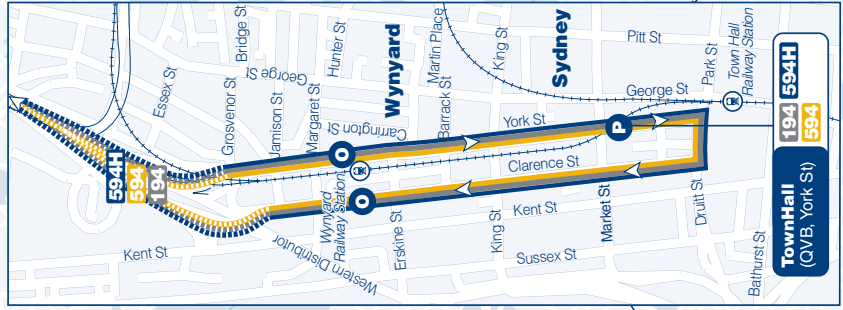

# Route 594/594H/194

## Bus Route Map

**Legend**

- Bus Route
- Express Route
- Railway Line
- Railway Station
- Bus Route Number
- Educational Institution
- Hospital
- Shopping Centre

**Express to City**  
Routes 194, 594 and 594H operates express to Wynyard via Harbour Bridge. Buses do not stop to pick up or set down passengers when operating express.

Route

**594/594H/194****City to St Ives Chase/North Turramurra/Hornsby**  
via East Roseville, East Lindfield, Killara and St Ives**TRANSDEV** SL  
Shorelink Buses**Monday to Friday (cont...)**

map ref	Route Number	194	594H	594	194	594H	594H
		pm	pm	pm	pm	pm	pm
<b>P</b>	<b>Town Hall</b> (QVB York St Stand D)	5.40	5.45	6.00	6.20	6.40	7.00
<b>O</b>	<b>Wynyard</b> (Clarence & Margaret St)	5.45	5.51	6.06	6.25	6.47	7.07
<b>N</b>	<b>East Roseville</b> (Addison Ave)	6.06	6.21	6.24	6.46	7.10	7.30
<b>M</b>	<b>East Lindfield</b> (Woodlands Rd)	6.09	6.24	6.27	6.49	7.13	7.33
<b>L</b>	<b>Killara</b> (Koola Ave)	6.15	6.30	6.33	6.55	7.19	7.39
<b>K</b>	<b>St Ives</b> (Horace Street)	6.19	6.36	6.37	6.59	7.24	7.44
<b>J</b>	Masada College (Link Road)	....	6.40	....	....	7.27	7.47
<b>I</b>	Mona Vale & Link Rds	6.21	....	6.39	7.01	....	....
<b>H</b>	Woodbury Rd & Mona Vale Rd	6.38	....	....	7.18	....	....
<b>G</b>	<b>St Ives Chase Shops</b> (Warrimoo Ave)	6.35	....	....	7.15	....	....
<b>F</b>	<b>St Ives Shops</b> (Memorial Ave)	6.23	6.45	....	7.03	7.32	7.52
<b>E</b>	Burns & Bobbin Head Rds	....	6.50	6.49	....	7.37	7.57
<b>D</b>	Eastern Rd & Kintore St	....	6.54	....	....	7.41	8.01
<b>C</b>	Grosvenor St & Junction Rd	....	6.57	....	....	7.44	8.04
<b>B</b>	<b>Hornsby Station</b> (Interchange)	....	7.05	....	....	7.52	8.12
<b>A</b>	Kuring-gai Creative Arts High	....	....	6.56	....	....	....