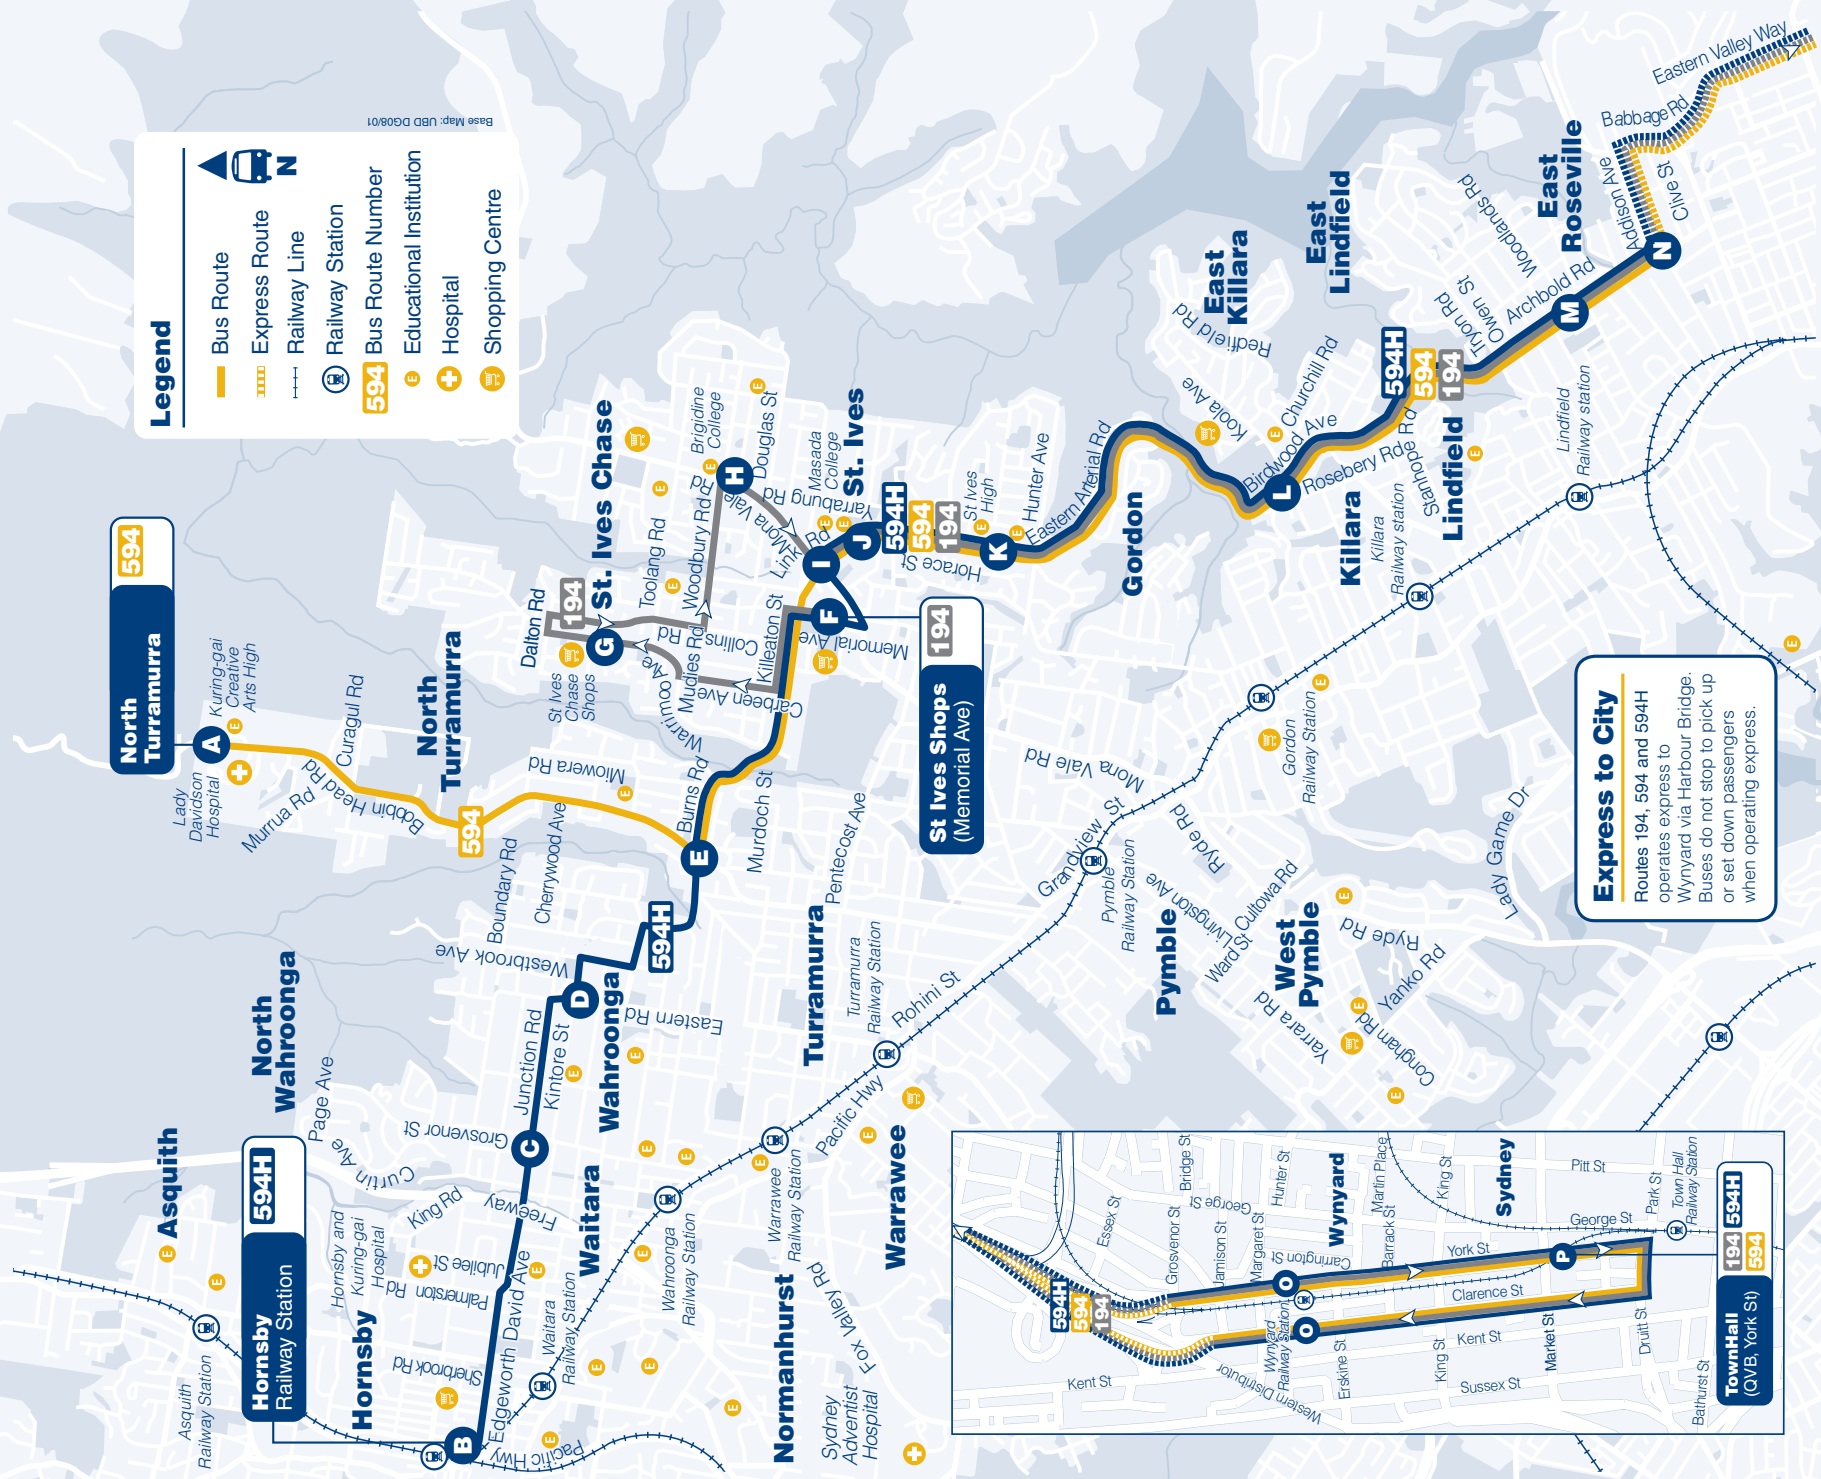

# Route 594/594H/194

## Bus Route Map

**Legend**

- Bus Route
- Express Route
- Railway Line
- Railway Station
- Bus Route Number
- Educational Institution
- Hospital
- Shopping Centre

**Express to City**  
Routes 194, 594 and 594H operates express to Wynyard via Harbour Bridge. Buses do not stop to pick up or set down passengers when operating express.

**Alternative services are available to and from Lindfield, Gordon, Pymble and Turrumurra Stations.**

Route

**594/594H/194****City to St Ives Chase/North Turramurra/Hornsby**  
via East Roseville, East Lindfield, Killara and St Ives**TRANSDEV** SL  
Shorelink Buses**Monday to Friday (cont...)**

map ref	Route Number	194	594H	594	194	594H	594H
		pm	pm	pm	pm	pm	pm
<b>P</b>	<b>Town Hall</b> (QVB York St Stand D)	5.40	5.45	6.00	6.20	6.40	7.00
<b>O</b>	<b>Wynyard</b> (Clarence & Margaret St)	5.45	5.51	6.06	6.25	6.47	7.07
<b>N</b>	<b>East Roseville</b> (Addison Ave)	6.06	6.21	6.24	6.46	7.10	7.30
<b>M</b>	<b>East Lindfield</b> (Woodlands Rd)	6.09	6.24	6.27	6.49	7.13	7.33
<b>L</b>	<b>Killara</b> (Koola Ave)	6.15	6.30	6.33	6.55	7.19	7.39
<b>K</b>	<b>St Ives</b> (Horace Street)	6.19	6.36	6.37	6.59	7.24	7.44
<b>J</b>	Masada College (Link Road)	....	6.40	....	....	7.27	7.47
<b>I</b>	Mona Vale & Link Rds	6.21	....	6.39	7.01	....	....
<b>H</b>	Woodbury Rd & Mona Vale Rd	6.38	....	....	7.18	....	....
<b>G</b>	<b>St Ives Chase Shops</b> (Warrimoo Ave)	6.35	....	....	7.15	....	....
<b>F</b>	<b>St Ives Shops</b> (Memorial Ave)	6.23	6.45	....	7.03	7.32	7.52
<b>E</b>	Burns & Bobbin Head Rds	....	6.50	6.49	....	7.37	7.57
<b>D</b>	Eastern Rd & Kintore St	....	6.54	....	....	7.41	8.01
<b>C</b>	Grosvenor St & Junction Rd	....	6.57	....	....	7.44	8.04
<b>B</b>	<b>Hornsby Station</b> (Interchange)	....	7.05	....	....	7.52	8.12
<b>A</b>	Kuring-gai Creative Arts High	....	....	6.56	....	....	....