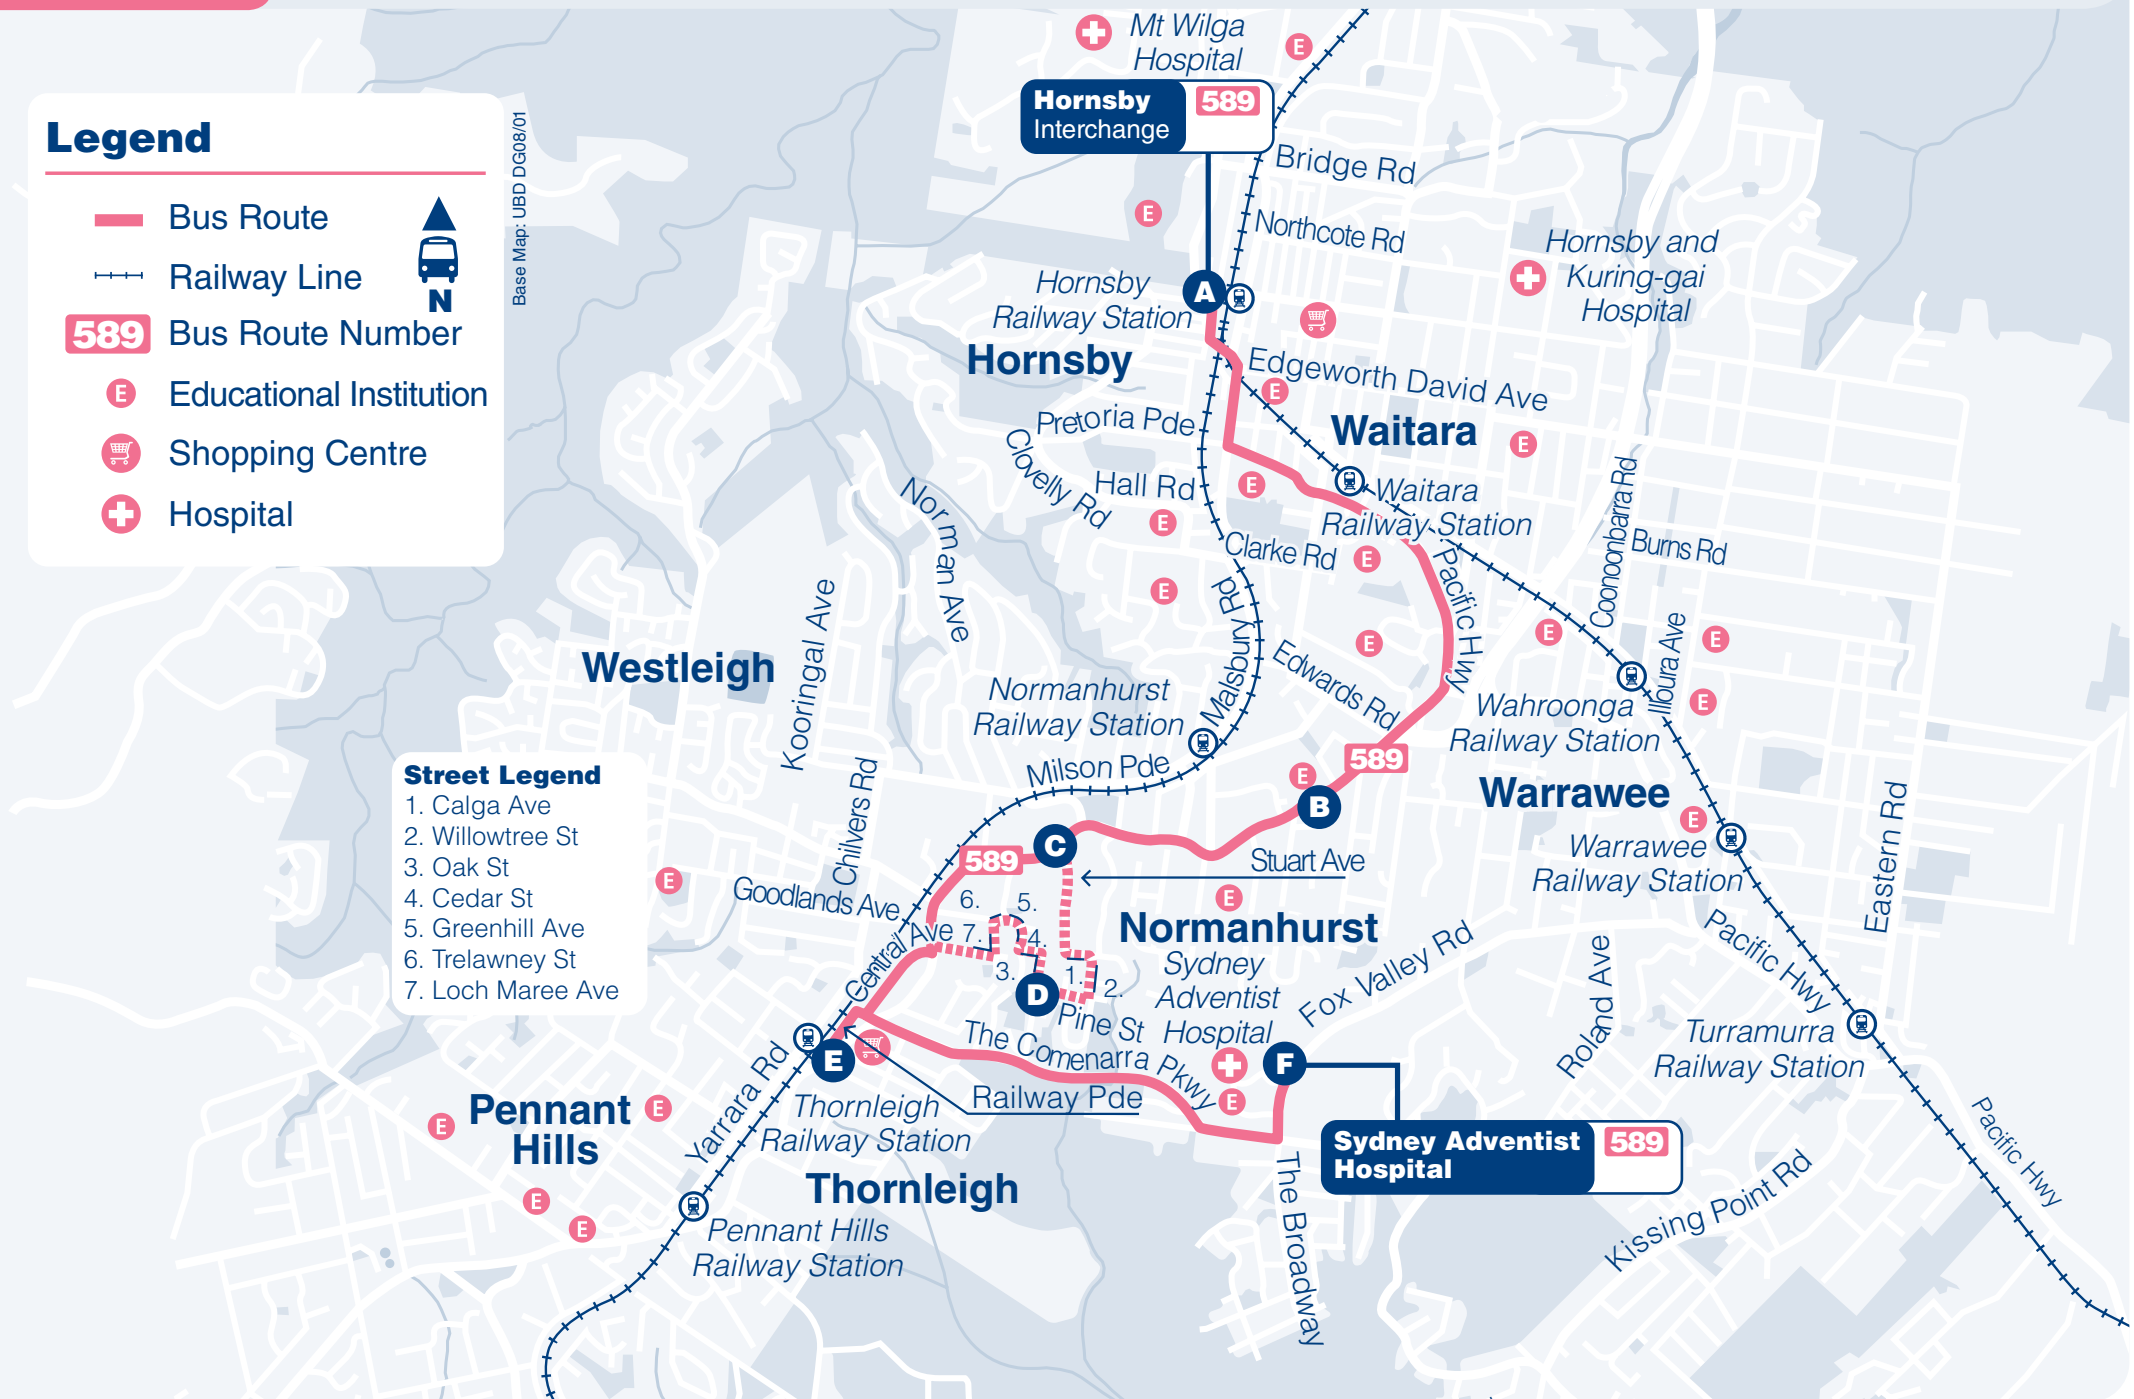

**Legend**

-  Bus Route
-  Railway Line
-  Bus Route Number
-  Educational Institution
-  Shopping Centre
-  Hospital

Base Map: UBD DG08/01

**Street Legend**

1. Calga Ave
2. Willowtree St
3. Oak St
4. Cedar St
5. Greenhill Ave
6. Trelawney St
7. Loch Maree Ave

## Monday to Friday

map ref	Route Number	589	589	589	589	589	589	589	589	589
		am	am	am	pm	pm	pm	pm	pm	pm
<b>A</b>	<b>Hornsby Station (Interchange)</b>	6.30	7.30	8.30	12.30	1.30	2.45	3.30	4.25	5.20
<b>B</b>	<b>Normanhurst Boys High School</b>	6.39	7.39	8.39	12.38	1.38	2.53	3.38	4.33	5.28
<b>C</b>	<b>Pennant Hills Rd &amp; Stuart Ave</b>	6.41	7.41	8.41	12.40	1.40	2.55	3.40	4.35	5.30
<b>D</b>	<b>Woodlands Estate (Oak St)</b>	....	....	....	12.43	....	....	3.43	....	5.33
<b>E</b>	<b>Thornleigh Station (Railway Pde)</b>	6.47	7.47	8.47	12.47	1.44	2.59	3.47	4.39	5.37
<b>F</b>	<b>SAN Sydney Adventist Hospital</b>	6.55	7.55	8.55	12.52	1.49	3.04	3.52	4.44	5.42

## Saturday

map ref	Route Number	589	589	589	589
		am	am	pm	pm
<b>A</b>	<b>Hornsby Station</b> (Interchange)	9.16	11.16	2.26	4.26
<b>B</b>	<b>Normanhurst Boys High School</b>	9.24	11.24	2.34	4.34
<b>C</b>	Pennant Hills Rd & Stuart Ave	9.26	11.26	2.36	4.36
<b>D</b>	<b>Woodlands Estate</b> (Oak St)	9.29	11.29	2.39	4.39
<b>E</b>	<b>Thornleigh Station</b> (Railway Pde)	9.33	11.33	2.43	4.43

## Explanations

**J** – Bus diverts via Normanhurst West Public School and Route 588 through Hornsby South to Hornsby.

**Y** – Bus diverts via Our Lady of the Rosary (Yardley).

 – Accessible buses operate this service (For operational requirements TransdevTSL reserves the right to substitute conventional buses).