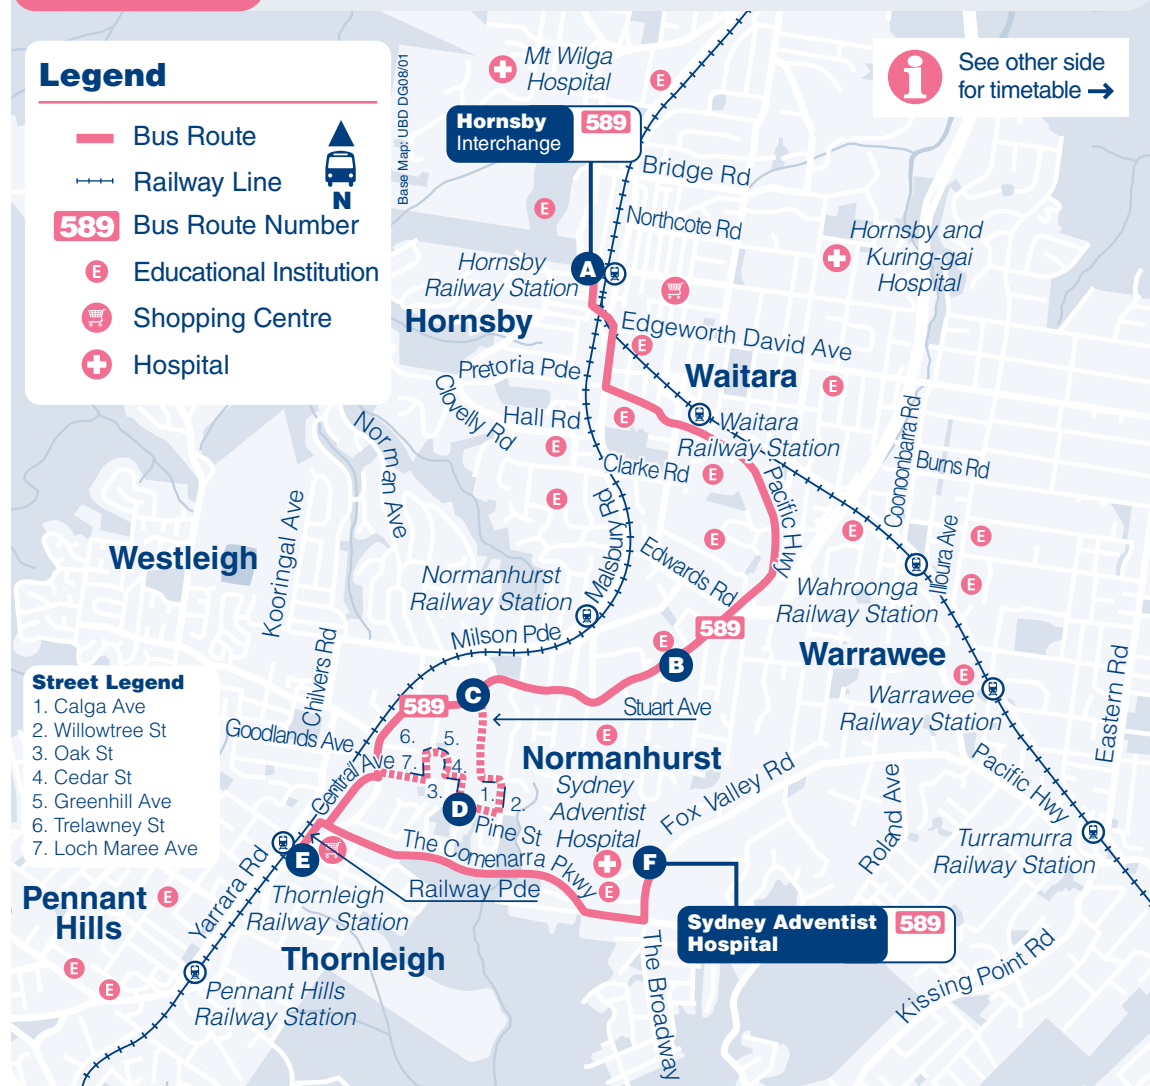

A Pleasant Environment for All

In the interests of our passengers, please refrain from smoking, eating, drinking or playing loud music on our buses.

Bus Route Map

Legend

- Bus Route
- Railway Line
- 589 Bus Route Number
- E Educational Institution
- Shopping Centre
- Hospital

Street Legend

- Calga Ave
- Willowtree St
- Oak St
- Cedar St
- Greenhill Ave
- Trelawney St
- Loch Maree Ave

FareSaver

Save time, save money

Make the most of discounted fares on most TransdevTSL journeys, 7 days a week using the TransdevTSL FareSaver ticket. No worries about finding loose change to pay your fare, FareSaver's prepaid top up value facility will ensure you have a hassle free boarding.

Monday to Friday

map ref	Route Number	589	589	589	589	589	589	589	589	589
		am	am	am	pm	pm	pm	pm	pm	pm
A	Hornsby Station (Interchange)	6.30	7.30	8.30	12.30	1.30	2.45	3.30	4.25	5.20
B	Normanhurst Boys High School	6.39	7.39	8.39	12.38	1.38	2.53	3.38	4.33	5.28
C	Pennant Hills Rd & Stuart Ave	6.41	7.41	8.41	12.40	1.40	2.55	3.40	4.35	5.30
D	Woodlands Estate (Oak St)	12.43	3.43	5.33
E	Thornleigh Station (Railway Pde)	6.47	7.47	8.47	12.47	1.44	2.59	3.47	4.39	5.37
F	SAN Sydney Adventist Hospital	6.55	7.55	8.55	12.52	1.49	3.04	3.52	4.44	5.42

Explanations

- J – Bus diverts via Normanhurst West Public School and Route 588 through Hornsby South to Hornsby.
- Y – Bus diverts via Our Lady of the Rosary (Yardley).

i No service on Sunday, Public Holidays, Easter Saturday or Christmas Day