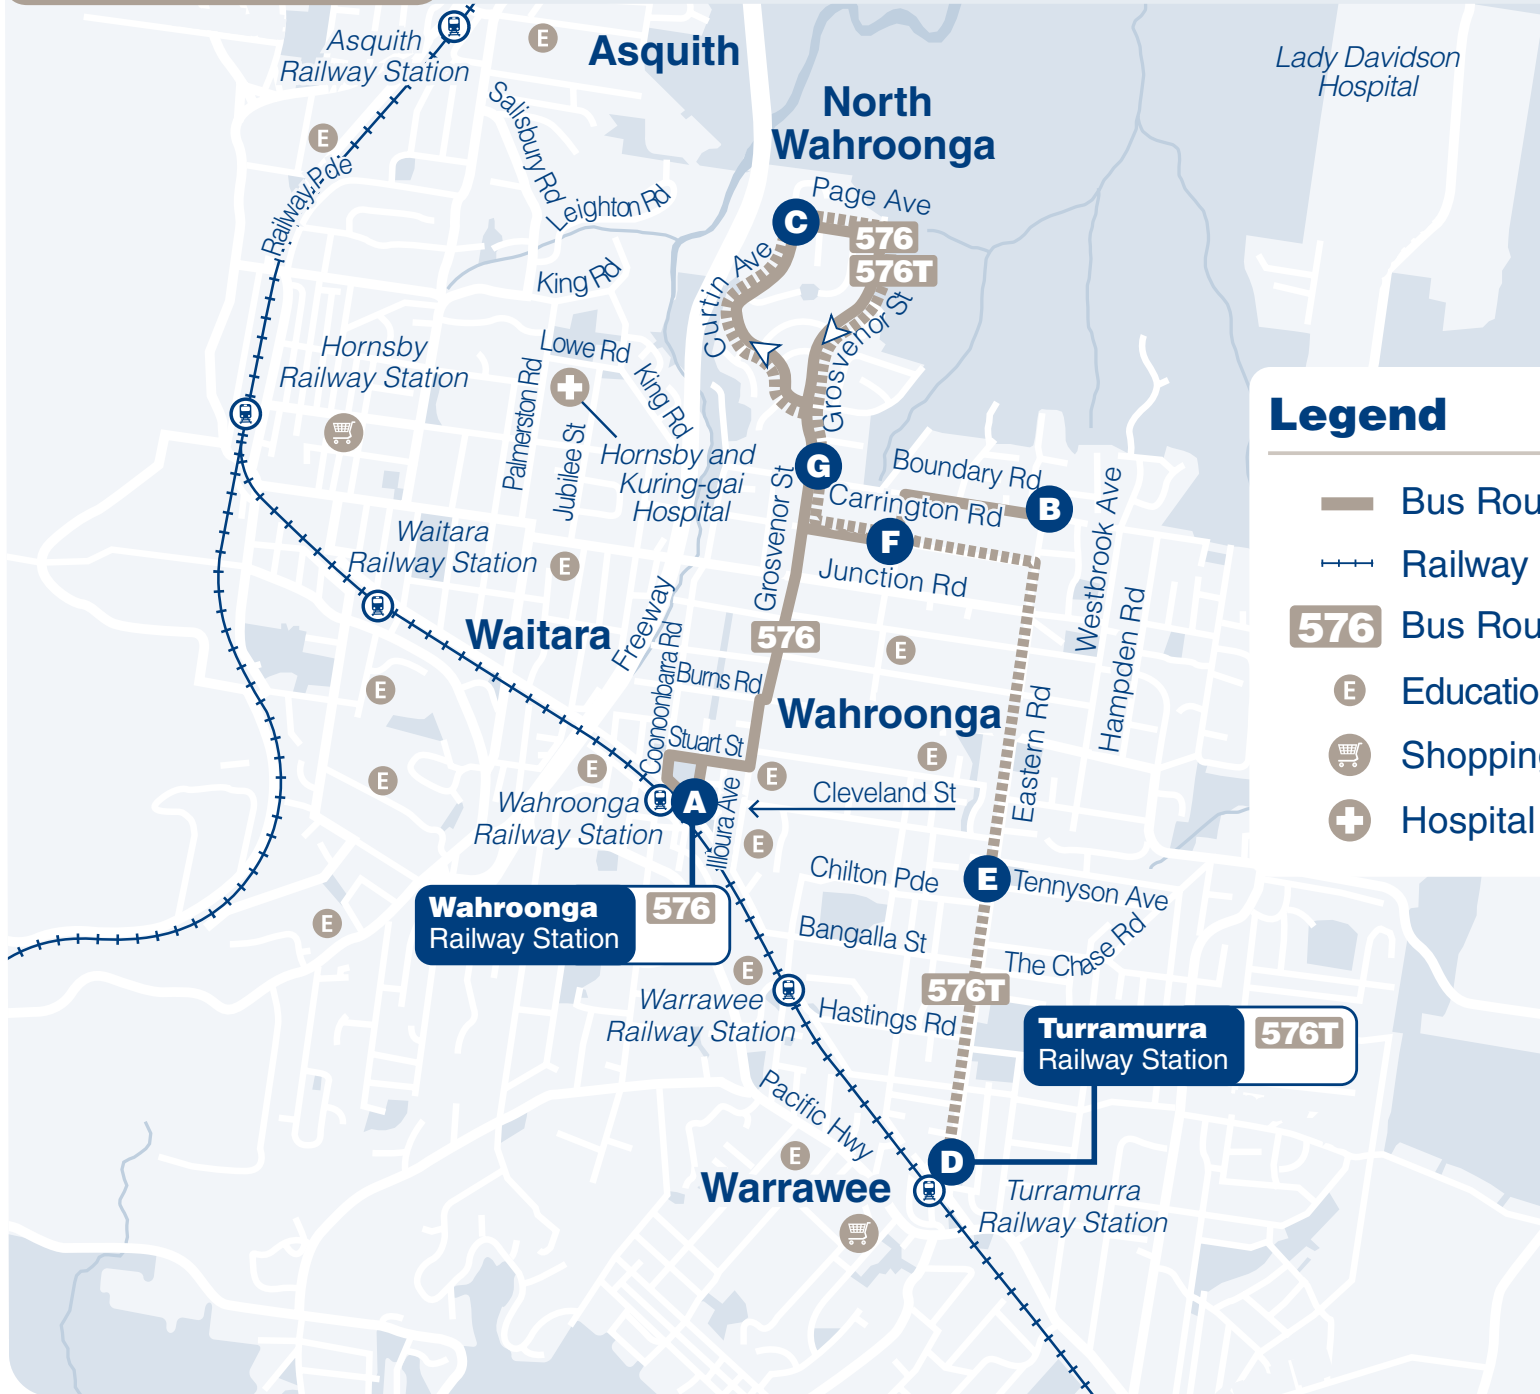

Route
576

Bus Route Map

Legend

- Bus Route
- Railway Line
- Bus Route Number
- Educational Institution
- Shopping Centre
- Hospital

N

Base Map: UBD DG08/01

Wahroonga
Railway Station **576**

Turrumurra
Railway Station **576T**

Monday to Friday

map ref	Route Number	576	576	576	576	576	576	576	576
		am	am	am	am	am	am	pm	pm
A	Wahroonga Station	7.00	7.31	8.37	3.35	3.55
B	Boundary & Eastern Rds	7.07	7.36	7.46	8.15	8.42
C	North Wahroonga Loop	6.39	7.12	7.41	7.51	8.20	8.47	A 3.40	4.00
B	Boundary & Eastern Rds	A 4.09
A	Wahroonga Station	6.53	7.26	7.57	8.06	8.37	8.58

Monday to Friday (cont...)

map ref	Route Number	576	576	576	576	576	576	576	576
		pm	pm	pm	pm	pm	pm	pm	pm
A	Wahroonga Station	5.05	5.24	5.50	6.12	6.34	6.50	7.17	7.46
B	Boundary & Eastern Rds
C	North Wahroonga Loop	5.10	5.29	5.55	6.17	6.39	6.55	7.22	7.51
B	Boundary & Eastern Rds
A	Wahroonga Station	5.17	5.36	6.02	6.24	6.46

Explanations

A – Bus continues to Turrumurra Station.

 – Accessible buses operate this service (For operational requirements TransdevTSL reserves the right to substitute conventional buses).

Monday to Friday					
map ref	Route Number	576T	576T	576T	576T
		am	am	pm	pm
D	Turrumurra Station	10.20	11.20	1.00	2.00
E	Eastern Rd (Shops)	10.24	11.24	1.04	2.04
F	Carrington Rd	10.26	11.26	1.06	2.06
G	Boundary & Grosvenor Rds	10.27	11.27	1.07	2.07
C	North Wahroonga Loop	10.30	11.30	1.10	2.10
G	Boundary & Grosvenor Rds	10.33	11.33	1.13	2.13
F	Carrington Rd	10.34	11.34	1.14	2.14
E	Eastern Rd (Shops)	10.36	11.36	1.16	2.16
D	Turrumurra Station	10.41	11.41	1.21	2.21