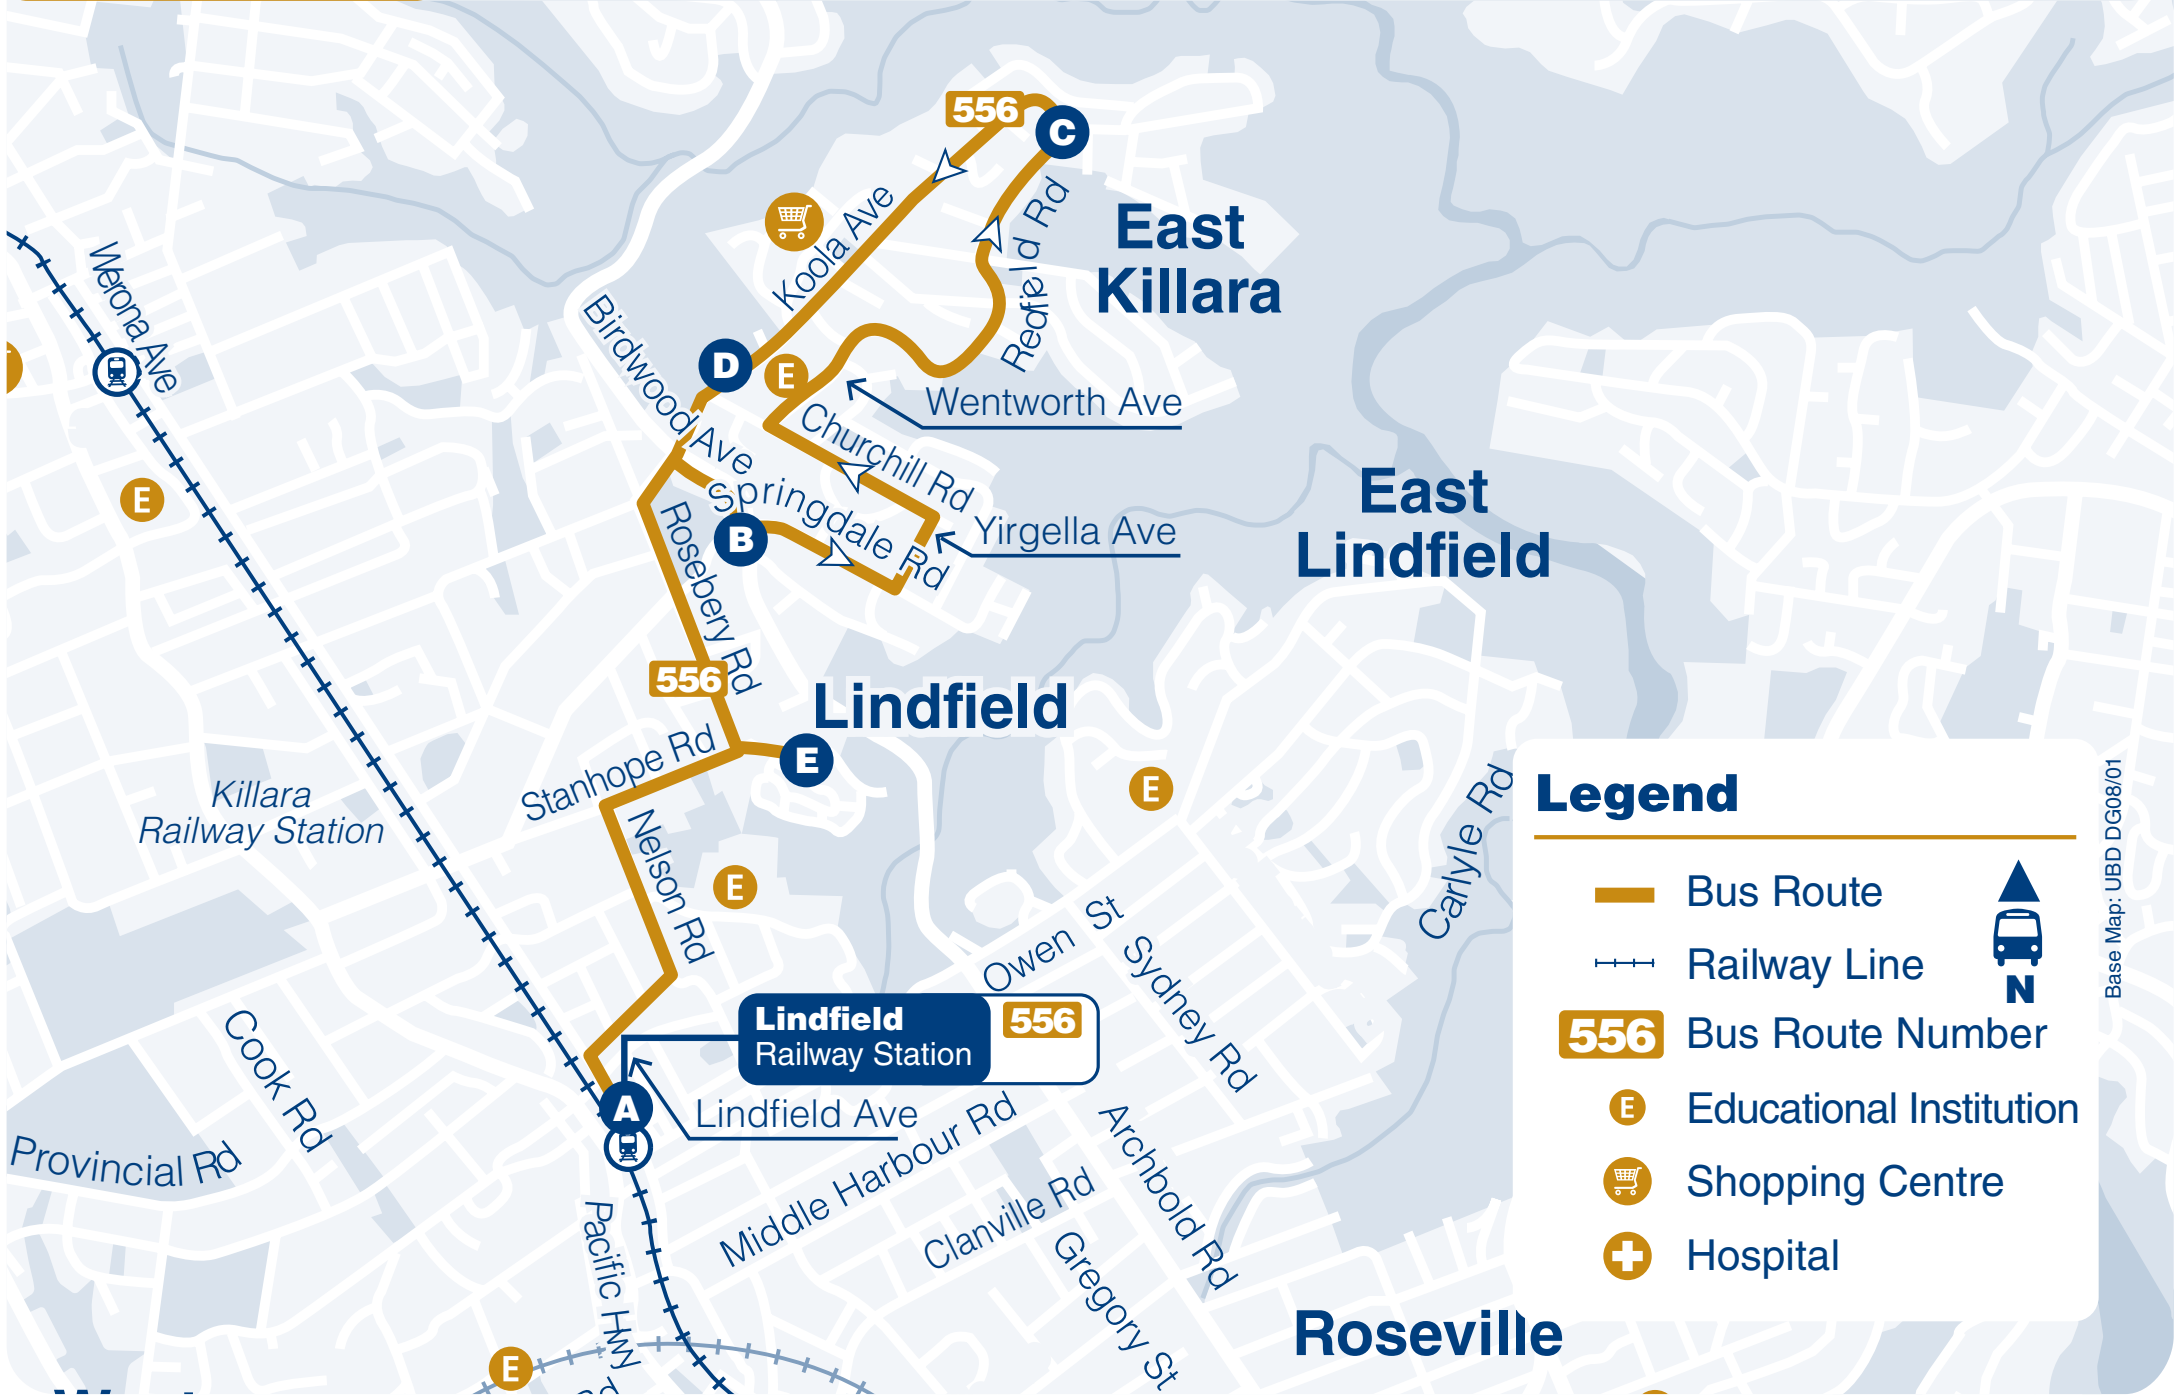

**Route
556**

Bus Route Map

Legend

- Bus Route
- Railway Line
- 556** Bus Route Number
- Educational Institution
- Shopping Centre
- Hospital
- Stop
- North

Base Map: UBD DG08/01

Route
556

Lindfield - East Killara - Lindfield (Loop) via Killara

Monday to Friday

map ref	Route Number	556	556	556	556	556	556	556	556	
		am	am	am	am	am	am	am	am	
A	Lindfield Station (Lindfield Ave)	6.24	6.53	7.27	7.46	8.18	9.10	10.09	11.09
B	Springdale Rd & Arterial Rd	6.04	6.29	6.58	7.32	7.51	8.23	9.15	10.14	11.14
C	East Killara (Redfield Rd)	6.09	6.34	7.03	7.37	7.56	8.28	9.20	10.19	11.19
D	Koola Ave & Churchill Rd	6.12	6.37	7.06	7.40	7.59	8.31	9.23	10.22	11.22
E	Lourdes Retirement Village	9.27
A	Lindfield Station (Lindfield Ave)	6.17	6.42	7.11	7.45	8.04	B8.48	9.33	10.30	11.30

Explanations

B – Bus continues to Lindfield East Public School.

– Accessible buses operate this service (For operational requirements TransdevTSL reserves the right to substitute conventional buses).

Route
556

Lindfield - East Killara - Lindfield (Loop) via Killara

Monday to Friday (cont...)

map ref	Route Number	556	556	556	556	556	556	556	556	556
		pm	pm	pm	pm	pm	pm	pm	pm	pm
A	Lindfield Station (Lindfield Ave)	12.12	1.12	2.12	3.12	3.42	4.18	4.59	5.27	5.56
B	Springdale Rd & Arterial Rd	12.17	1.17	2.17	3.17	3.47	4.23	5.04	5.32	6.01
C	East Killara (Redfield Rd)	12.22	1.22	2.22	3.22	3.52	4.28	5.09	5.37	6.06
D	Koola Ave & Churchill Rd	12.25	1.25	2.25	3.25	3.55	4.31	5.12	5.40	6.09
E	Lourdes Retirement Village	12.29
A	Lindfield Station (Lindfield Ave)	12.35	1.30	2.30	3.30	4.00	4.36	5.17	5.45	6.14